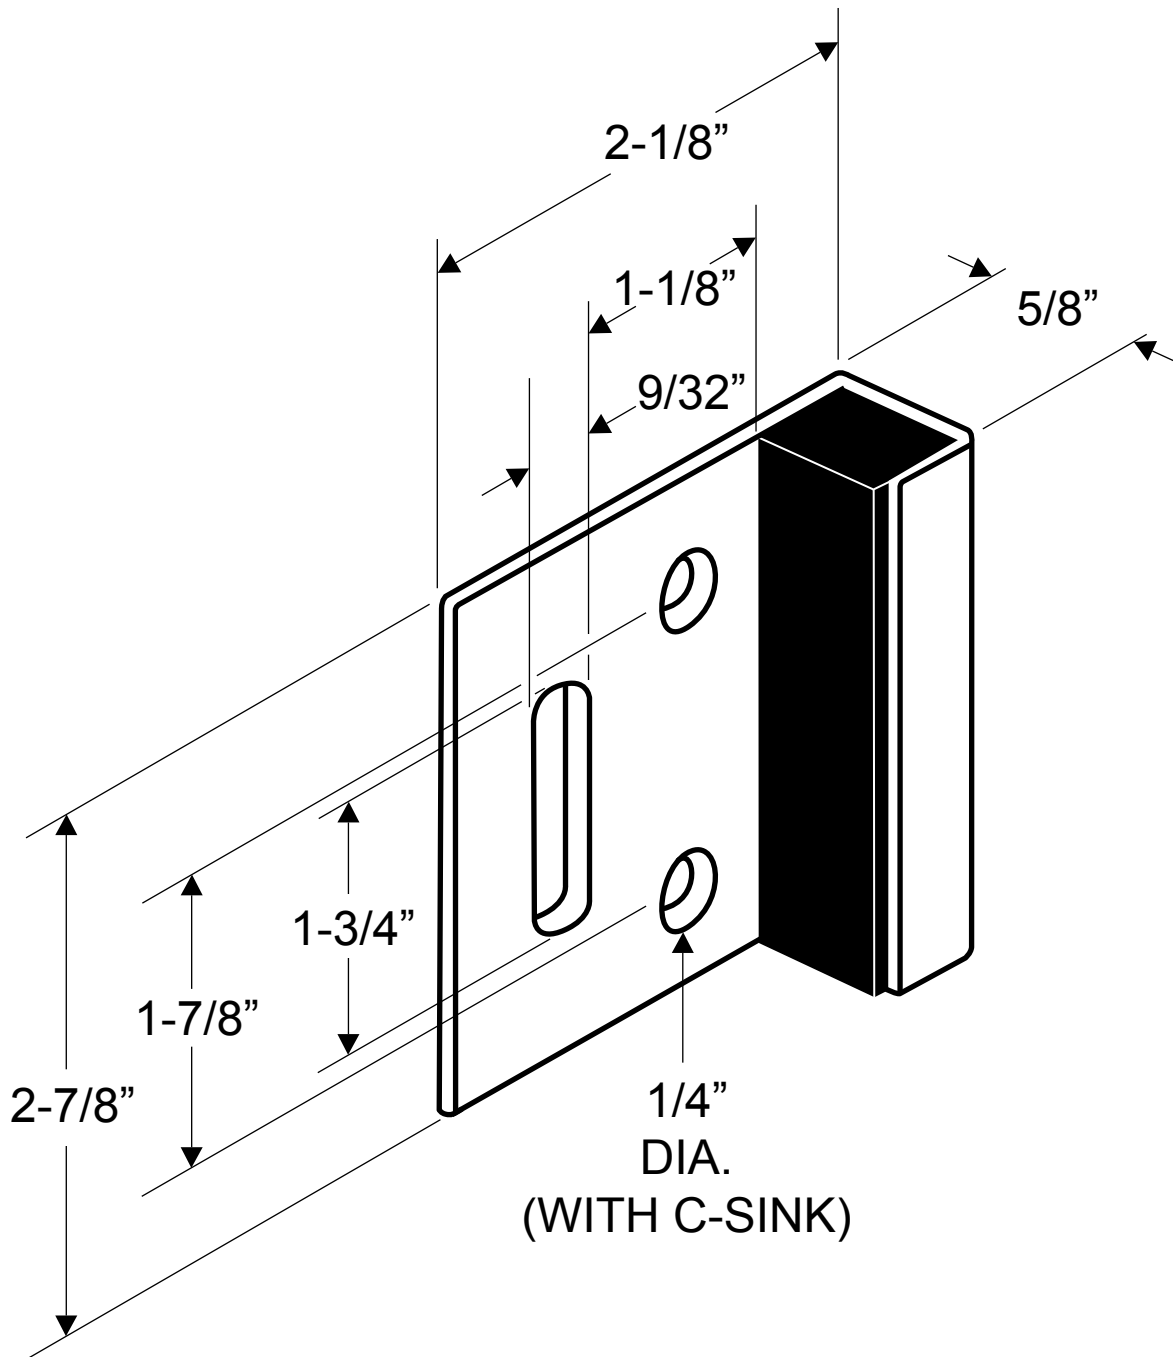

**5141009  
(STRIKE AND KEEPER - INSWING 1")**

**NOTE: FLAT-BACKED FOR WALL MOUNTING.  
14 GAUGE (.075" THICK STAINLESS)**