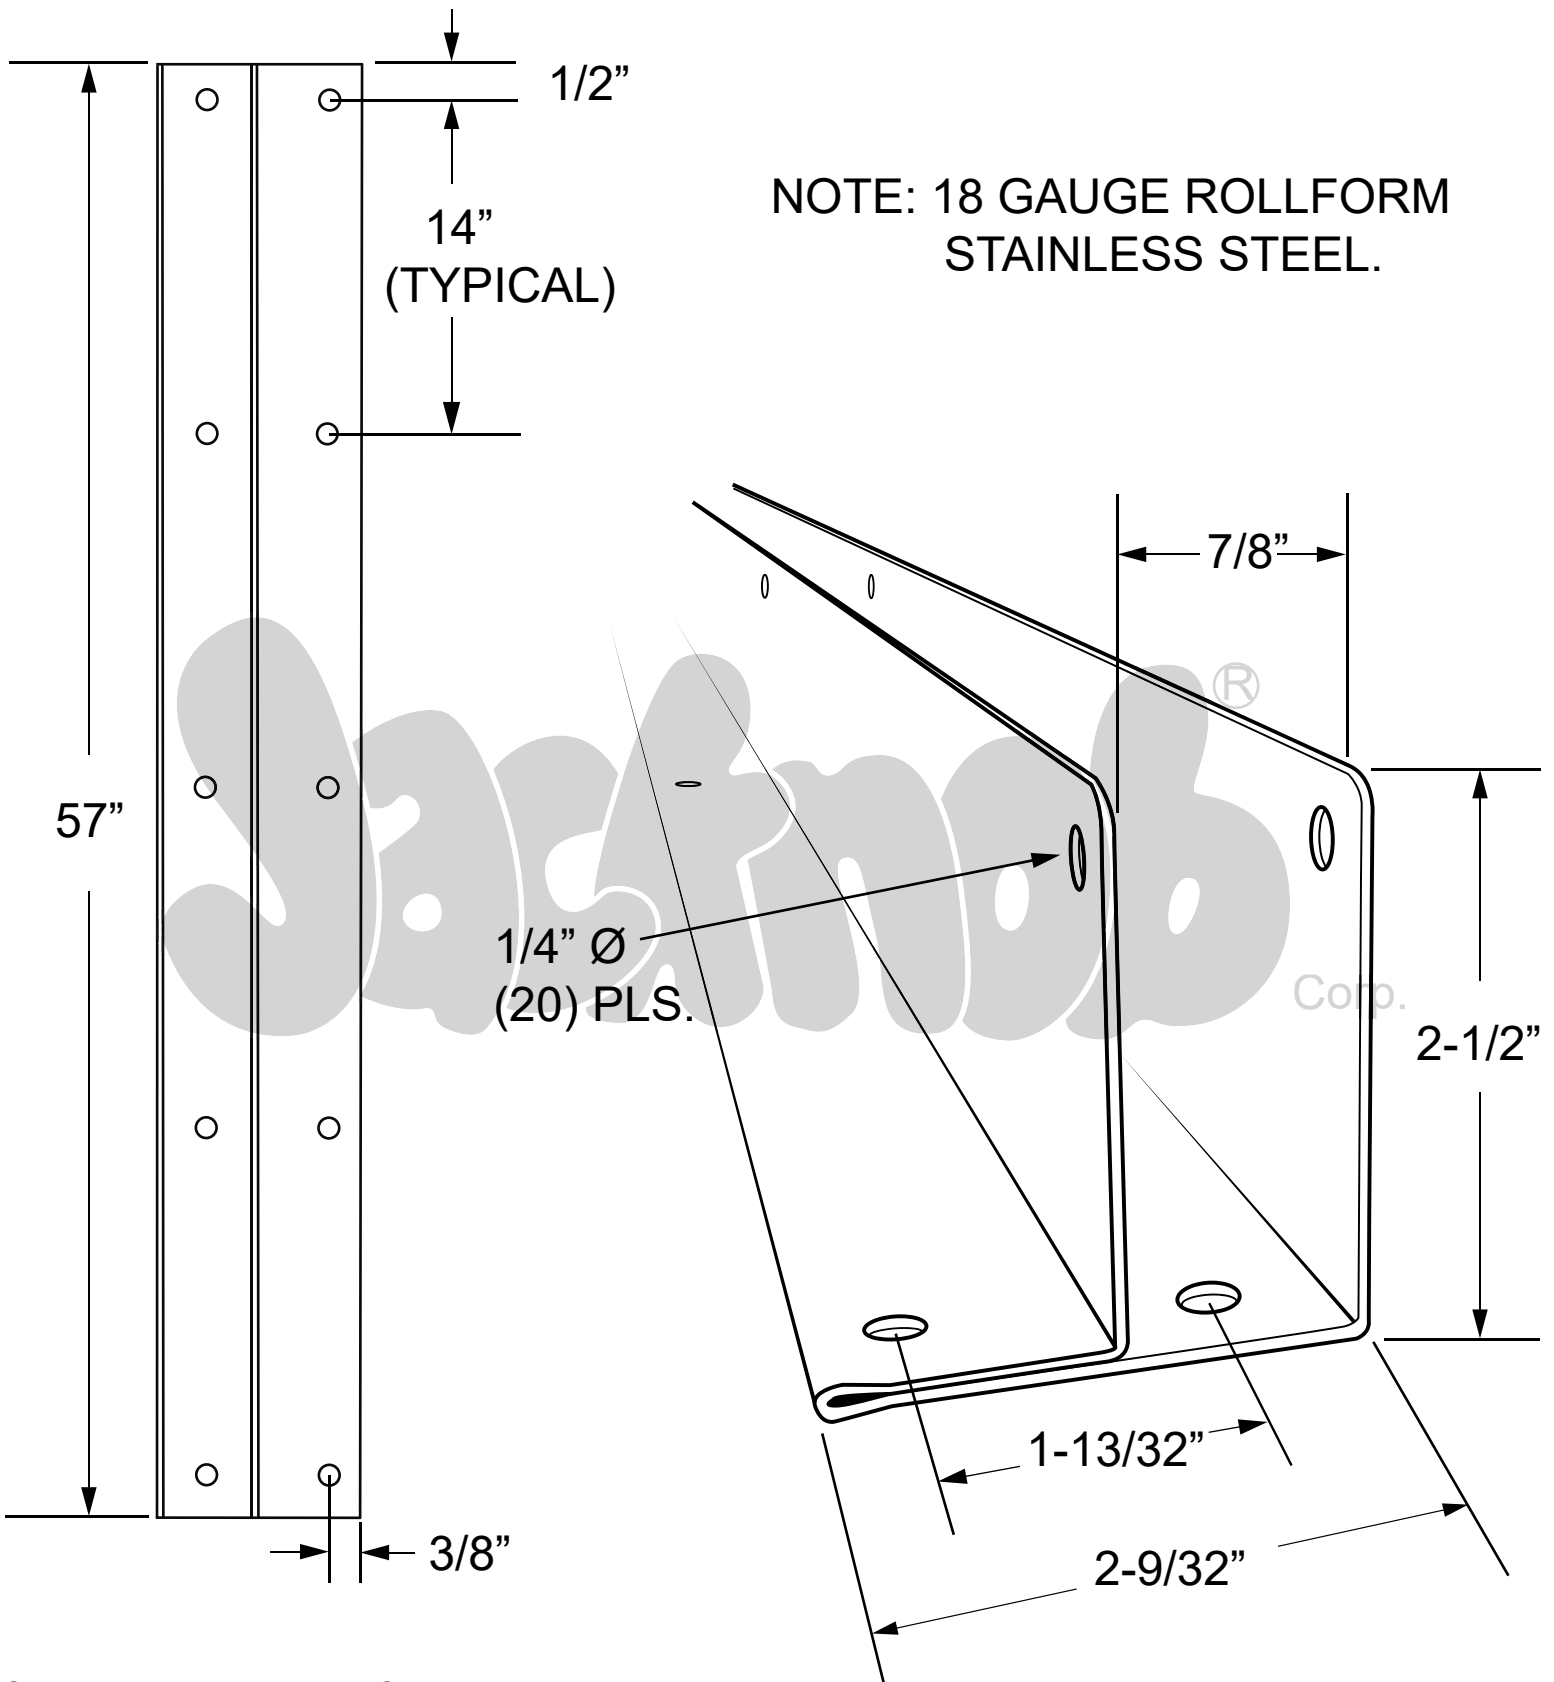

204029

(WALL BRACKET ONE EAR 7/8" X 57" CRSS)

Copyright - 2018 Jacknob Corp. all rights reserved

All dimensions shown are approximate. Do not predrill or fabricate based on dimensions shown.

The manufacturer reserves the right to, and may from time to time, make changes in dimensions and designs.