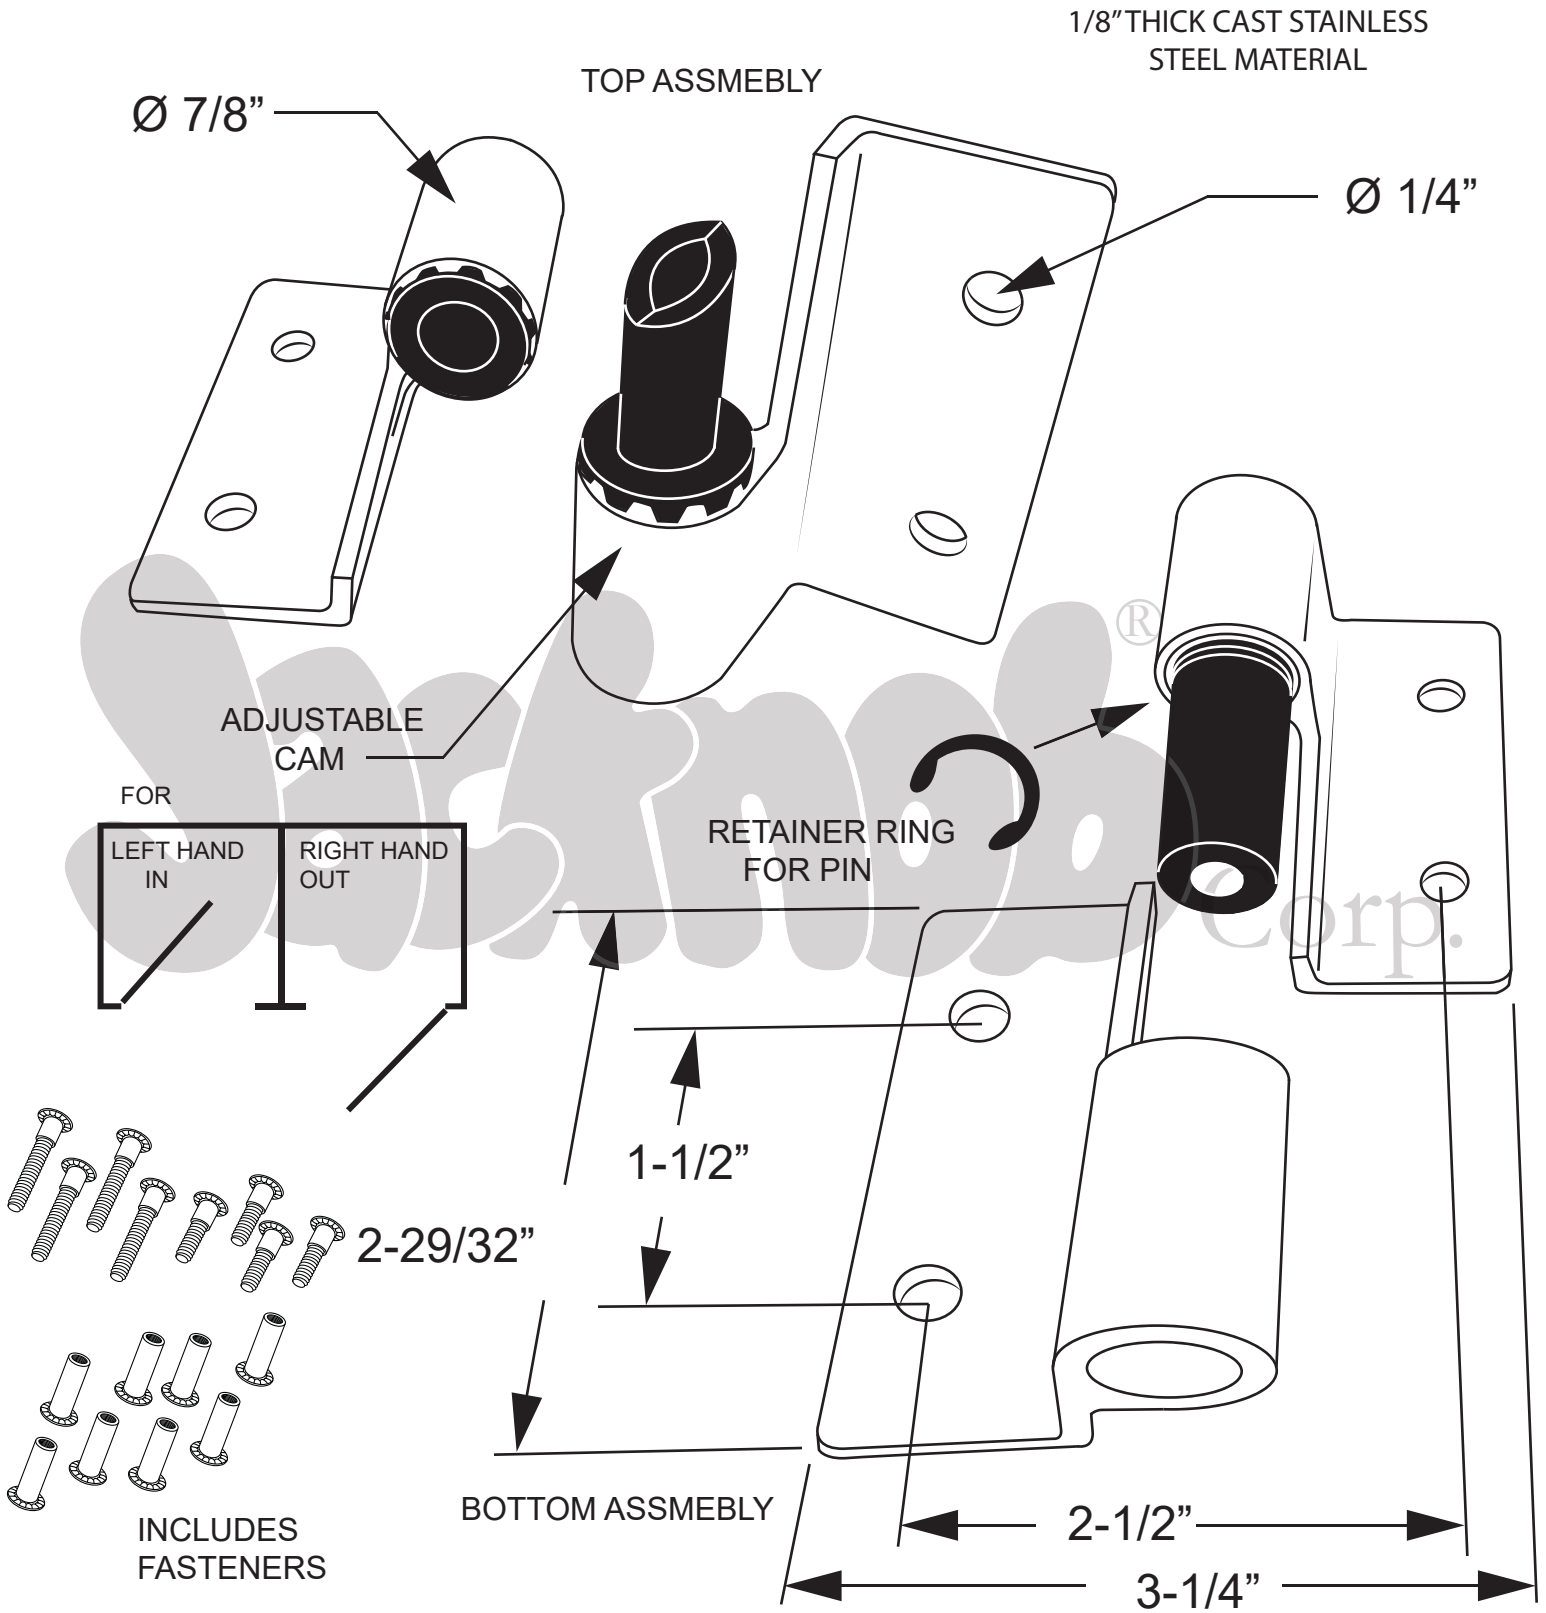

# 7123 (SURFACE MOUNTED HINGE - LH-IN/RH-OUT)

Copyright - 2019 Jacknob Corp. all rights reserved  
 All dimensions shown are approximate. Do not predrill or fabricate based on dimensions shown.  
 The manufacturer reserves the right to, and may from time to time, make changes in dimensions and designs.