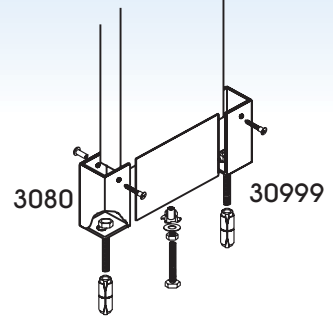

TWO EAR
PANEL PACK 7/8"

TWO EAR
PANEL PACK 1"

ONE EAR
PILASTER PACK 1-1/4"

OR

TOP HINGE
ASSEMBLY

PILASTER POST
SHOE PACK

INSWING
DOOR PACK

OUTSWING
DOOR PACK

BOTTOM HINGE
ASSEMBLY

OR

Additional Stalls

- #6201110 Inswing - (For 1-1/4" Post & 7/8" Door)
- #6201210 Inswing - (For 1-1/4" Post & 1" Door)
- #6202210 Outswing - (1-1/4" Post & 1" Door)
- #6202110 Outswing - (For 1-1/4" Post & 7/8" Door)