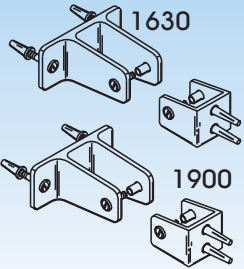

ALL INCLUSIVE HARDWARE PACKS

Complete Stalls

- #6201100 Inswing - (For 1-1/4" Post & 7/8" Door)
- #6201200 Inswing - (For 1-1/4" Post & 1" Door)
- #6202100 Outswing - (For 1-1/4" Post & 7/8" Door)
- #6202200 Outswing - (For 1-1/4" Post & 1" Door)

TWO EAR
PANEL PACK 7/8"

TWO EAR
PANEL PACK 1"

ONE EAR
PILASTER PACK 1-1/4"

OR

TOP HINGE
ASSEMBLY

PILASTER POST
SHOE PACK

INSWING
DOOR PACK

OUTSWING
DOOR PACK