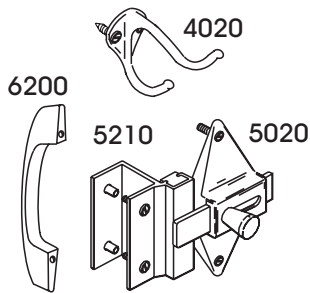

ALL INCLUSIVE HARDWARE PACKS

Complete Stalls

- #6201100 Inswing - (For 1-1/4" Post & 7/8" Door)
- #6201200 Inswing - (For 1-1/4" Post & 1" Door)
- #6202100 Outswing - (For 1-1/4" Post & 7/8" Door)
- #6202200 Outswing - (For 1-1/4" Post & 1" Door)

TWO EAR
PANEL PACK 7/8"

TWO EAR
PANEL PACK 1"

ONE EAR
PILASTER PACK 1-1/4"

OR

TOP HINGE
ASSEMBLY

PILASTER POST
SHOE PACK

INSWING
DOOR PACK

OUTSWING
DOOR PACK

BOTTOM HINGE
ASSEMBLY

OR

Additional Stalls

- #6201110 Inswing - (For 1-1/4" Post & 7/8" Door)
- #6201210 Inswing - (For 1-1/4" Post & 1" Door)
- #6202210 Outswing - (1-1/4" Post & 1" Door)
- #6202110 Outswing - (For 1-1/4" Post & 7/8" Door)