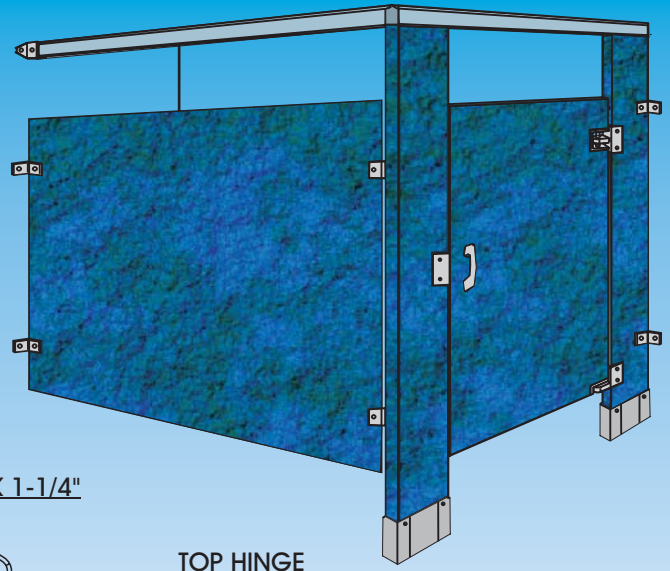

ALL INCLUSIVE HARDWARE PACKS

Complete Stalls

- #6201100 Inswing - (For 1-1/4" Post & 7/8" Door)
- #6201200 Inswing - (For 1-1/4" Post & 1" Door)
- #6202100 Outswing - (For 1-1/4" Post & 7/8" Door)
- #6202200 Outswing - (For 1-1/4" Post & 1" Door)

TWO EAR
PANEL PACK 7/8"

TWO EAR
PANEL PACK 1"

ONE EAR
PILASTER PACK 1-1/4"

OR

TOP HINGE
ASSEMBLY

PILASTER POST
SHOE PACK

INSWING
DOOR PACK

OUTSWING
DOOR PACK

BOTTOM HINGE
ASSEMBLY

OR

Additional Stalls

- #6201110 Inswing - (For 1-1/4" Post & 7/8" Door)
- #6201210 Inswing - (For 1-1/4" Post & 1" Door)
- #6202210 Outswing - (1-1/4" Post & 1" Door)
- #6202110 Outswing - (For 1-1/4" Post & 7/8" Door)