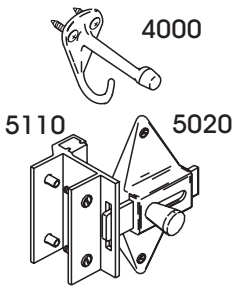

ALL INCLUSIVE HARDWARE PACKS

Complete Stalls

- #6201100 Inswing - (For 1-1/4" Post & 7/8" Door)
- #6201200 Inswing - (For 1-1/4" Post & 1" Door)
- #6202100 Outswing - (For 1-1/4" Post & 7/8" Door)
- #6202200 Outswing - (For 1-1/4" Post & 1" Door)

TWO EAR
PANEL PACK 7/8"

TWO EAR
PANEL PACK 1"

ONE EAR
PILASTER PACK 1-1/4"

OR

TOP HINGE
ASSEMBLY

PILASTER POST
SHOE PACK

INSWING
DOOR PACK

OUTSWING
DOOR PACK

BOTTOM HINGE
ASSEMBLY

OR

Additional Stalls

- #6201110 Inswing - (For 1-1/4" Post & 7/8" Door)
- #6201210 Inswing - (For 1-1/4" Post & 1" Door)
- #6202210 Outswing - (1-1/4" Post & 1" Door)
- #6202110 Outswing - (For 1-1/4" Post & 7/8" Door)