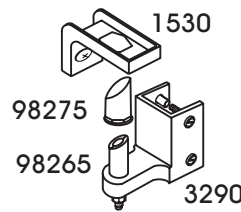

ALL INCLUSIVE HARDWARE PACKS

Complete Stalls

- #6201100 Inswing - (For 1-1/4" Post & 7/8" Door)
- #6201200 Inswing - (For 1-1/4" Post & 1" Door)
- #6202100 Outswing - (For 1-1/4" Post & 7/8" Door)
- #6202200 Outswing - (For 1-1/4" Post & 1" Door)

TWO EAR
PANEL PACK 7/8"

TWO EAR
PANEL PACK 1"

ONE EAR
PILASTER PACK 1-1/4"

OR

TOP HINGE
ASSEMBLY

PILASTER POST
SHOE PACK

INSWING
DOOR PACK

OUTSWING
DOOR PACK

BOTTOM HINGE
ASSEMBLY

OR

Additional Stalls

- #6201110 Inswing - (For 1-1/4" Post & 7/8" Door)
- #6201210 Inswing - (For 1-1/4" Post & 1" Door)
- #6202210 Outswing - (1-1/4" Post & 1" Door)
- #6202110 Outswing - (For 1-1/4" Post & 7/8" Door)