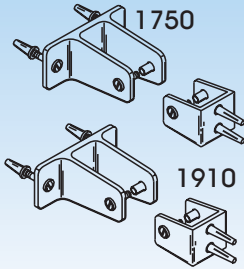

ALL INCLUSIVE HARDWARE PACKS

Complete Stalls

- #6201100 Inswing - (For 1-1/4" Post & 7/8" Door)
- #6201200 Inswing - (For 1-1/4" Post & 1" Door)
- #6202100 Outswing - (For 1-1/4" Post & 7/8" Door)
- #6202200 Outswing - (For 1-1/4" Post & 1" Door)

TWO EAR
PANEL PACK 7/8"

TWO EAR
PANEL PACK 1"

ONE EAR
PILASTER PACK 1-1/4"

OR

TOP HINGE
ASSEMBLY

PILASTER POST
SHOE PACK

INSWING
DOOR PACK

OUTSWING
DOOR PACK