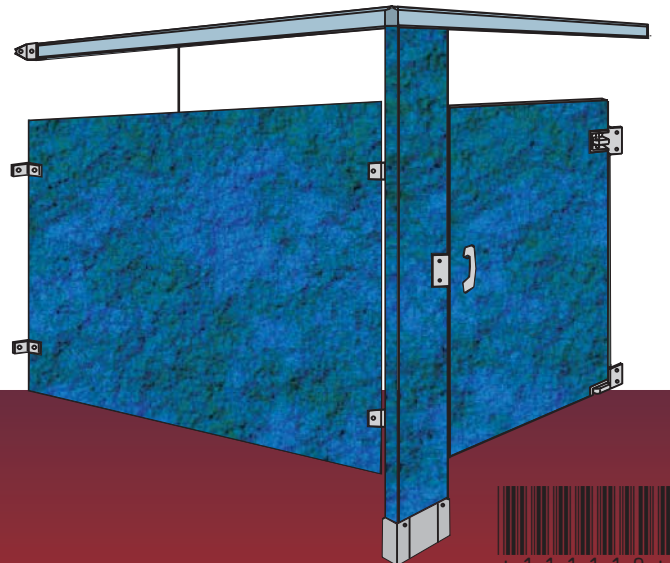

TWO EAR
PANEL PACK 7/8"

TWO EAR
PANEL PACK 1"

ONE EAR
PILASTER PACK 1-1/4"

OR

TOP HINGE
ASSEMBLY

PILASTER POST
SHOE PACK

INSWING
DOOR PACK

OUTSWING
DOOR PACK

BOTTOM HINGE
ASSEMBLY

OR

Additional Stalls

- #6201110 Inswing - (For 1-1/4" Post & 7/8" Door)
- #6201210 Inswing - (For 1-1/4" Post & 1" Door)
- #6202210 Outswing - (1-1/4" Post & 1" Door)
- #6202110 Outswing - (For 1-1/4" Post & 7/8" Door)