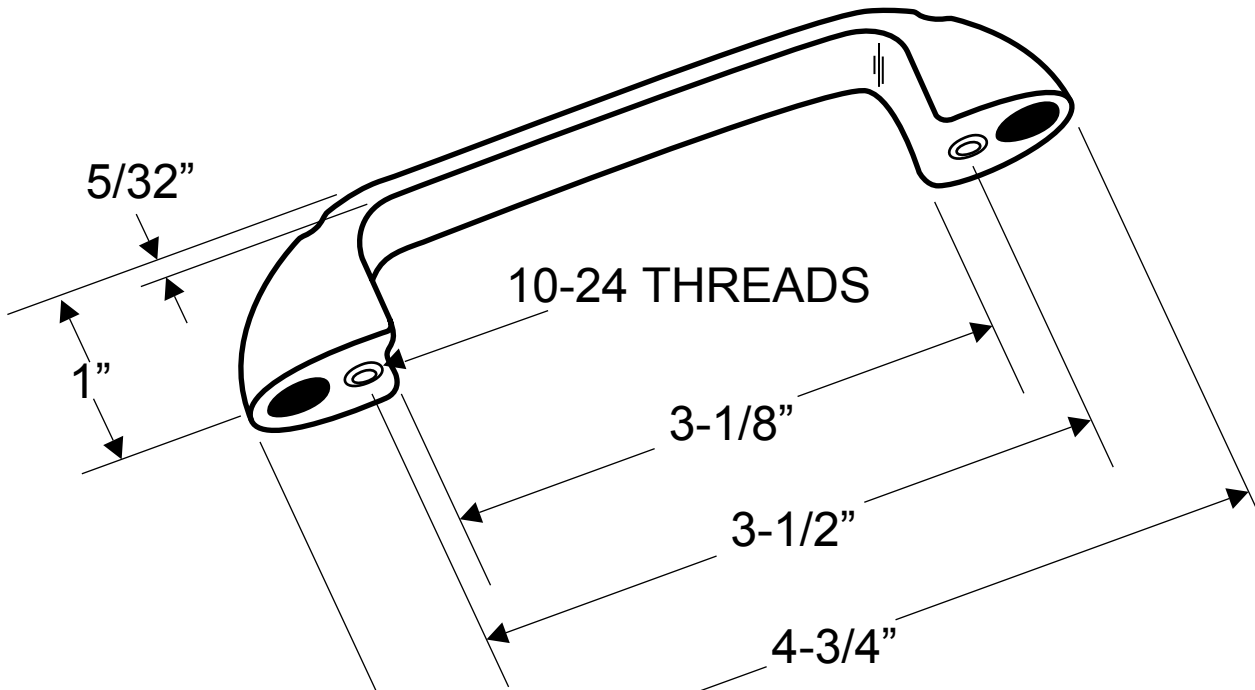

**54403
(DOOR PULL SET)**

#5403

#5403

**10-24 x 2-1/4"
FLAT HEAD
PHILLIPS**