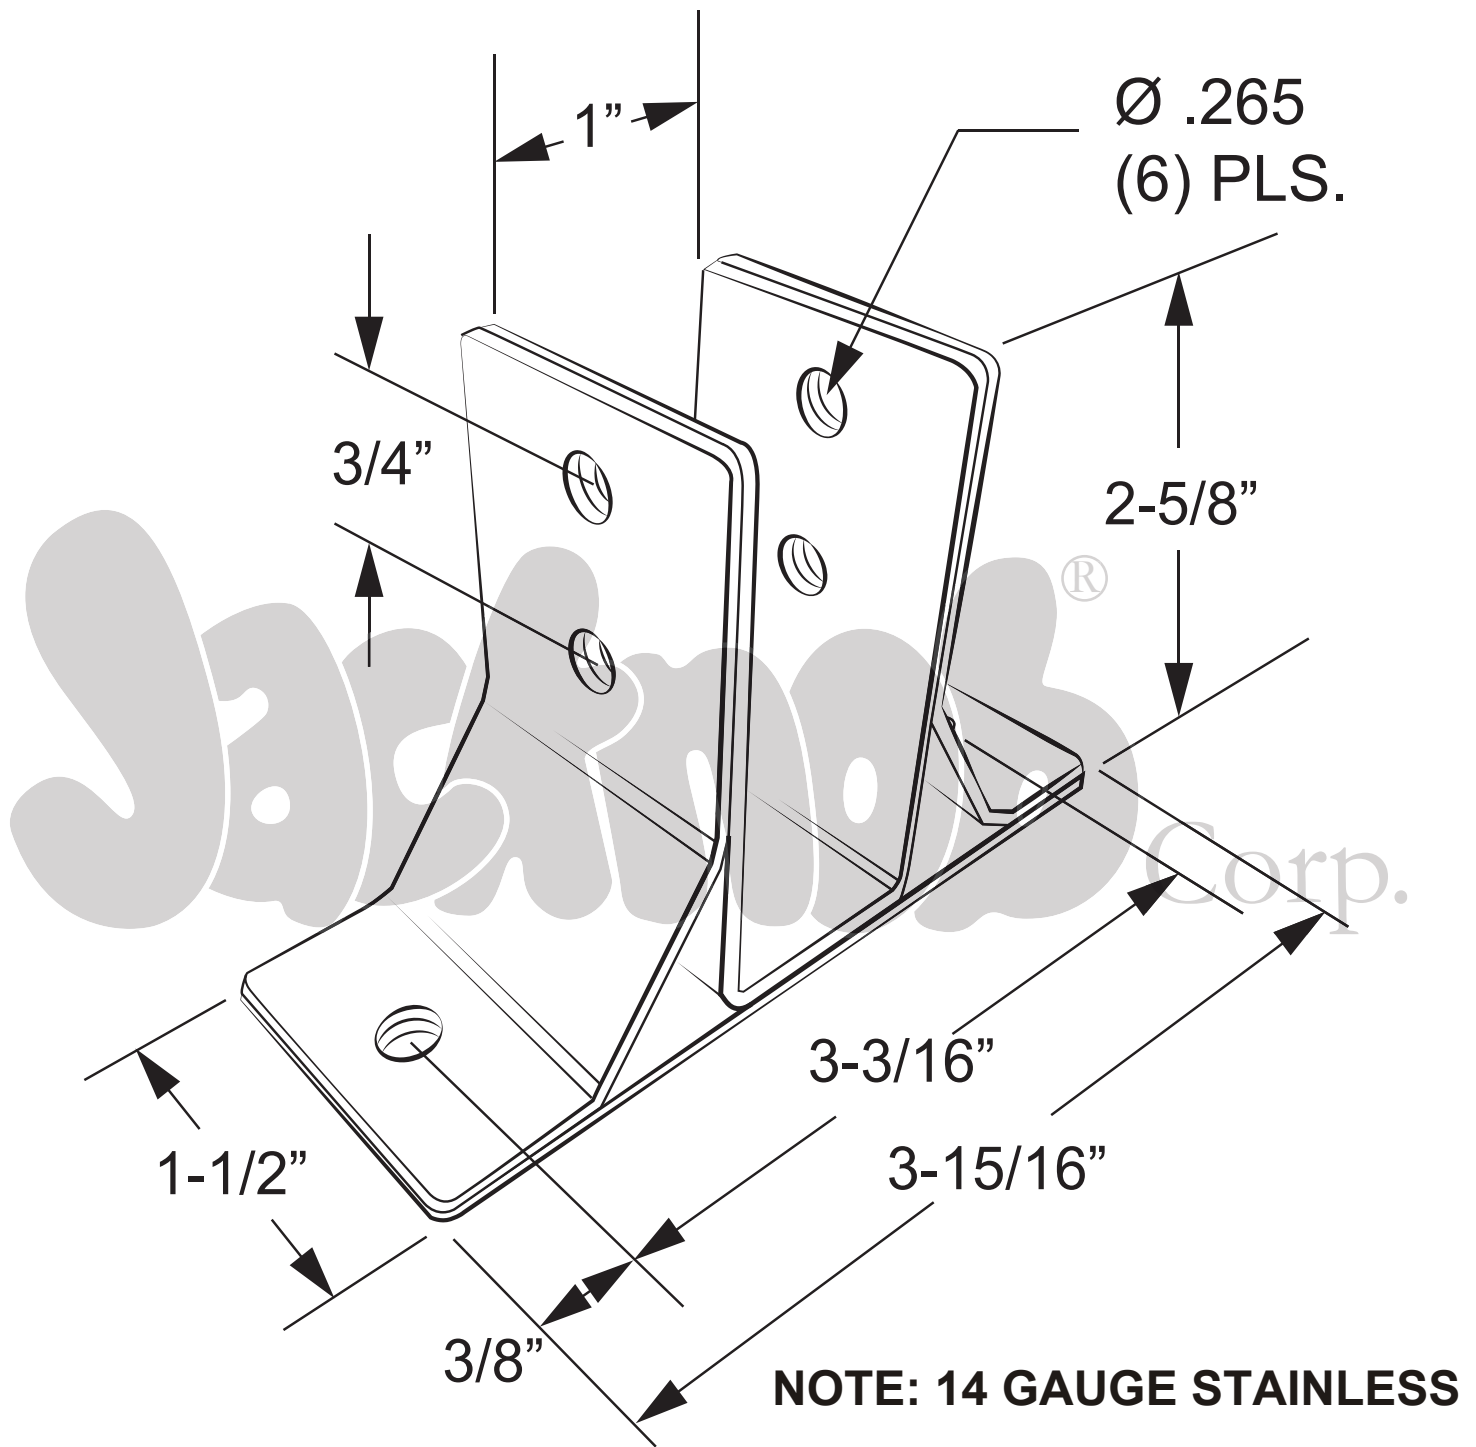

**4439**  
**(WALL BRACKET - TWO EAR 1" BRACED - CRSS)**

Copyright - 2018 Jacknob Corp. all rights reserved

All dimensions shown are approximate. Do not predrill or fabricate based on dimensions shown.

The manufacturer reserves the right to, and may from time to time, make changes in dimensions and designs.