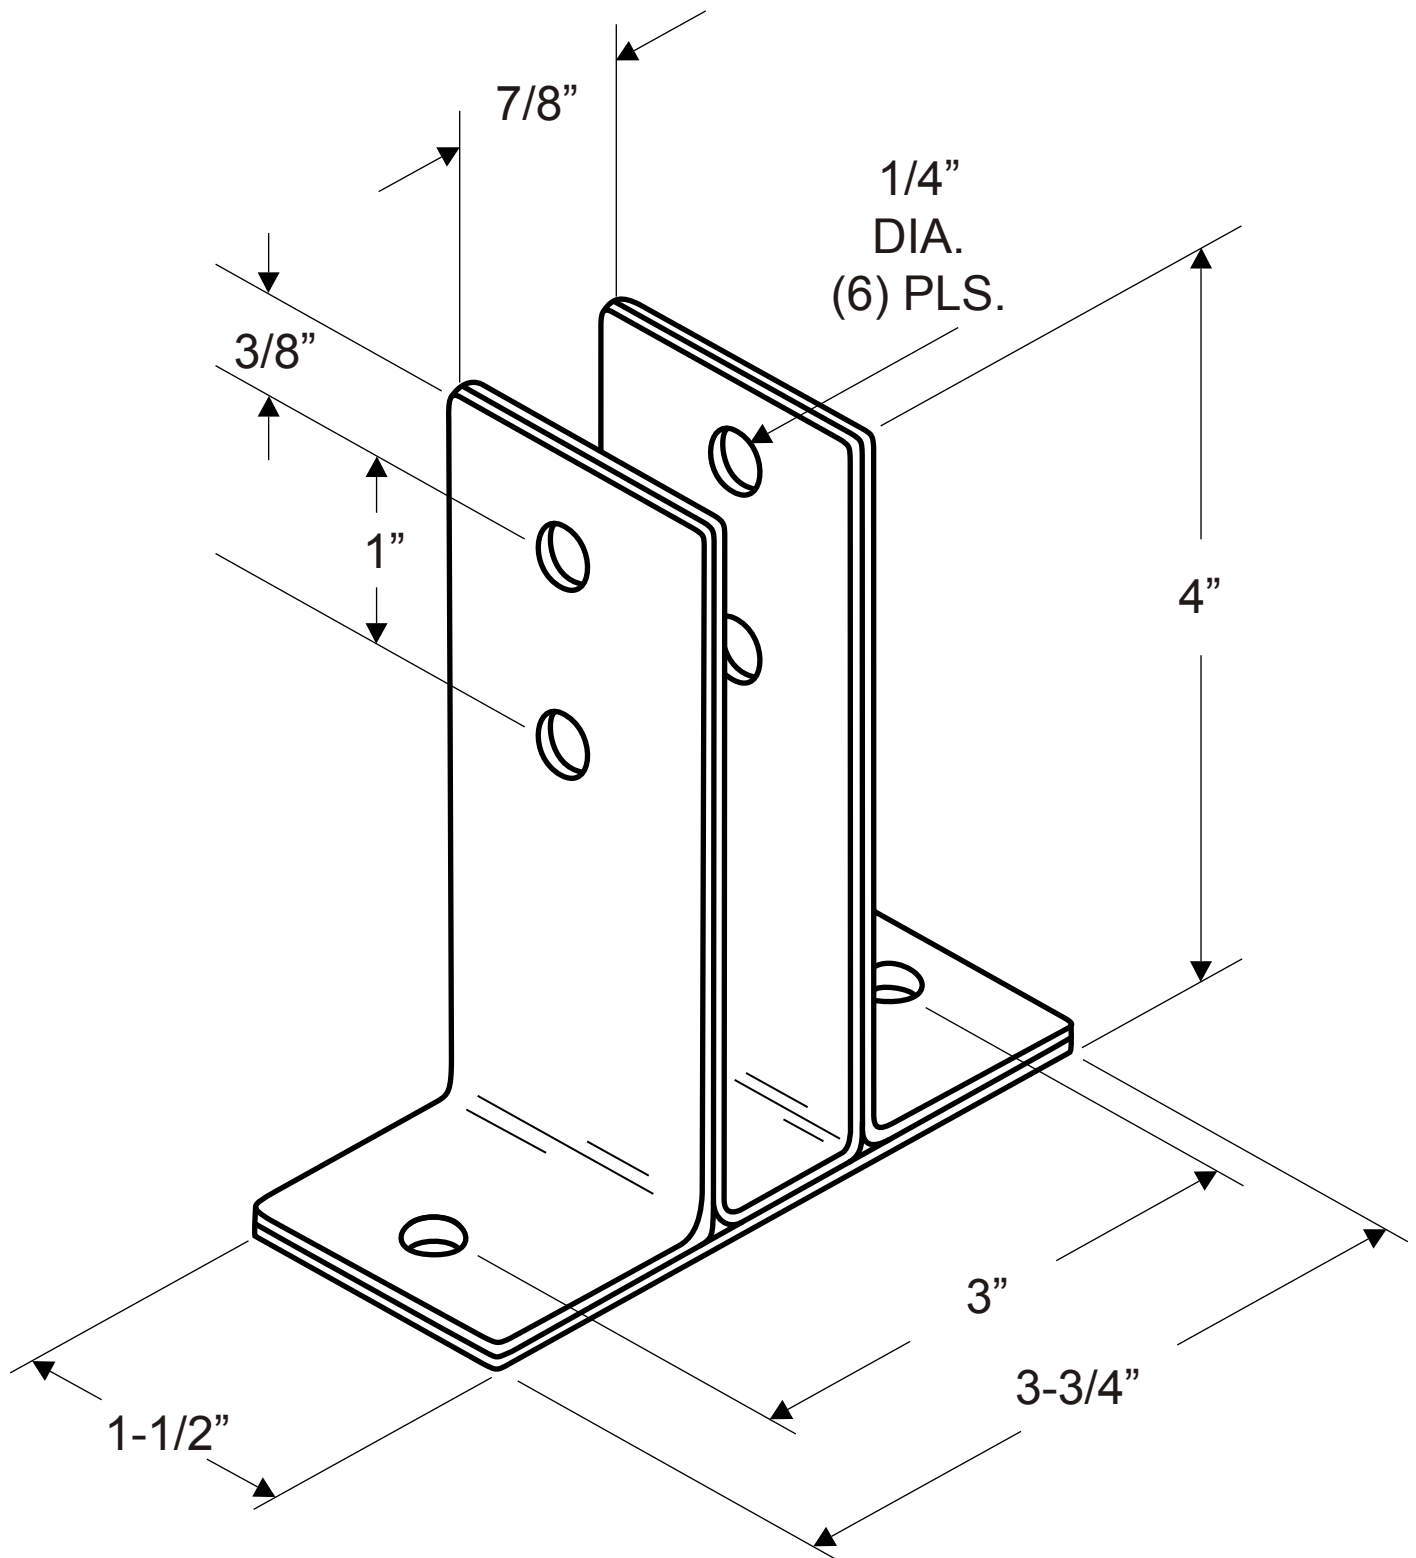

4329
(URINAL SCREEN BRACKET - X-HEAVY X-LONG 7/8")

NOTE: 14 GAUGE (.075" THICK STAINLESS)