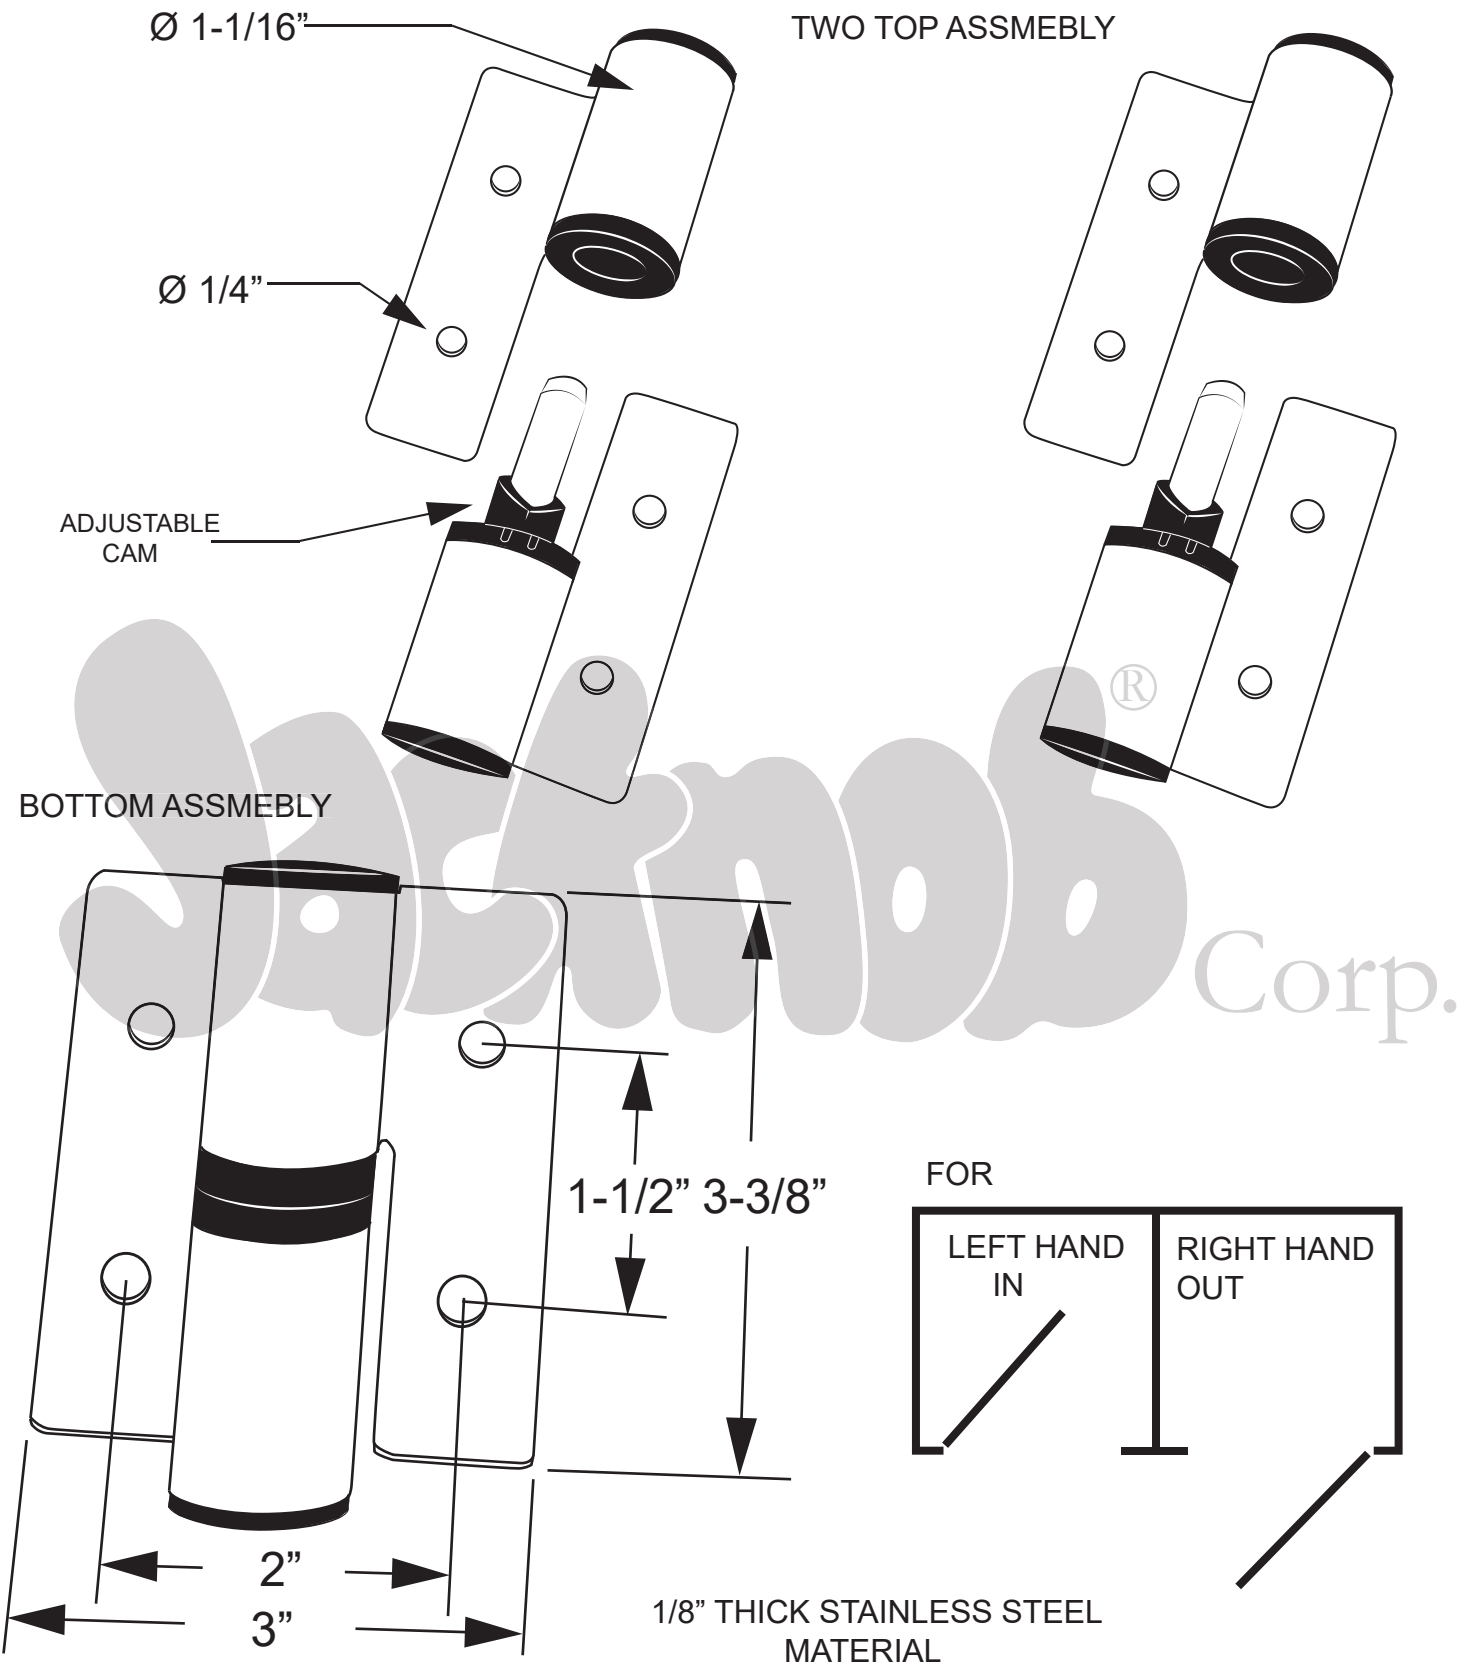

13649 (SURFACE MOUNTED HINGE - LH-IN/RH-OUT)

Copyright - 2019 Jacknob Corp. all rights reserved

All dimensions shown are approximate. Do not predrill or fabricate based on dimensions shown.

The manufacturer reserves the right to, and may from time to time, make changes in dimensions and designs.