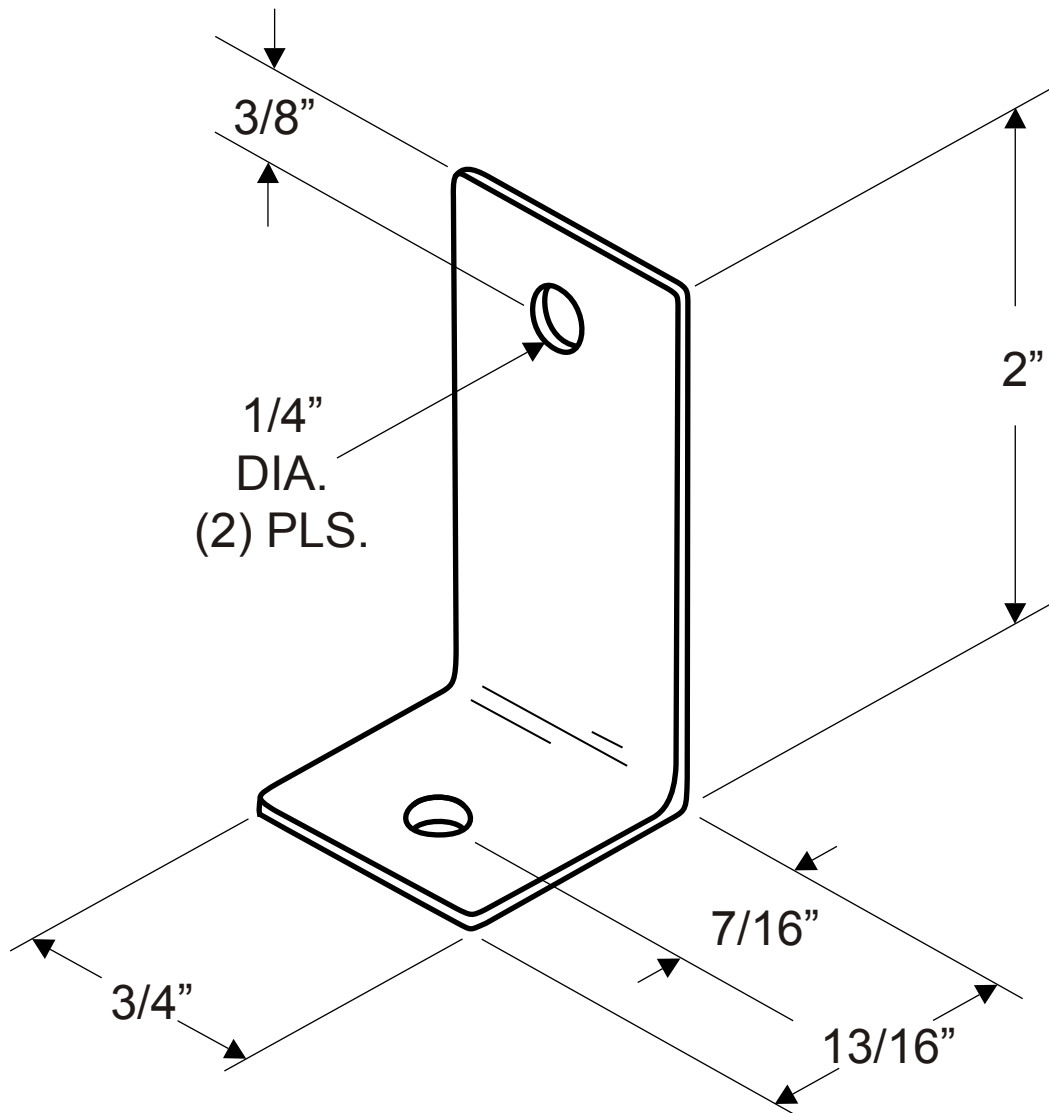

2809
(ANGLE BRACKET - SINGLE PIECE)

NOTE: 12 GAUGE (.105" THICK STAINLESS)