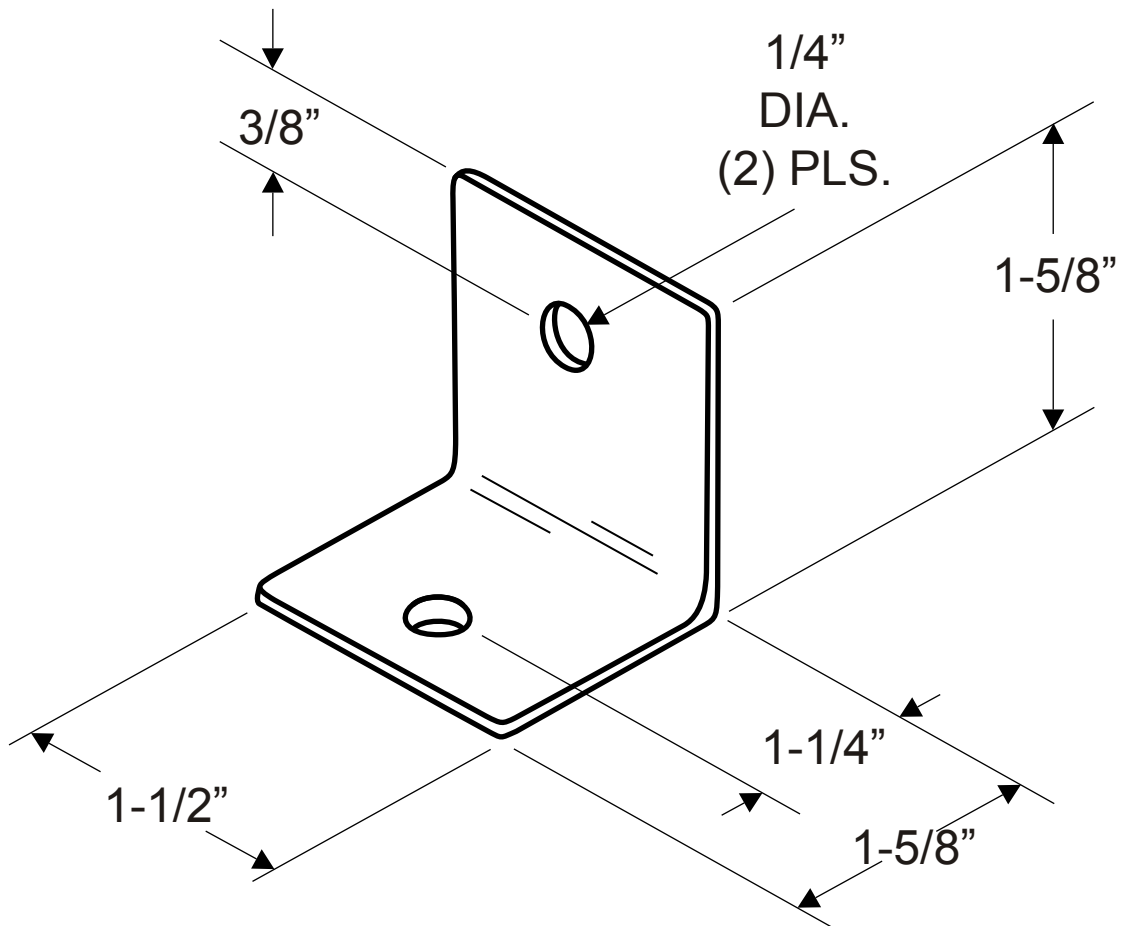

**2019**  
**(ANGLE BRACKET - MINI SINGLE PIECE)**

**NOTE: 14 GAUGE (.075" THICK STAINLESS)**