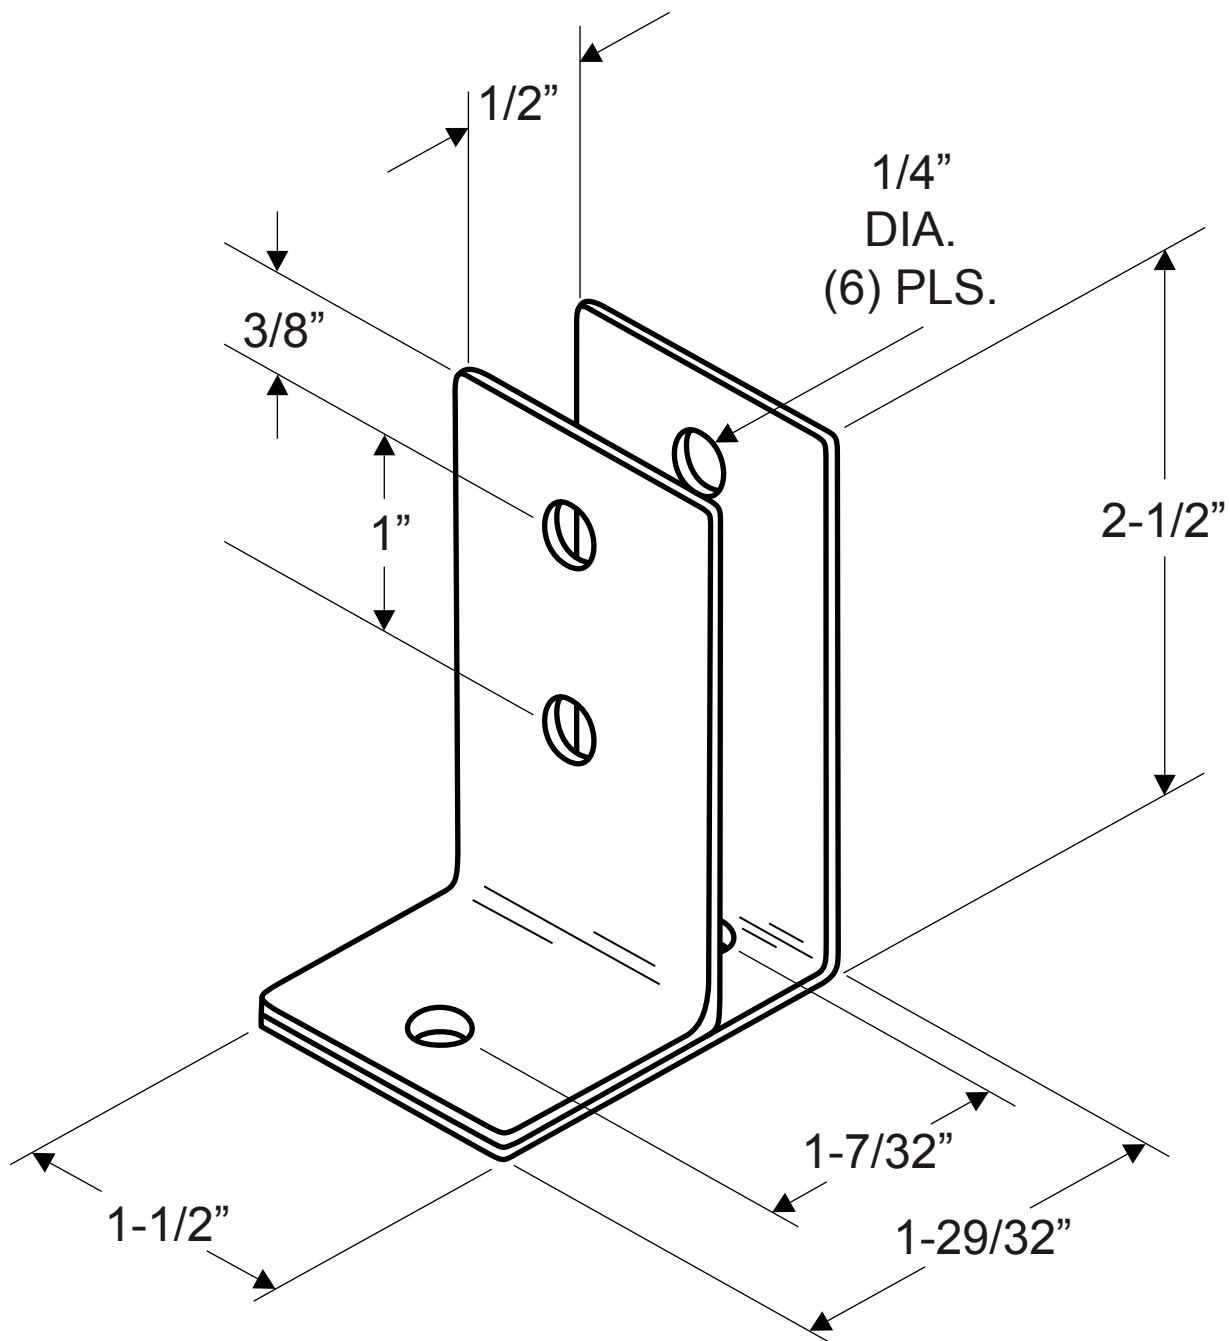

**1479  
(URINAL SCREEN BRACKET - ONE EAR 1/2")**

**NOTE: 14 GAUGE (.075" THICK STAINLESS)**