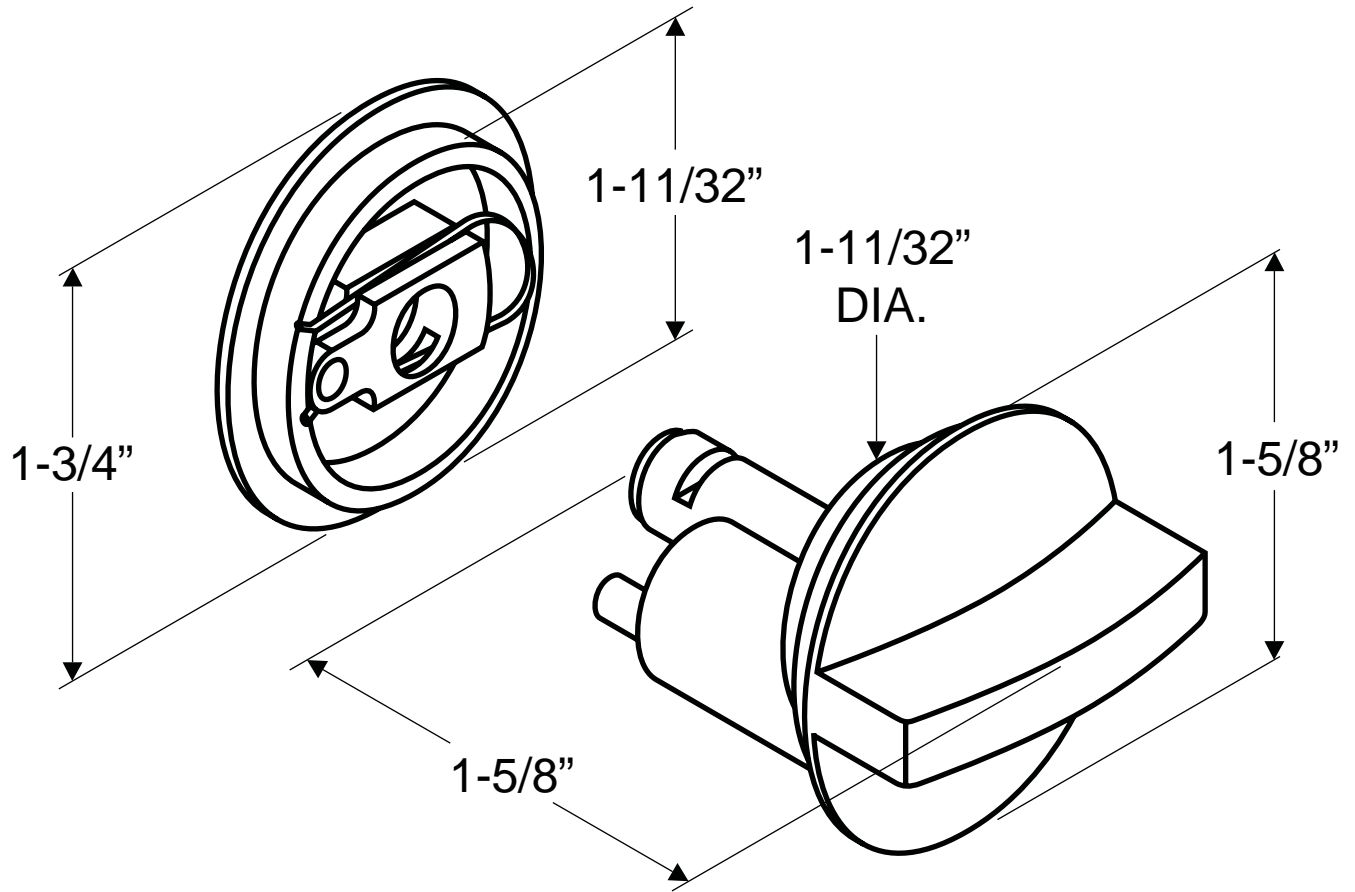

**1410, 2620
(CONCEALED LATCH)**

NOTE: CAN BE ORDERED AS #111950 (KNOB SET).