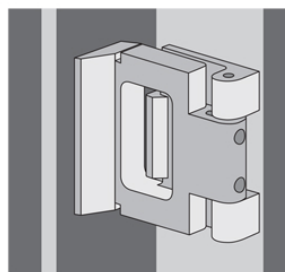

The Door GuardianTM MC MF

SECURES all outswing doors including outswing double doors = Peace of Mind.

INSTALLATION IS QUICK AND EASY

All parts mount with 3M VHB tape and include screws for additional strength.

OPTIONAL CHILDPROOFING

SAFETY INSERT prevents children from opening the lock without the key.

To learn more and order:

info@thedoorguardian.com

DG01 - Outswing (closed)

DG01 - Outswing (open)

Optional safety insert & key