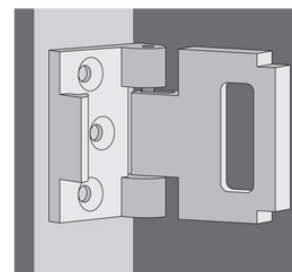

The Door GuardianTM MC MF

SECURES all outswing doors including outswing double doors = Peace of Mind.

INSTALLATION IS QUICK AND EASY

All parts mount with 3M VHB tape and include screws for additional strength.

OPTIONAL CHILDPROOFING

SAFETY INSERT prevents children from opening the lock without the key.

To learn more and order:

info@thedoorguardian.com

DG01 - Outswing (closed)

DG01 - Outswing (open)

Optional safety insert & key