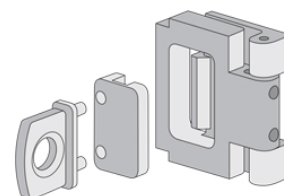

The Door GuardianTM MC MF

SECURES all outswing doors including outswing double doors = Peace of Mind.

INSTALLATION IS QUICK AND EASY

All parts mount with 3M VHB tape and include screws for additional strength.

OPTIONAL CHILDPROOFING

SAFETY INSERT prevents children from opening the lock without the key.

To learn more and order:

info@thedoorguardian.com

DG01 - Outswing (closed)

DG01 - Outswing (open)

Optional safety insert & key