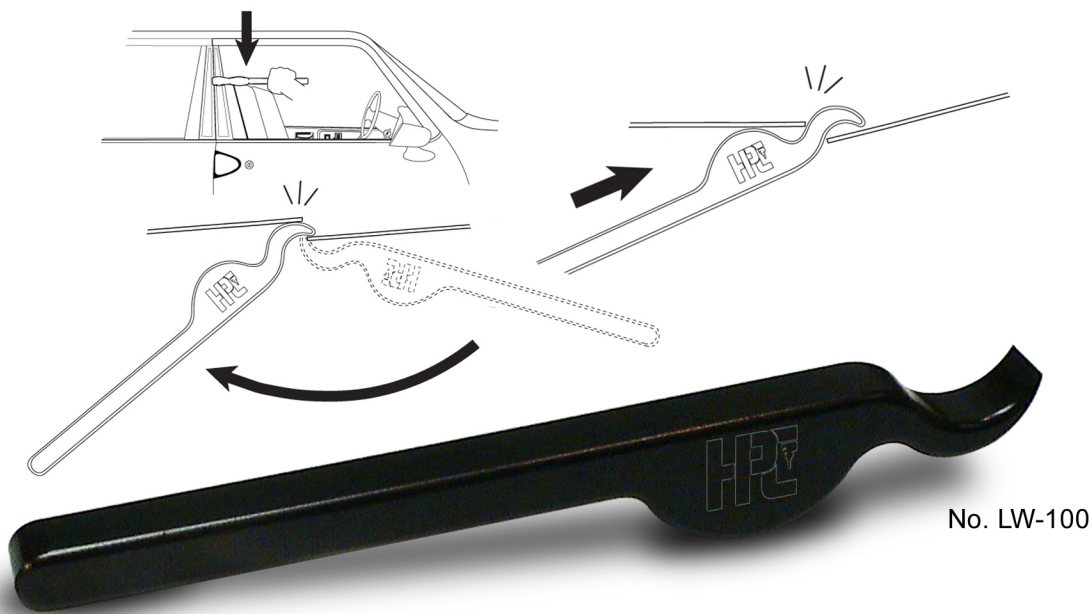

Why your customers need the HPC Lever Wedge™

Locksmiths need a fast method for safely spreading vehicle doors AND holding them open, so they can insert Through-the-Car opening tools without worrying about the door accidentally slamming shut on their tool.

How to sell the HPC Lever Wedge™

Key Selling Points:

- * Other similar tools may spread a vehicle door, but only the HPC Lever Wedge™ holds the door open freeing up both of your hands to finish the unlocking
- * Made of Delrin and will not scratch the vehicle finish
- * Will work on most vehicles with framed windows
- * The HPC Lever Wedge is two tools in one. It is a lever and it is its own wedge, other manufacturers sell two tools to perform the work that the HPC Lever Wedge™ does alone