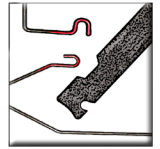

Why your customers need the HPC Lever Wedge™

Locksmiths need a fast method for safely spreading vehicle doors AND holding them open, so they can insert Through-the-Car opening tools without worrying about the door accidentally slamming shut on their tool.

How to sell the HPC Lever Wedge™

Key Selling Points:

- * Other similar tools may spread a vehicle door, but only the HPC Lever Wedge™ holds the door open freeing up both of your hands to finish the unlocking
- * Made of Delrin and will not scratch the vehicle finish
- * Will work on most vehicles with framed windows
- * The HPC Lever Wedge is two tools in one. It is a lever and it is its own wedge, other manufacturers sell two tools to perform the work that the HPC Lever Wedge™ does alone