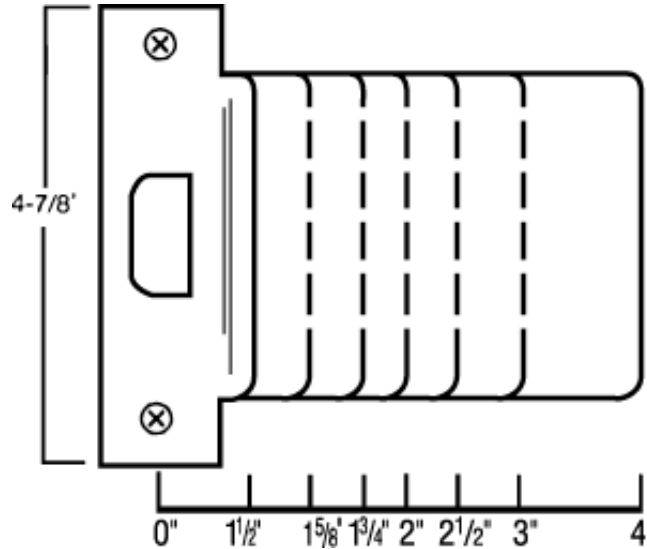

4-7/8" Extended Lip ANSI Strike EST 104

Product Specifications

Number	EST 104
Dimensions	4-7/8" x 4"
Features	13 ga., (.095), Polybagged
Finishes	630, DU

P.O. Box 929 - Sterling, MA 01564-0929 - TEL: 978-422-3377 FAX: 978-422-3467
EMAIL: info@don-jo.com (<mailto:info@don-jo.com>) - <http://www.don-jo.com> (<http://www.don-jo.com>)