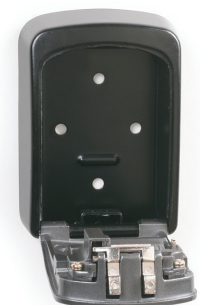

**Sesamee® 96007** smart design is compact while providing a best in class large storage compartment with the ability to hold up to 20 keys or 8 key cards. The 96007 has a 10-push button resettable mechanism that allows the user to change the PIN code within seconds and comes with a detachable shackle for locking to door knobs, handrails, etc. The 96007 also has a rubber coated back to protect delicate surfaces from unwanted abrasions.

- Large solid metal housing offers more capacity than conventional key safes
- Comes with a rubber coated detachable shackle for fixing to door knobs, rails, etc.
- Large hinged front door for maximum convenience
- 10 push-button resettable combination
- Shackle for fixing to door knobs, rails, etc.
- Holds up to 8 cards or 20 keys

**Sesamee® 96008 | 96009**

- Holds over 5 door or car keys
- Portable, over the door knob mount for convenience
- Set your own 4-digit combination for keyless convenience
- 3-1/4" (83mm) wide durable metal construction
- Shutter door protects combination dials from weather, dirt and grime
- Molded body and vinyl coated shackle prevent scratching
- Product of Taiwan; designed in Wheeling, Illinois

96006 with wall mount

96007 with Shackle

96008 Wall Mount

96009 with Shackle

**NEW!** Coming in 2016