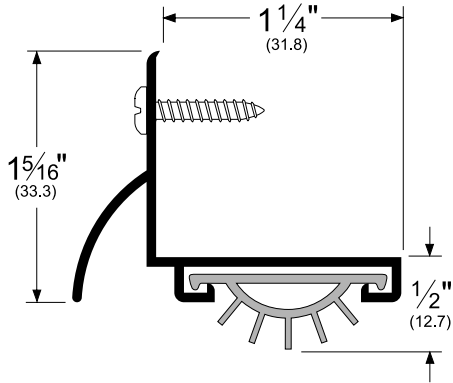

ASSA ABLOY

DOOR BOTTOMS: DOOR SHOES

210_V

AVAILABLE FINISHES: A, BDG, D, G, PW, SN

WIDTH: 1-1/4" (31.8 mm)

PROFILE HEIGHT: 1-5/16" (33.3 mm)

TOTAL HEIGHT WITH INSERT: Approx. 1-9/16" (47.6 mm)

- A (Mill Finish Aluminum)
- BDG (Bright Dip Gold Anodized Aluminum)
- D (Dark Bronze Anodized Aluminum)
- G (Gold Anodized Aluminum)
- PW (Painted White Aluminum)
- SN (Satin Nickel Anodized Aluminum)