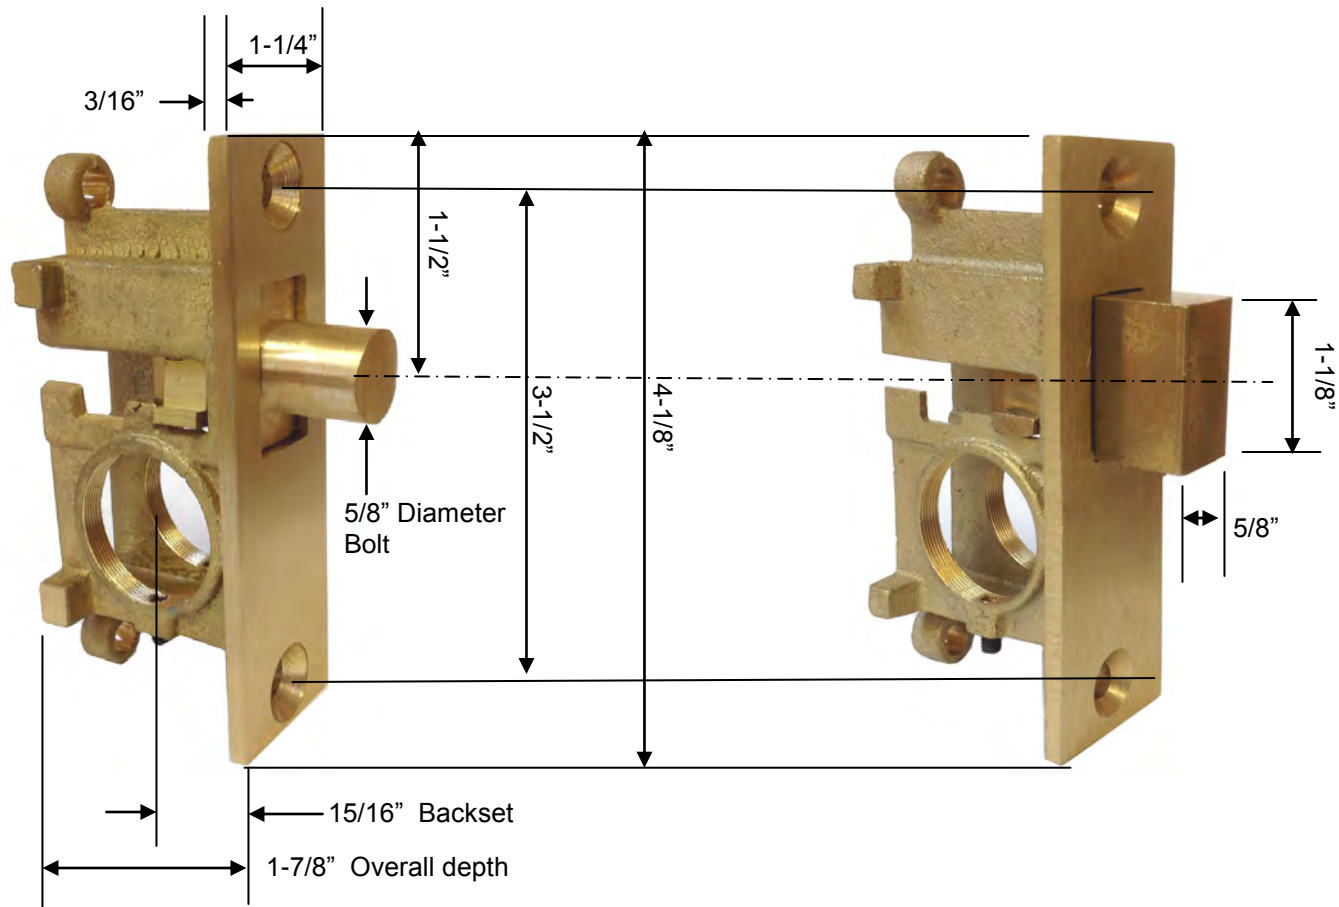

Progressive Hardware Co., Inc East Northport, NY

IT20-RD

IT20-SQ