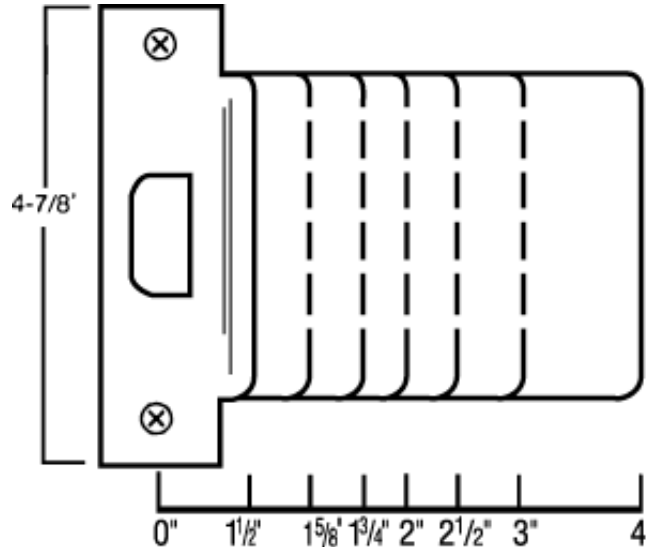

4-7/8" Extended Lip ANSI Strike EST 102

Product Specifications

Number	EST 102
Dimensions	4-7/8" x 2"
Features	13 ga., (.095), Polybagged
Finishes	630, DU

P.O. Box 929 - Sterling, MA 01564-0929 - TEL: 978-422-3377 FAX: 978-422-3467
EMAIL: info@don-jo.com (<mailto:info@don-jo.com>) - <http://www.don-jo.com> (<http://www.don-jo.com>)