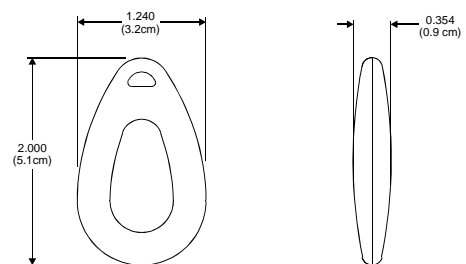

## Read Ranges:

**SR-2400** CS = 4 - 5.5" (10.2 - 14.0 cm)  
GR = 4 - 5.5"  
KT = 3 - 4" (7.6 - 10.2 cm)

**SP-6820** CS = 6 - 8" (15.2 - 20.3 cm)  
GR = 6 - 8"  
KT = 5 - 6" (10.2 - 15.2 cm)

**MM-6800** CS = 6 - 8" (15.2 - 20.3 cm)  
GR = 6 - 8"  
KT = 5 - 6" (12.7 - 15.2 cm)

**MR-1824** CS = 18- 24" (45.7 - 60.9 cm)  
GR = 18- 24"  
KT = 14- 19" (35.6 - 48.3 cm)

**Frequency:** 125 kHz - Passive

**Operating Temperatures:**  
-31° to 150° F (-35° to 65° C)

**Operating Humidity:**  
0-95% non-condensing

**Weight:** CS = .30 oz (8.5g)  
GR = .23 oz (6.5g)  
KT = .25 oz (7.0g)

**Color:** CS = Off White  
GR = White, Fine Matte Finish  
KT = Dark Gray

Prox-Linc CS Dimensions  
3.375 × 2.125 × .075 inches (8.57 × 5.4 × .19 cm)

Prox-Linc GR Dimensions  
3.375 × 2.125 × .033 inches (8.57 × 5.4 × .08 cm)

Prox-Linc KT Dimensions  
2.0 × 1.24 × .35 inches (5.08 × 3.15 × .89 cm)

**Warranty:**  
Lifetime warranty against defects in material and workmanship when installed according to AWID's installation instructions. See complete warranty statement for further details.