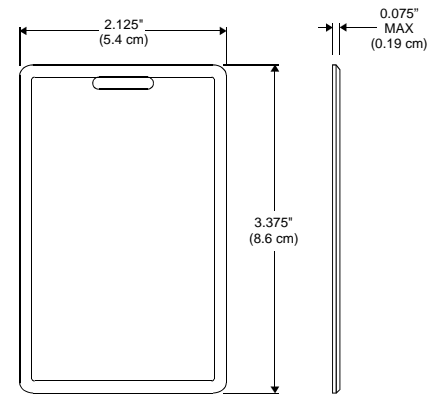

## Read Ranges:

**SR-2400** CS = 4 - 5.5" (10.2 - 14.0 cm)  
GR = 4 - 5.5"  
KT = 3 - 4" (7.6 - 10.2 cm)

**SP-6820** CS = 6 - 8" (15.2 - 20.3 cm)  
GR = 6 - 8"  
KT = 5 - 6" (10.2 - 15.2 cm)

**MM-6800** CS = 6 - 8" (15.2 - 20.3 cm)  
GR = 6 - 8"  
KT = 5 - 6" (12.7 - 15.2 cm)

**MR-1824** CS = 18- 24" (45.7 - 60.9 cm)  
GR = 18- 24"  
KT = 14- 19" (35.6 - 48.3 cm)

**Frequency:** 125 kHz - Passive

**Operating Temperatures:**  
-31° to 150° F (-35° to 65° C)

**Operating Humidity:**  
0-95% non-condensing

**Weight:** CS = .30 oz (8.5g)  
GR = .23 oz (6.5g)  
KT = .25 oz (7.0g)

**Color:** CS = Off White  
GR = White, Fine Matte Finish  
KT = Dark Gray

Prox-Linc CS Dimensions  
3.375 × 2.125 × .075 inches (8.57 × 5.4 × .19 cm)

Prox-Linc GR Dimensions  
3.375 × 2.125 × .033 inches (8.57 × 5.4 × .08 cm)

Prox-Linc KT Dimensions  
2.0 × 1.24 × .35 inches (5.08 × 3.15 × .89 cm)

**Warranty:**  
Lifetime warranty against defects in material and workmanship when installed according to AWID's installation instructions. See complete warranty statement for further details.