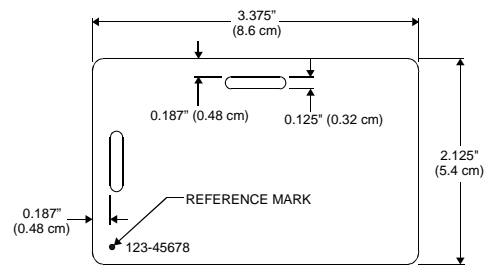

## Read Ranges:

**SR-2400** CS = 4 - 5.5" (10.2 - 14.0 cm)  
GR = 4 - 5.5"  
KT = 3 - 4" (7.6 - 10.2 cm)

**SP-6820** CS = 6 - 8" (15.2 - 20.3 cm)  
GR = 6 - 8"  
KT = 5 - 6" (10.2 - 15.2 cm)

**MM-6800** CS = 6 - 8" (15.2 - 20.3 cm)  
GR = 6 - 8"  
KT = 5 - 6" (12.7 - 15.2 cm)

**MR-1824** CS = 18- 24" (45.7 - 60.9 cm)  
GR = 18- 24"  
KT = 14- 19" (35.6 - 48.3 cm)

**Frequency:** 125 kHz - Passive

**Operating Temperatures:**  
-31° to 150° F (-35° to 65° C)

**Operating Humidity:**  
0-95% non-condensing

**Weight:** CS = .30 oz (8.5g)  
GR = .23 oz (6.5g)  
KT = .25 oz (7.0g)

**Color:** CS = Off White  
GR = White, Fine Matte Finish  
KT = Dark Gray

Prox-Linc CS Dimensions  
3.375 × 2.125 × .075 inches (8.57 × 5.4 × .19 cm)

Prox-Linc GR Dimensions  
3.375 × 2.125 × .033 inches (8.57 × 5.4 × .08 cm)

Prox-Linc KT Dimensions  
2.0 × 1.24 × .35 inches (5.08 × 3.15 × .89 cm)

**Warranty:**  
Lifetime warranty against defects in material and workmanship when installed according to AWID's installation instructions. See complete warranty statement for further details.