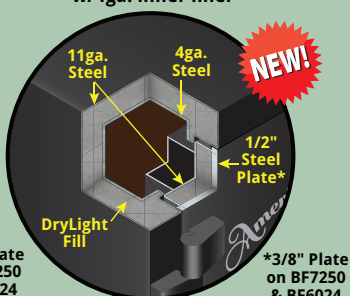

BF gun safe series construction

BF® HD Construction w/4ga. inner liner