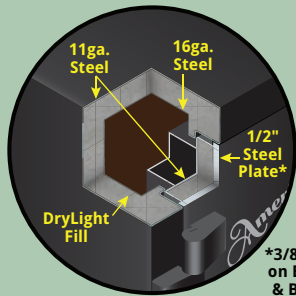

BF gun safe series construction

BF® Standard Construction