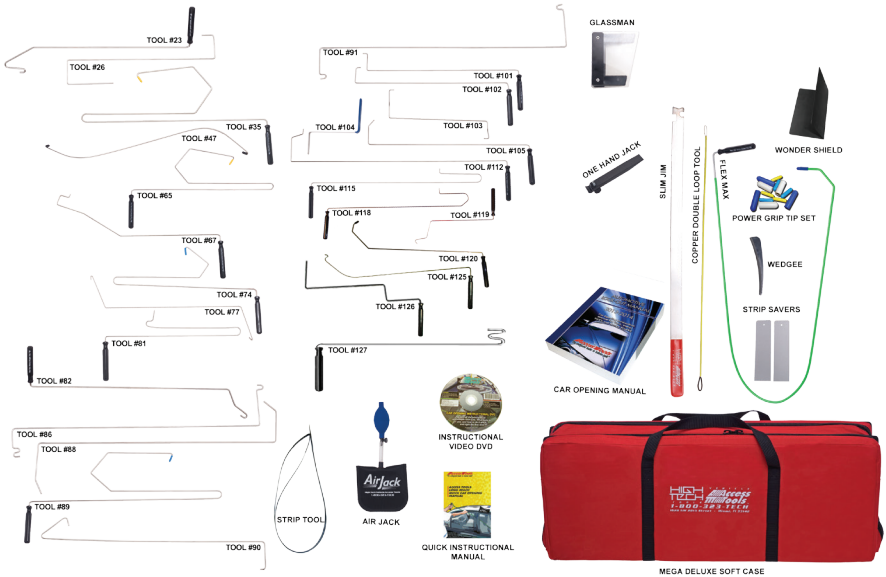

## Super Combo Complete Set \*

No lock-out job will be a match for this complete car opening kit.

The Access Tools Super Combo has been the most popular lock-out set in the industry for years. This set comes with all the in-the-door tools necessary to open virtually any vehicle on the road today. The included Manual covers vehicles from 1979 to current models. A multi-pocketed Heavy Duty carrying case will make sure all components of this set are nicely stored and protected. Also included is a 6-Month Access to the Digital Cloud Based Manual, with both browser and mobile capabilities.

\* Products depicted may vary based on current configurations.

### SUPER COMBO COMPLETE SET ITEM# AMSC

#### INCLUDED

- Stainless Steel Tools with Sure Grip Handles. Two of them with the NEW Piranha Grip™
- Printed Manual with all auto and heavy truck openings
- Instructional DVD
- Strip Tool
- Wedgee Wedge
- Tool ID System
- Flex Max Long Reach Tool
- One Hand Jack Tool
- Air Jack
- Glassman Tool
- Strip Savers
- Wonder Shield
- Power Grip Tip Set
- Slim Jim
- Copper Double Loop Tool
- Mega Deluxe Soft Case
- 6-Month Subscription to Digital Cloud Based Manual