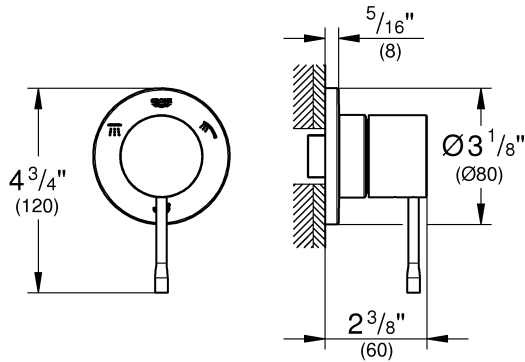

ESSENCE
3-Way Diverter Trim
MODEL # 29203001

Pure Freude
an Wasser

GROHE

Product Description:

**ESSENCE
3-Way Diverter Trim**

Standard Specification:

- GROHE StarLight chrome finish
- Metal lever handle for 3 outlets: showerhead/hand shower/tub spout
- For use with 3-way diverter rough-in valves (29 902) or (29 903)
- ADA Compliant

Applicable Codes & Standards:

- ICC/ANSI A117.1

Color:

- 29203001 Starlight Chrome