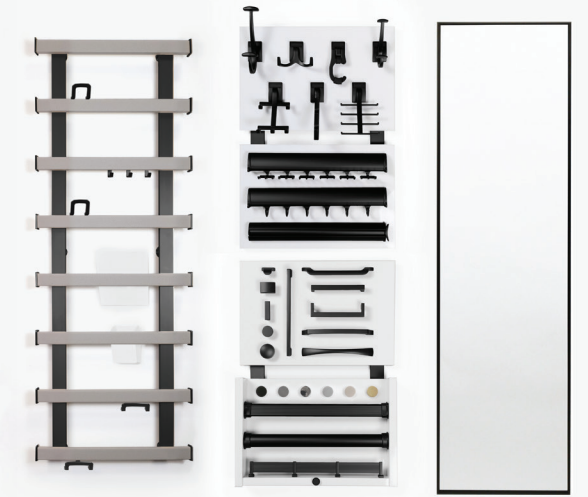

## Add Symphony TO YOUR SHOWROOM DISPLAY

Complete the Showroom Display by adding Symphony Wall Organizer, available in five coordinated aluminum finishes, with luxurious vegan leather wrapped horizontal bars available in Winter, Oyster, or Pewter. Add three versatile hooks — Coat Hook, Triple Hook and Shoe Hook — to match the vertical posts. Expand the display with Symphony Office Organizer, featuring four Office Accessories, all available in white to blend with the wall.

# TAG HARDWARE SHOWROOM DISPLAY

Impress your clients with the quality and sophistication of TAG's coordinated hardware collection with this comprehensive Showroom Display, available in up to six luxurious finishes. Mounted on separate neutral white high-gloss boards, this flexible two-piece showcase can be mounted vertically or side-by-side.

### SHOWROOM DISPLAY + SYMPHONY + ELITE MIRROR DISPLAY OPTIONS

- HORIZONTAL LAYOUT**  
 The 13.5" W x 19"H Symphony Wall Organizer fits well next to a horizontal layout of the Showroom Display (34"W x 22.25"H).
- OFFICE COMBO LAYOUT**  
 Want to include Symphony Office accessories? Consider a 35"W x 19"H Symphony next to a horizontal display of the Showroom Display boards (34"W x 22.25"H). Note: minimum display size to showcase all Symphony Office accessories is 19"H x 23"W.
- VERTICAL LAYOUT**  
 The two-piece Showroom Display can also be mounted in a vertical format (15.75"W x 46"H) to complement a 13.5"W x 42"H Symphony. Add the 47"H Elite Fixed Mirror in a matching finish to complete the Showroom Display.

- SHOWROOM DISPLAY INCLUDES
- Elite Cleat Hooks
  - Elite Tie Rack
  - Elite Belt Rack
  - Elite Valet Rack
  - Elite Handles and Knobs
  - Signature Closet Pole
  - Elite Closet Pole
  - Elite Shoe Fence
  - Elite Valet Pin
  - Sample Alternative Finishes