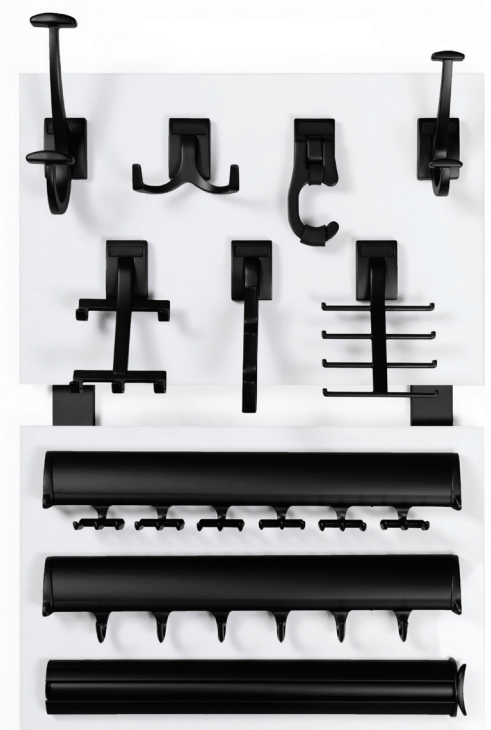

## Add Symphony TO YOUR SHOWROOM DISPLAY

Complete the Showroom Display by adding Symphony Wall Organizer, available in five coordinated aluminum finishes, with luxurious vegan leather wrapped horizontal bars available in Winter, Oyster, or Pewter. Add three versatile hooks — Coat Hook, Triple Hook and Shoe Hook — to match the vertical posts. Expand the display with Symphony Office Organizer, featuring four Office Accessories, all available in white to blend with the wall.

# TAG HARDWARE SHOWROOM DISPLAY

Impress your clients with the quality and sophistication of TAG's coordinated hardware collection with this comprehensive Showroom Display, available in up to six luxurious finishes. Mounted on separate neutral white high-gloss boards, this flexible two-piece showcase can be mounted vertically or side-by-side.

### SHOWROOM DISPLAY + SYMPHONY + ELITE MIRROR DISPLAY OPTIONS

- HORIZONTAL LAYOUT**  
 The 13.5" W x 19"H Symphony Wall Organizer fits well next to a horizontal layout of the Showroom Display (34"W x 22.25"H).
- OFFICE COMBO LAYOUT**  
 Want to include Symphony Office accessories? Consider a 35"W x 19"H Symphony next to a horizontal display of the Showroom Display boards (34"W x 22.25"H). Note: minimum display size to showcase all Symphony Office accessories is 19"H x 23"W.
- VERTICAL LAYOUT**  
 The two-piece Showroom Display can also be mounted in a vertical format (15.75"W x 46"H) to complement a 13.5"W x 42"H Symphony. Add the 47"H Elite Fixed Mirror in a matching finish to complete the Showroom Display.

- SHOWROOM DISPLAY INCLUDES
- Elite Cleat Hooks
  - Elite Tie Rack
  - Elite Belt Rack
  - Elite Valet Rack
  - Elite Handles and Knobs
  - Signature Closet Pole
  - Elite Closet Pole
  - Elite Shoe Fence
  - Elite Valet Pin
  - Sample Alternative Finishes