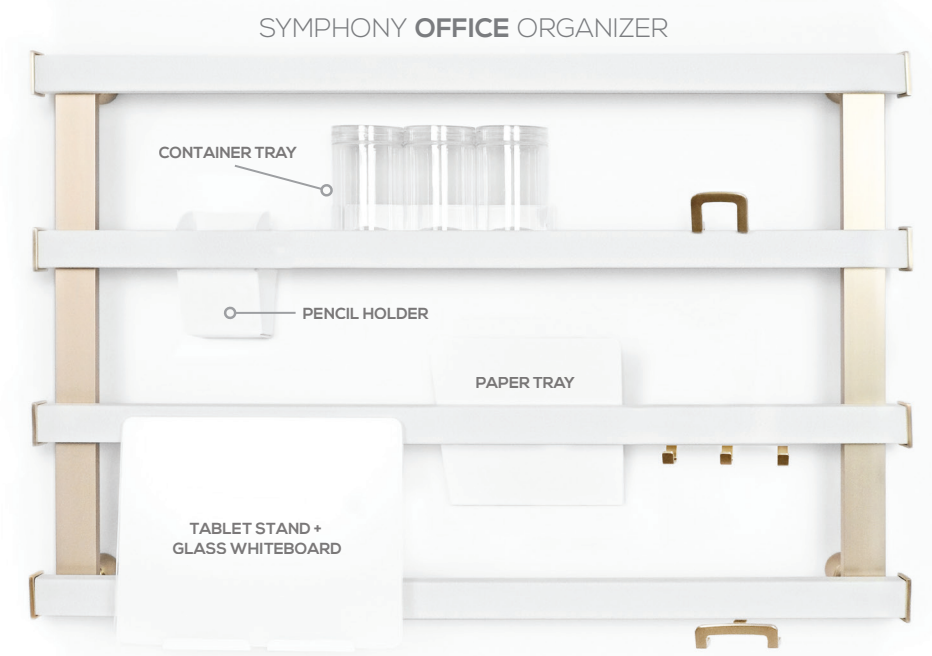

## Add Symphony TO YOUR SHOWROOM DISPLAY

Complete the Showroom Display by adding Symphony Wall Organizer, available in five coordinated aluminum finishes, with luxurious vegan leather wrapped horizontal bars available in Winter, Oyster, or Pewter. Add three versatile hooks — Coat Hook, Triple Hook and Shoe Hook — to match the vertical posts. Expand the display with Symphony Office Organizer, featuring four Office Accessories, all available in white to blend with the wall.

# TAG HARDWARE SHOWROOM DISPLAY

Impress your clients with the quality and sophistication of TAG's coordinated hardware collection with this comprehensive Showroom Display, available in up to six luxurious finishes. Mounted on separate neutral white high-gloss boards, this flexible two-piece showcase can be mounted vertically or side-by-side.

### SHOWROOM DISPLAY + SYMPHONY + ELITE MIRROR DISPLAY OPTIONS

- HORIZONTAL LAYOUT**  
 The 13.5" W x 19"H Symphony Wall Organizer fits well next to a horizontal layout of the Showroom Display (34"W x 22.25"H).
- OFFICE COMBO LAYOUT**  
 Want to include Symphony Office accessories? Consider a 35"W x 19"H Symphony next to a horizontal display of the Showroom Display boards (34"W x 22.25"H). Note: minimum display size to showcase all Symphony Office accessories is 19"H x 23"W.
- VERTICAL LAYOUT**  
 The two-piece Showroom Display can also be mounted in a vertical format (15.75"W x 46"H) to complement a 13.5"W x 42"H Symphony. Add the 47"H Elite Fixed Mirror in a matching finish to complete the Showroom Display.