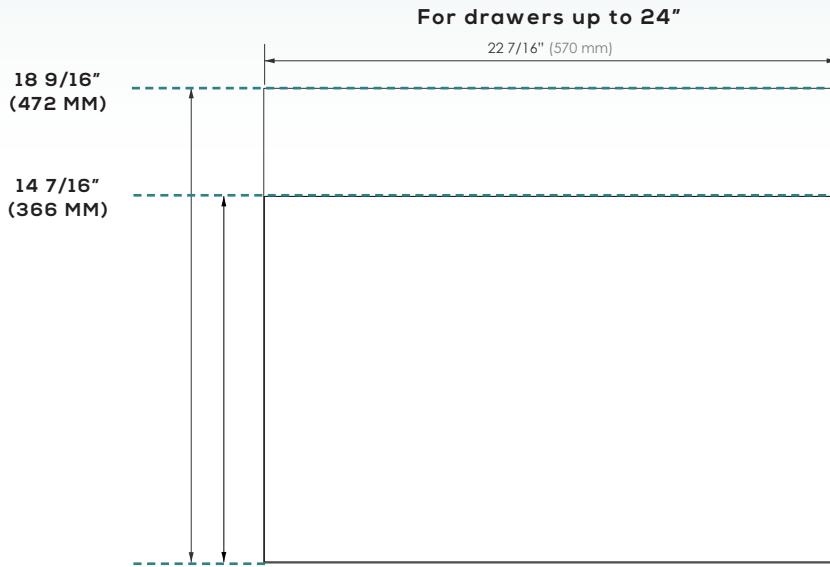

## CONTOUR DRAWER LINER

- The Drawer Liner is required for the Contour Dividers, and is the base for all Contour organizers
- Add to any wood drawer for a soft and luxurious look
- Trim-to-fit the exact size of drawer bottom
- Includes double sided tape to secure to drawer bottom

UP TO 24"  
WIDTH

16" DEPTH

300.7L.366.570.WIN  
**807.87.732**

300.7L.366.570.OYS  
**807.87.132**

300.7L.366.570.PWT  
**807.87.532**

20" DEPTH

300.7L.472.570.WIN  
**807.87.733**

300.7L.472.570.OYS  
**807.87.133**

300.7L.472.570.PWT  
**807.87.533**

UP TO 36"  
WIDTH

16" DEPTH

300.7L.366.874.WIN  
**807.87.734**

300.7L.366.874.OYS  
**807.87.134**

300.7L.366.874.PWT  
**807.87.534**

20" DEPTH

300.7L.472.874.WIN  
**807.87.735**

## ACTUAL DIMENSIONS

---

Contour was designed to provide edge-to-edge functionality in any drawer and in any size. Contour's unique Trim-to-Fit installation ensures the whole drawer is utilized - both functionally and aesthetically.