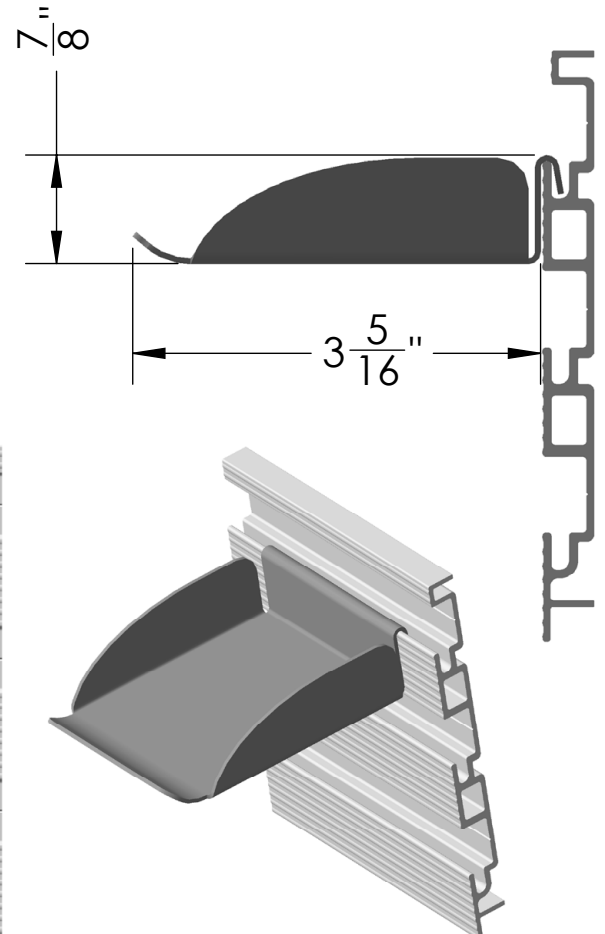

**SMALL TRAY**  
**300.5505.MAL/WH**

**DESCRIPTION & SPECIFICATIONS**

Keep the smaller accessories off your desk and easy to access with the Small Tray. Excellent for memo pads, paper clips, tacks and a variety of craft supplies.

SIZE & CAPACITY | One Size

AVAILABLE FINISHES |  

Matte Aluminum, White.

**INSTRUCTIONS & SPECIFICATIONS**

STEP 1: Insert the Small Tray into the channels of Track Panel just above the desired height.

STEP 2: Drop the tray down in the track channel to mount it on the track.

STEP 3: Position horizontally by sliding left or right along the track

- No additional hardware required to mount
- Hooks & accessories are only intended to be mounted to the track

FINISH	CODE (FIN)
MATTE ALUMINUM	MAL
WHITE	WH