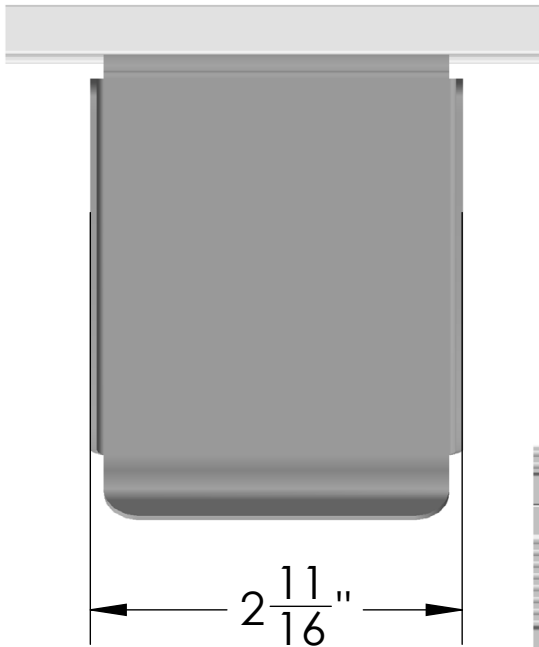

**SMALL TRAY**  
**300.5505.MAL/WH**

**DESCRIPTION & SPECIFICATIONS**

Keep the smaller accessories off your desk and easy to access with the Small Tray. Excellent for memo pads, paper clips, tacks and a variety of craft supplies.

SIZE & CAPACITY | One Size

AVAILABLE FINISHES |  

Matte Aluminum, White.

**INSTRUCTIONS & SPECIFICATIONS**

STEP 1: Insert the Small Tray into the channels of Track Panel just above the desired height.

STEP 2: Drop the tray down in the track channel to mount it on the track.