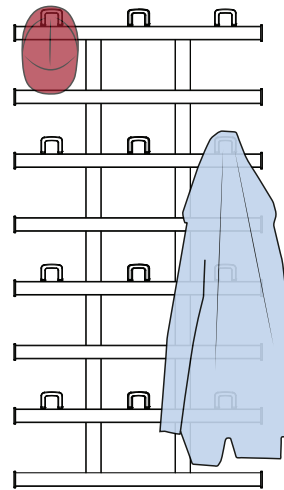

LARGE SHOE HOOK

SMALL SHOE HOOK

SYMPHONY Storage Matrix | Recommended Standard Layouts

SHOE HOOK

Frame Size (HxW)	Max. # of Shoe Hooks	Pairs of Shoes	'X'
19" x 13.5"	Not recommended	Not recommended	N/A
19" x 23"	6	6	8.5"
19" x 35"	8	8	9.7"
19" x 47"	10	10	10.25"
42" x 13.5"	Not recommended	Not recommended	N/A
42" x 23"	12	12	8.5"
42" x 35"	16	16	9.7"
42" x 47"	20	20	10.25"
66" x 13.5"	Not recommended	Not recommended	N/A
66" x 23"	18	18	8.5"
66" x 35"	24	24	9.7"
66" x 47"	30	30	10.25"

TRIPLE HOOK

Frame Size (HxW)	Max. # of Triple Hooks	Jewelry Items	Belts
19" x 13.5"	4	12	12
19" x 23"	12	36	36
19" x 35"	20	60	60
19" x 47"	28	84	84
42" x 13.5"	8	24	24
42" x 23"	24	72	72
42" x 35"	40	120	120
42" x 47"	56	168	168
66" x 13.5"	12	Not recommended	Not recommended
66" x 23"	30	Not recommended	Not recommended
66" x 35"	60	Not recommended	Not recommended
66" x 47"	84	Not recommended	Not recommended

SYMPHONY Storage Matrix | Recommended Standard Layouts

COAT HOOK

Frame Size (HxW)	Max. # of Coat Hooks	Coats	Hats
19" x 13.5"	Not recommended	Not recommended	Not recommended
19" x 23"	12	6	6
19" x 35"	20	10	8
19" x 47"	28	14	12
42" x 13.5"	Not recommended	Not recommended	Not recommended
42" x 23"	24	9	12
42" x 35"	40	15	16
42" x 47"	56	21	24
66" x 13.5"	Not recommended	Not recommended	Not recommended
66" x 23"	28	9	24
66" x 35"	80	15	36
66" x 47"	112	21	48