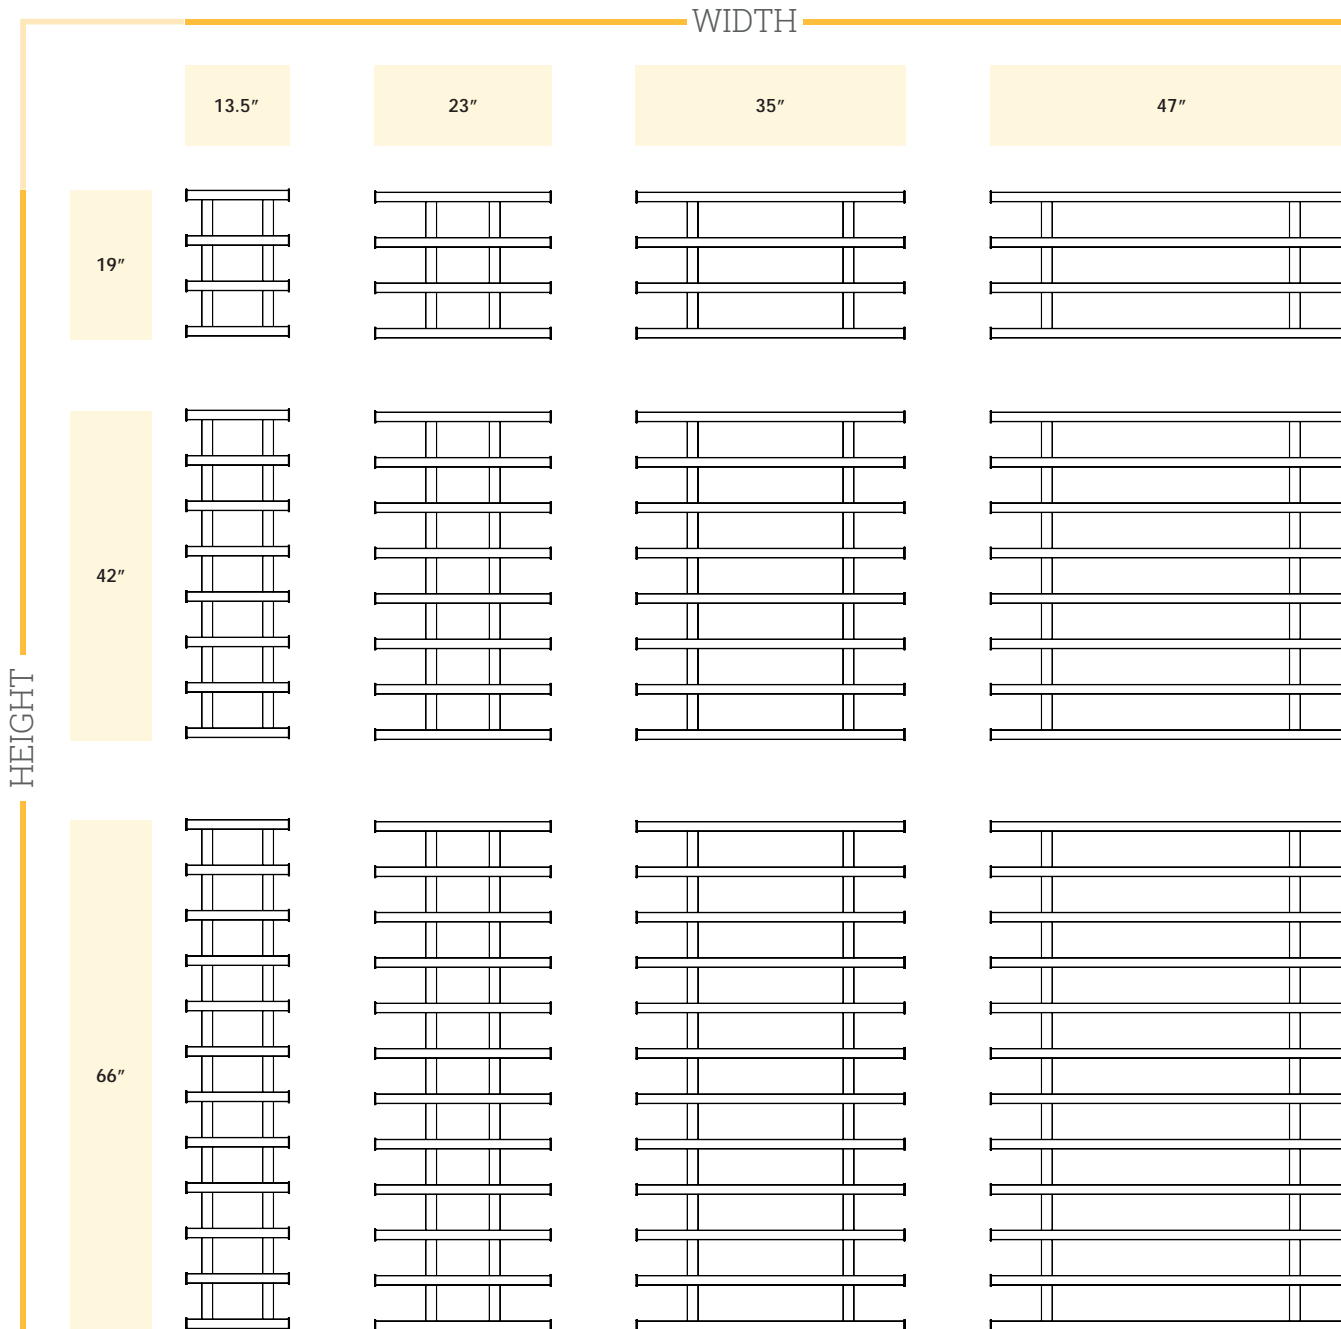

LARGE SHOE HOOK

SMALL SHOE HOOK

SYMPHONY Storage Matrix | Recommended Standard Layouts

SHOE HOOK

Frame Size (HxW)	Max. # of Shoe Hooks	Pairs of Shoes	'X'
19" x 13.5"	Not recommended	Not recommended	N/A
19" x 23"	6	6	8.5"
19" x 35"	8	8	9.7"
19" x 47"	10	10	10.25"
42" x 13.5"	Not recommended	Not recommended	N/A
42" x 23"	12	12	8.5"
42" x 35"	16	16	9.7"
42" x 47"	20	20	10.25"
66" x 13.5"	Not recommended	Not recommended	N/A
66" x 23"	18	18	8.5"
66" x 35"	24	24	9.7"
66" x 47"	30	30	10.25"

TRIPLE HOOK

Frame Size (HxW)	Max. # of Triple Hooks	Jewelry Items	Belts
19" x 13.5"	4	12	12
19" x 23"	12	36	36
19" x 35"	20	60	60
19" x 47"	28	84	84
42" x 13.5"	8	24	24
42" x 23"	24	72	72
42" x 35"	40	120	120
42" x 47"	56	168	168
66" x 13.5"	12	Not recommended	Not recommended
66" x 23"	30	Not recommended	Not recommended
66" x 35"	60	Not recommended	Not recommended
66" x 47"	84	Not recommended	Not recommended

SYMPHONY Storage Matrix | Recommended Standard Layouts

COAT HOOK

Frame Size (HxW)	Max. # of Coat Hooks	Coats	Hats
19" x 13.5"	Not recommended	Not recommended	Not recommended
19" x 23"	12	6	6
19" x 35"	20	10	8
19" x 47"	28	14	12
42" x 13.5"	Not recommended	Not recommended	Not recommended
42" x 23"	24	9	12
42" x 35"	40	15	16
42" x 47"	56	21	24
66" x 13.5"	Not recommended	Not recommended	Not recommended
66" x 23"	28	9	24
66" x 35"	80	15	36
66" x 47"	112	21	48

NO HOOKS

Frame Size (HxW)	Heels	Ties	Scarves
19" x 13.5"	Not recommended	16	Not recommended
19" x 23"	6	24	6
19" x 35"	10	40	10
19" x 47"	12	56	14
42" x 13.5"	8	32	Not recommended
42" x 23"	12	48	12
42" x 35"	20	80	20
42" x 47"	24	112	28
66" x 13.5"	12	40	Not recommended
66" x 23"	18	60	15
66" x 35"	30	100	25
66" x 47"	36	140	35