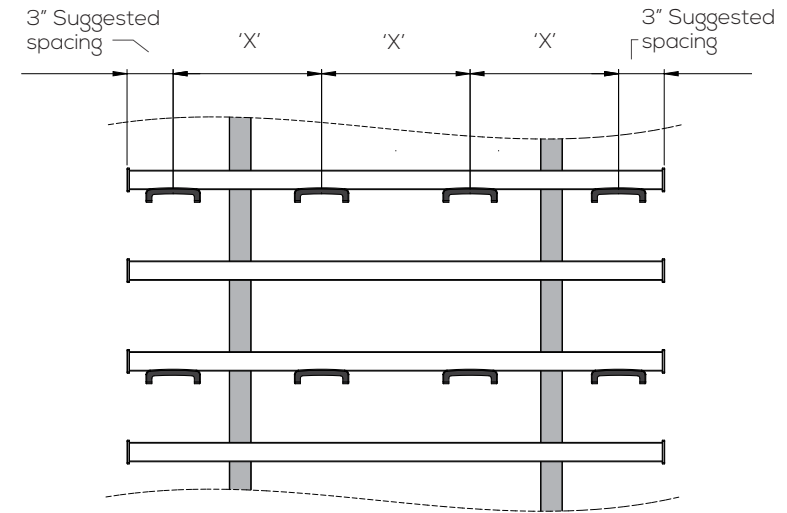

Vertical bars and accessory hooks use these finish colour options:

SYMPHONY | 19"

WITH TRIPLE HOOKS
& COAT HOOKS

SYMPHONY | 42"
WITH COAT HOOKS

SYMPHONY | 66"
WITH SHOE HOOKS

TRIPLE HOOK

COAT HOOK

TRIPLE HOOK

LARGE SHOE HOOK

SMALL SHOE HOOK

SYMPHONY Storage Matrix | Recommended Standard Layouts

SHOE HOOK

Frame Size (HxW)	Max. # of Shoe Hooks	Pairs of Shoes	'X'
19" x 13.5"	Not recommended	Not recommended	N/A
19" x 23"	6	6	8.5"
19" x 35"	8	8	9.7"
19" x 47"	10	10	10.25"
42" x 13.5"	Not recommended	Not recommended	N/A
42" x 23"	12	12	8.5"
42" x 35"	16	16	9.7"
42" x 47"	20	20	10.25"
66" x 13.5"	Not recommended	Not recommended	N/A
66" x 23"	18	18	8.5"
66" x 35"	24	24	9.7"
66" x 47"	30	30	10.25"