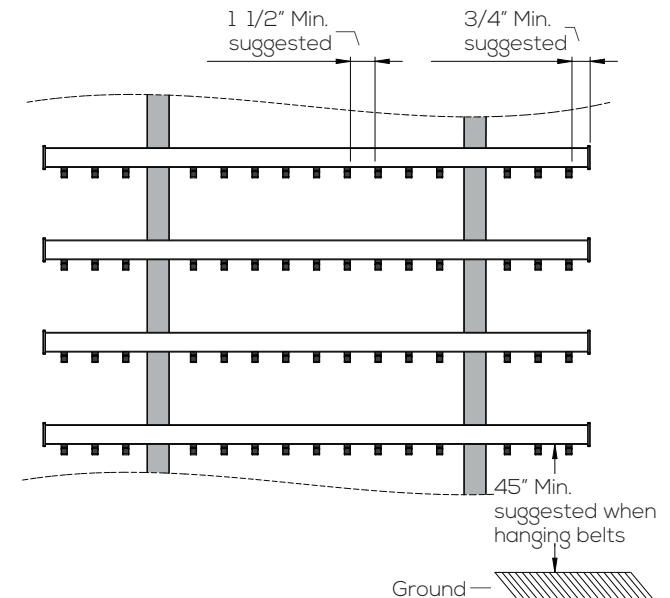

LARGE SHOE HOOK

SMALL SHOE HOOK

SYMPHONY Storage Matrix | Recommended Standard Layouts

SHOE HOOK

Frame Size (HxW)	Max. # of Shoe Hooks	Pairs of Shoes	'X'
19" x 13.5"	Not recommended	Not recommended	N/A
19" x 23"	6	6	8.5"
19" x 35"	8	8	9.7"
19" x 47"	10	10	10.25"
42" x 13.5"	Not recommended	Not recommended	N/A
42" x 23"	12	12	8.5"
42" x 35"	16	16	9.7"
42" x 47"	20	20	10.25"
66" x 13.5"	Not recommended	Not recommended	N/A
66" x 23"	18	18	8.5"
66" x 35"	24	24	9.7"
66" x 47"	30	30	10.25"

TRIPLE HOOK

Frame Size (HxW)	Max. # of Triple Hooks	Jewelry Items	Belts
19" x 13.5"	4	12	12
19" x 23"	12	36	36
19" x 35"	20	60	60
19" x 47"	28	84	84
42" x 13.5"	8	24	24
42" x 23"	24	72	72
42" x 35"	40	120	120
42" x 47"	56	168	168
66" x 13.5"	12	Not recommended	Not recommended
66" x 23"	30	Not recommended	Not recommended
66" x 35"	60	Not recommended	Not recommended
66" x 47"	84	Not recommended	Not recommended

SYMPHONY Storage Matrix | Recommended Standard Layouts

COAT HOOK

Frame Size (HxW)	Max. # of Coat Hooks	Coats	Hats
19" x 13.5"	Not recommended	Not recommended	Not recommended
19" x 23"	12	6	6
19" x 35"	20	10	8
19" x 47"	28	14	12
42" x 13.5"	Not recommended	Not recommended	Not recommended
42" x 23"	24	9	12
42" x 35"	40	15	16
42" x 47"	56	21	24
66" x 13.5"	Not recommended	Not recommended	Not recommended
66" x 23"	28	9	24
66" x 35"	80	15	36
66" x 47"	112	21	48