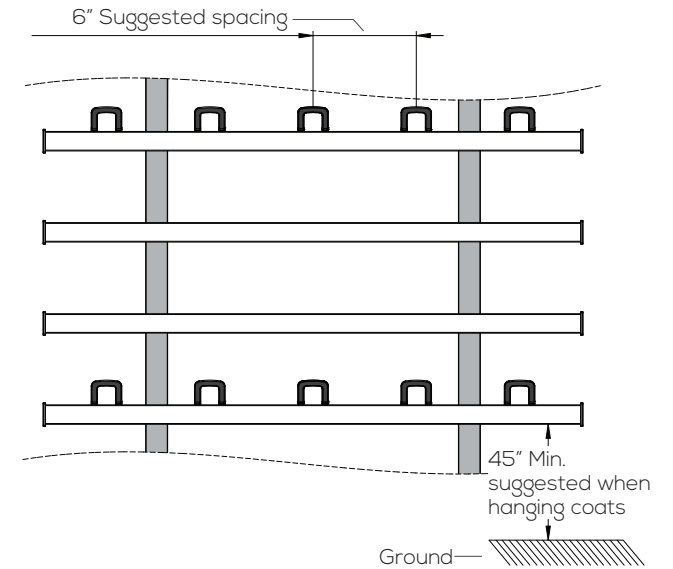

LARGE SHOE HOOK

SMALL SHOE HOOK

SYMPHONY Storage Matrix | Recommended Standard Layouts

SHOE HOOK

Frame Size (HxW)	Max. # of Shoe Hooks	Pairs of Shoes	'X'
19" x 13.5"	Not recommended	Not recommended	N/A
19" x 23"	6	6	8.5"
19" x 35"	8	8	9.7"
19" x 47"	10	10	10.25"
42" x 13.5"	Not recommended	Not recommended	N/A
42" x 23"	12	12	8.5"
42" x 35"	16	16	9.7"
42" x 47"	20	20	10.25"
66" x 13.5"	Not recommended	Not recommended	N/A
66" x 23"	18	18	8.5"
66" x 35"	24	24	9.7"
66" x 47"	30	30	10.25"

TRIPLE HOOK

Frame Size (HxW)	Max. # of Triple Hooks	Jewelry Items	Belts
19" x 13.5"	4	12	12
19" x 23"	12	36	36
19" x 35"	20	60	60
19" x 47"	28	84	84
42" x 13.5"	8	24	24
42" x 23"	24	72	72
42" x 35"	40	120	120
42" x 47"	56	168	168
66" x 13.5"	12	Not recommended	Not recommended
66" x 23"	30	Not recommended	Not recommended
66" x 35"	60	Not recommended	Not recommended
66" x 47"	84	Not recommended	Not recommended

SYMPHONY Storage Matrix | Recommended Standard Layouts

COAT HOOK

Frame Size (HxW)	Max. # of Coat Hooks	Coats	Hats
19" x 13.5"	Not recommended	Not recommended	Not recommended
19" x 23"	12	6	6
19" x 35"	20	10	8
19" x 47"	28	14	12
42" x 13.5"	Not recommended	Not recommended	Not recommended
42" x 23"	24	9	12
42" x 35"	40	15	16
42" x 47"	56	21	24
66" x 13.5"	Not recommended	Not recommended	Not recommended
66" x 23"	28	9	24
66" x 35"	80	15	36
66" x 47"	112	21	48