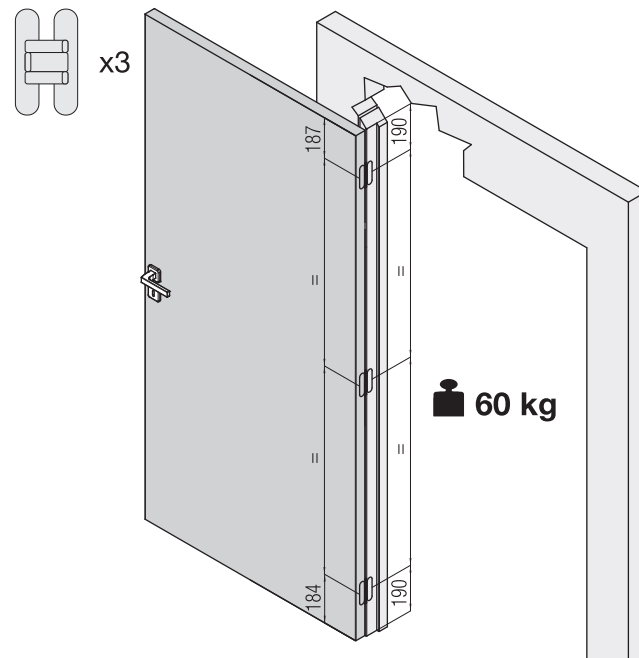

Warning:

- Double the upper hinge whether a door closer is used;
- Double the bottom hinge whether a door stop or drop down seal is used;
- Place a central hinge whether the door leaf is higher than 2100mm.