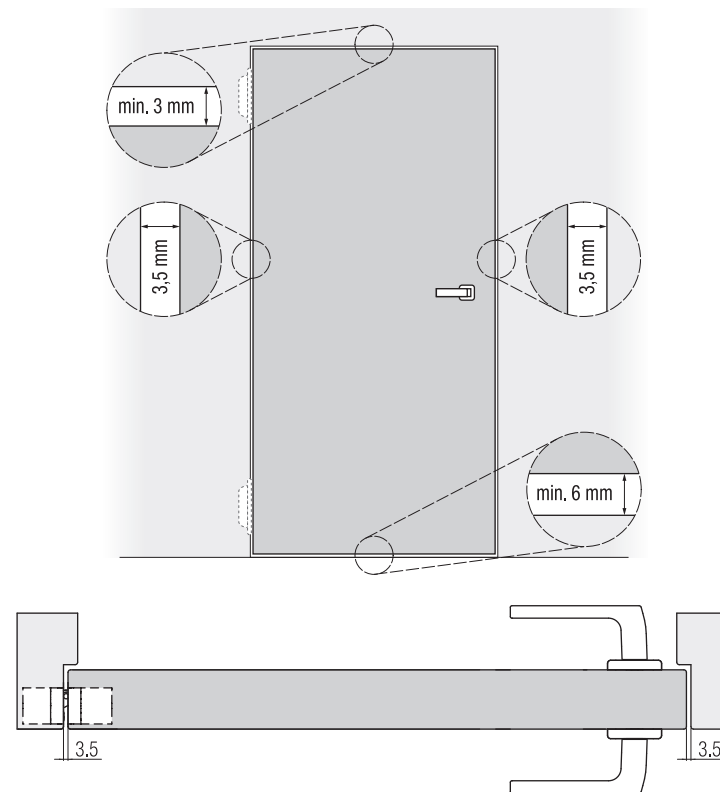

Warning:

- Double the upper hinge whether a door closer is used;
- Double the bottom hinge whether a door stop or drop down seal is used;
- Place a central hinge whether the door leaf is higher than 2100mm.