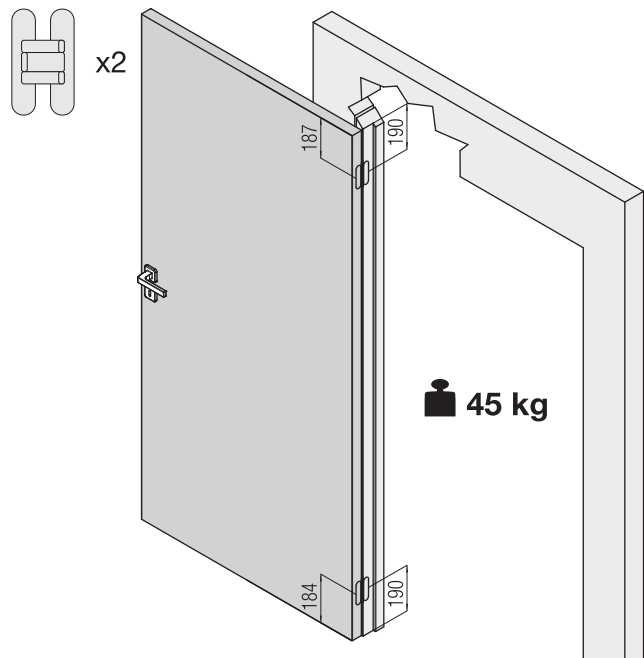

Warning:

- Double the upper hinge whether a door closer is used;
- Double the bottom hinge whether a door stop or drop down seal is used;
- Place a central hinge whether the door leaf is higher than 2100mm.