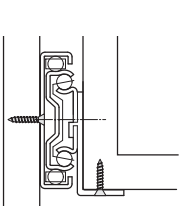

3732

- Load rating up to 40kg
- 100% extension
- 12.7mm slide thickness (14mm with mounting bracket)
- Optional clip-on bracket for bottom and platform mounting
- Unhanded push-latch disconnect
- Hold-in

3732	mm								
	SL	TR	A	B	C	D	E	F	G
DZ3732-0030	300	292	-	-	-	230.8	224	-	-
DZ3732-0035	350	356	-	-	-	280.8	224	-	-
DZ3732-0040	400	406	-	-	-	330.8	224	-	320
DZ3732-0045	450	457	-	320	-	380.8	224	-	352
DZ3732-0050	500	508	-	320	-	430.8	224	-	416
DZ3732-0055	550	559	-	320	416	480.8	224	352	-
DZ3732-0060	600	610	224	416	-	530.8	224	352	480
DZ3732-0065	650	660	224	416	544	580.8	224	352	544

Notes:

- Fixing recommendation: 4mm wood screw/
6mm Euro screw
- For brackets refer to page 61
- Horizontal mounting not recommended