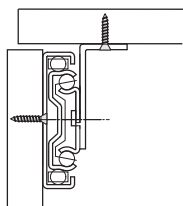

3732

- Load rating up to 40kg
- 100% extension
- 12.7mm slide thickness (14mm with mounting bracket)
- Optional clip-on bracket for bottom and platform mounting
- Unhanded push-latch disconnect
- Hold-in

3732	mm								
	SL	TR	A	B	C	D	E	F	G
DZ3732-0030	300	292	-	-	-	230.8	224	-	-
DZ3732-0035	350	356	-	-	-	280.8	224	-	-
DZ3732-0040	400	406	-	-	-	330.8	224	-	320
DZ3732-0045	450	457	-	320	-	380.8	224	-	352
DZ3732-0050	500	508	-	320	-	430.8	224	-	416
DZ3732-0055	550	559	-	320	416	480.8	224	352	-
DZ3732-0060	600	610	224	416	-	530.8	224	352	480
DZ3732-0065	650	660	224	416	544	580.8	224	352	544

Notes:

- Fixing recommendation: 4mm wood screw/
6mm Euro screw
- For brackets refer to page 61
- Horizontal mounting not recommended