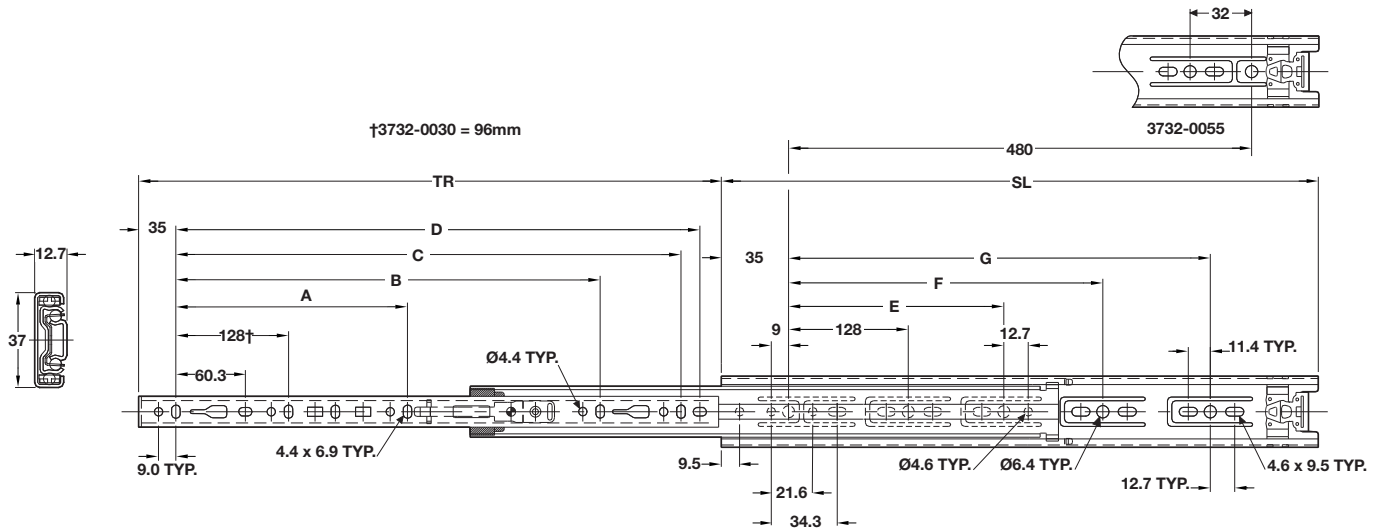

3732

- Load rating up to 40kg
- 100% extension
- 12.7mm slide thickness (14mm with mounting bracket)
- Optional clip-on bracket for bottom and platform mounting
- Unhanded push-latch disconnect
- Hold-in

3732	mm								
	SL	TR	A	B	C	D	E	F	G
DZ3732-0030	300	292	-	-	-	230.8	224	-	-
DZ3732-0035	350	356	-	-	-	280.8	224	-	-
DZ3732-0040	400	406	-	-	-	330.8	224	-	320
DZ3732-0045	450	457	-	320	-	380.8	224	-	352
DZ3732-0050	500	508	-	320	-	430.8	224	-	416
DZ3732-0055	550	559	-	320	416	480.8	224	352	-
DZ3732-0060	600	610	224	416	-	530.8	224	352	480
DZ3732-0065	650	660	224	416	544	580.8	224	352	544

Notes:

- Fixing recommendation: 4mm wood screw/
6mm Euro screw
- For brackets refer to page 61
- Horizontal mounting not recommended