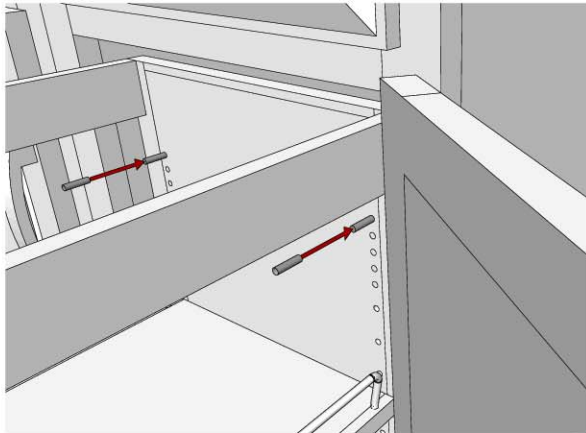

HÄFELE

Always read the instructions carefully and completely before beginning assembly.
Remove and check contents for damage and/or missing parts.

SmartCab Storage Tray "App"

Item# 546.31.863- Storage Tray

Box Contents: 1pc. Storage Tray

4 pc. Adjustable Shelf Pin

Drops into SmartCab Pull Out to expand
your storage and organizational options.

Step 1

Step 2

Installation Instructions

Step 1: Extend your SmartCab Pullout.

Insert 4 Shelf Pins- 2 in each end panel making sure that all 4 pins are at the same level.

Step 2: Place Storage Tray through the top of the SmartCab Pullout to rest upon the 4 shelf pins. Tray location height can be adjusted by relocating the shelf pins.