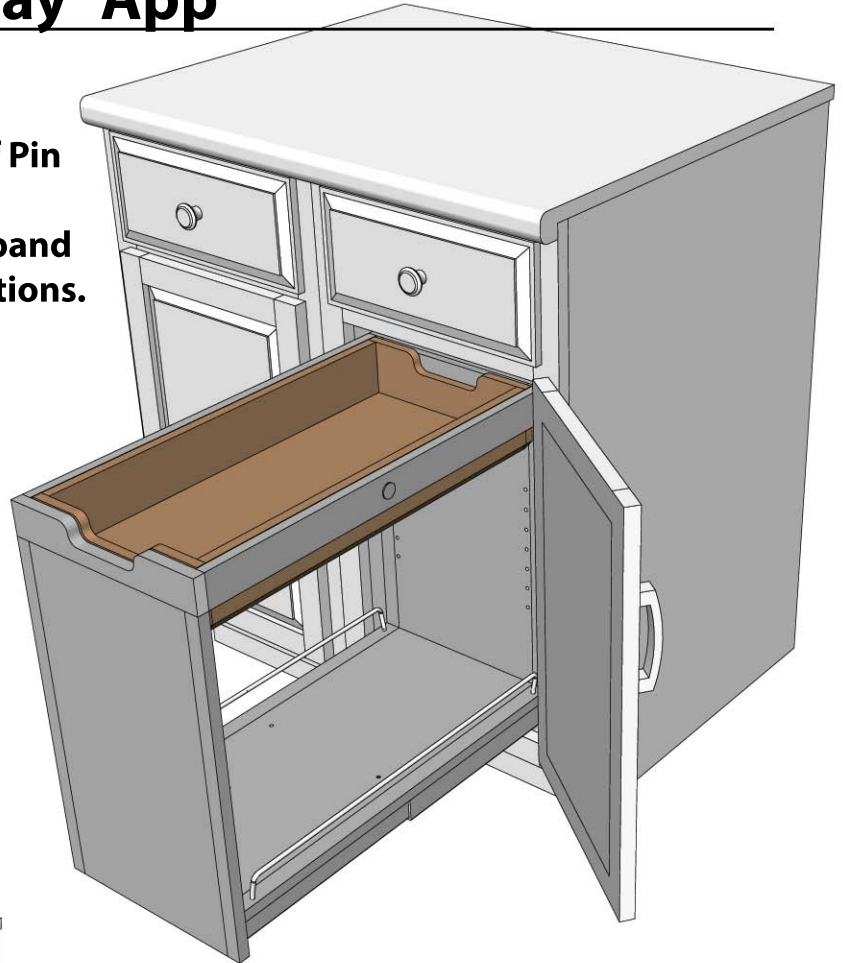

HÄFELE

Always read the instructions carefully and completely before beginning assembly.
Remove and check contents for damage and/or missing parts.

SmartCab Storage Tray "App"

Item# 546.31.863- Storage Tray

Box Contents: 1pc. Storage Tray

4 pc. Adjustable Shelf Pin

Drops into SmartCab Pull Out to expand
your storage and organizational options.

Step 1

Step 2

Installation Instructions

Step 1: Extend your SmartCab Pullout.

Insert 4 Shelf Pins- 2 in each end panel making sure that all 4 pins are at the same level.

Step 2: Place Storage Tray through the top of the SmartCab Pullout to rest upon the 4 shelf pins. Tray location height can be adjusted by relocating the shelf pins.