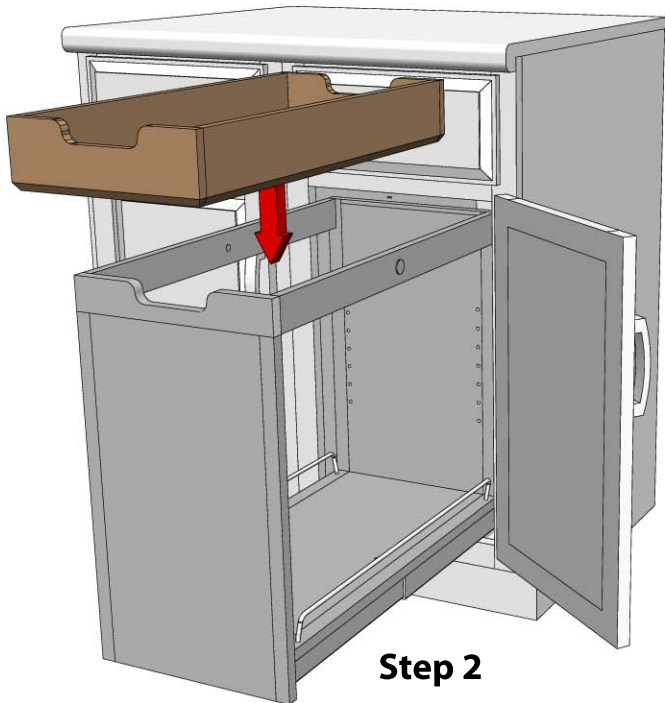

HÄFELE

Always read the instructions carefully and completely before beginning assembly.
Remove and check contents for damage and/or missing parts.

SmartCab Storage Tray "App"

Item# 546.31.863- Storage Tray

Box Contents: 1pc. Storage Tray

4 pc. Adjustable Shelf Pin

Drops into SmartCab Pull Out to expand
your storage and organizational options.

Step 1

Step 2

Installation Instructions

Step 1: Extend your SmartCab Pullout.

Insert 4 Shelf Pins- 2 in each end panel making sure that all 4 pins are at the same level.

Step 2: Place Storage Tray through the top of the SmartCab Pullout to rest upon the 4 shelf pins. Tray location height can be adjusted by relocating the shelf pins.