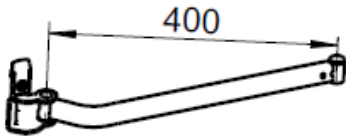

Overview of measurements

40er

Overview of measurements

45er

Overview of measurements

50er

Overview of measurements

60er

Shelf-distance

template for calculating the height distances of the upper shelf

(the sample shows the M-profile 500mm)