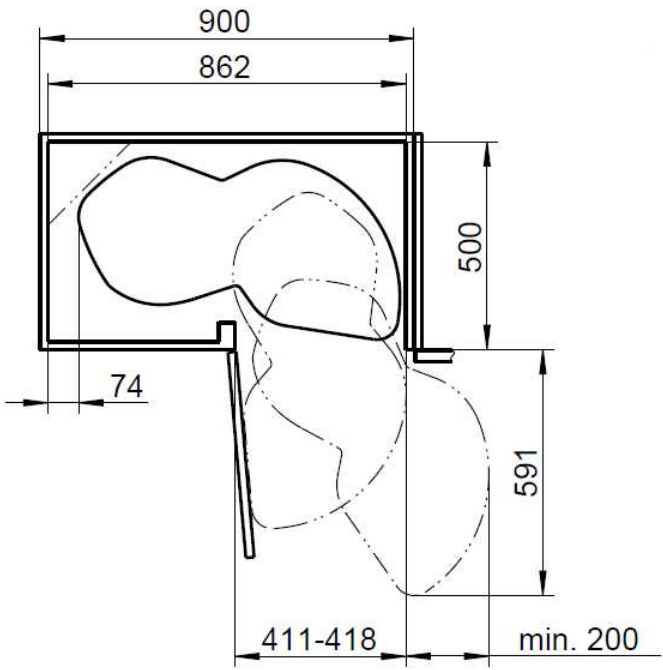

Overview of measurements

40er

Overview of measurements

45er

Overview of measurements

50er

Overview of measurements

60er

Shelf-distance

template for calculating the height distances of the upper shelf

(the sample shows the M-profile 500mm)