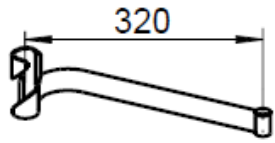

Overview of measurements

40er

Overview of measurements

45er

Overview of measurements

50er

Overview of measurements

60er

Shelf-distance

template for calculating the height distances of the upper shelf

(the sample shows the M-profile 500mm)