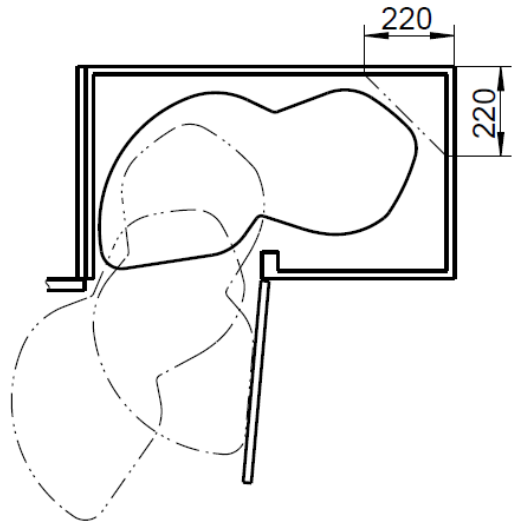

Overview of measurements

40er

Overview of measurements

45er

Overview of measurements

50er

Overview of measurements

60er

Shelf-distance

template for calculating the height distances of the upper shelf

(the sample shows the M-profile 500mm)