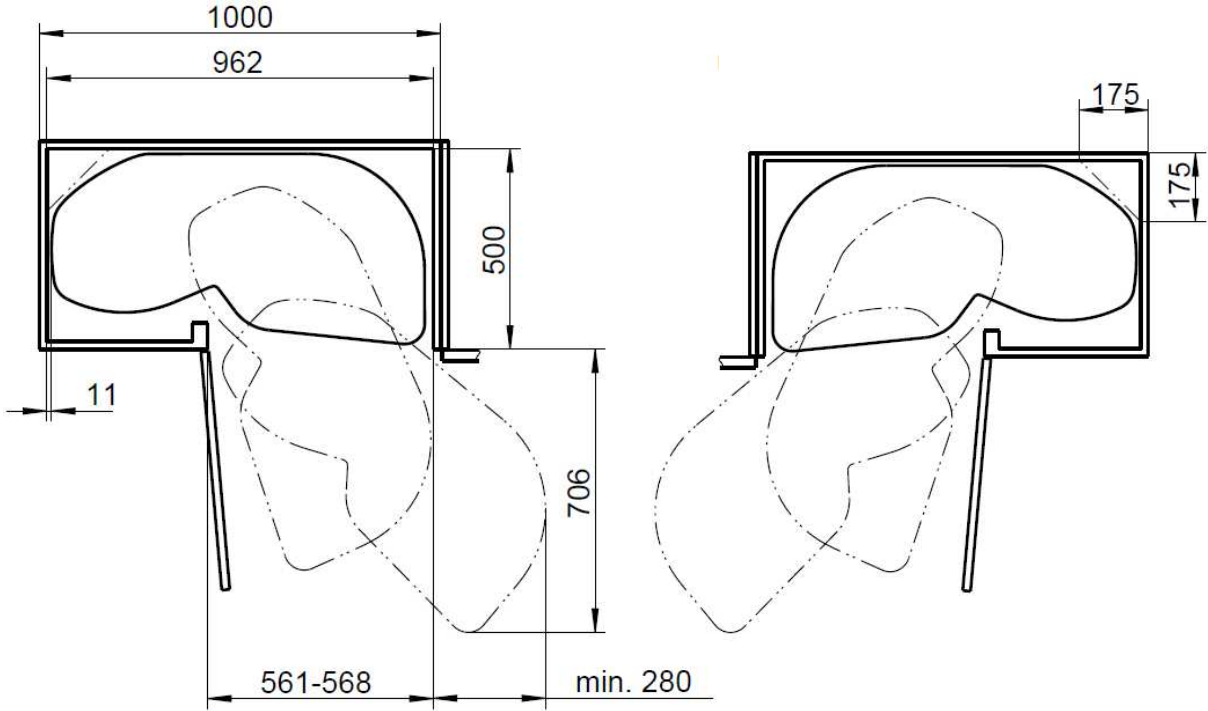

Overview of measurements

40er

Overview of measurements

45er

Overview of measurements

50er

Overview of measurements

60er

Shelf-distance

template for calculating the height distances of the upper shelf

(the sample shows the M-profile 500mm)