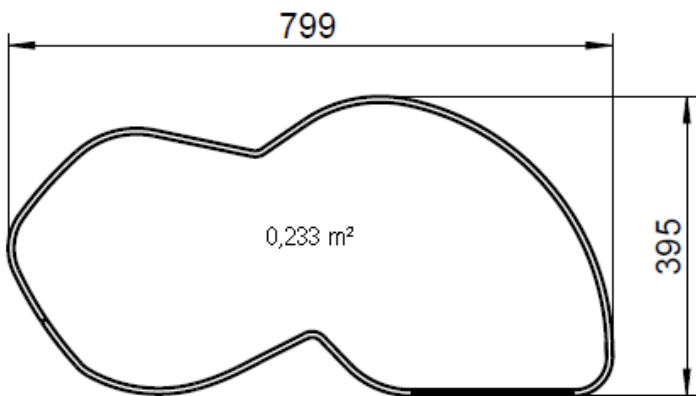

Overview of measurements

40er

Overview of measurements

45er

Overview of measurements

50er

Overview of measurements

60er

Shelf-distance

template for calculating the height distances of the upper shelf

(the sample shows the M-profile 500mm)