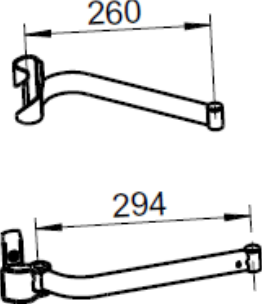

Overview of measurements

40er

Overview of measurements

45er

Overview of measurements

50er

Overview of measurements

60er

Shelf-distance

template for calculating the height distances of the upper shelf

(the sample shows the M-profile 500mm)