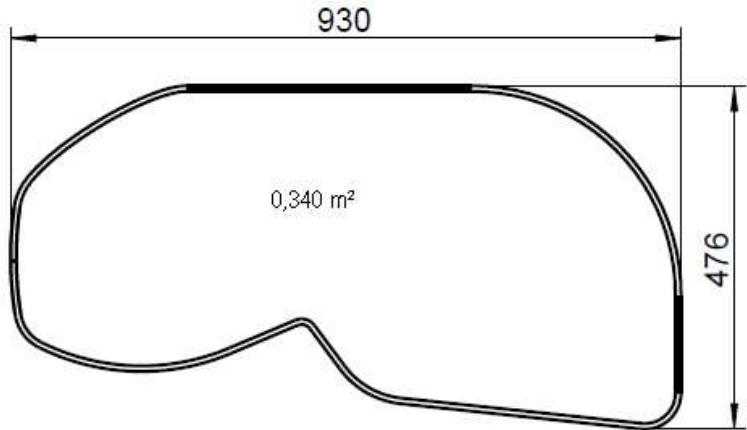

Overview of measurements

40er

Overview of measurements

45er

Overview of measurements

50er

Overview of measurements

60er

Shelf-distance

template for calculating the height distances of the upper shelf

(the sample shows the M-profile 500mm)