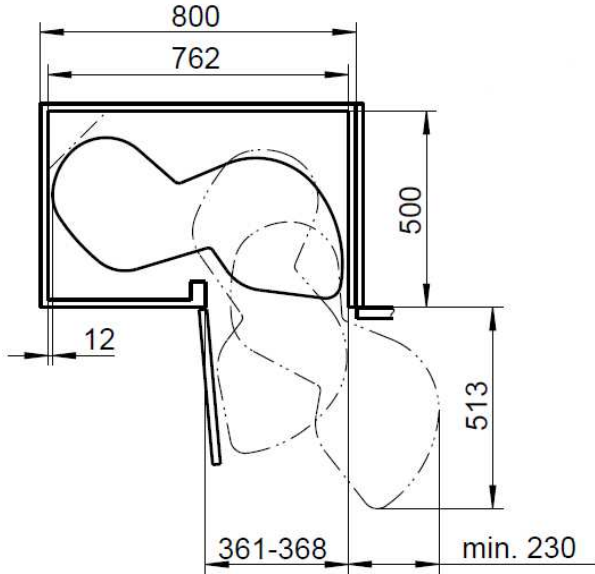

Overview of measurements

40er

Overview of measurements

45er

Overview of measurements

50er

Overview of measurements

60er

Shelf-distance

template for calculating the height distances of the upper shelf

(the sample shows the M-profile 500mm)