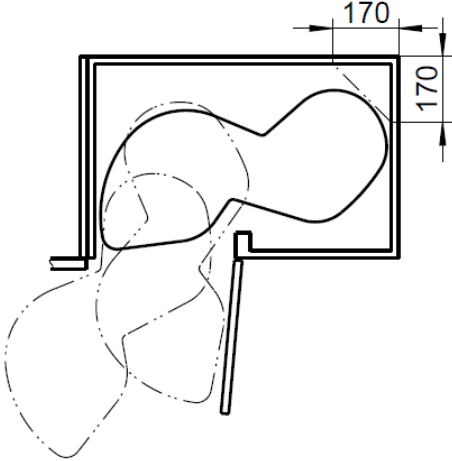

Overview of measurements

40er

Overview of measurements

45er

Overview of measurements

50er

Overview of measurements

60er

Shelf-distance

template for calculating the height distances of the upper shelf

(the sample shows the M-profile 500mm)