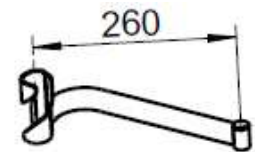

Overview of measurements

40er

Overview of measurements

45er

Overview of measurements

50er

Overview of measurements

60er

Shelf-distance

template for calculating the height distances of the upper shelf

(the sample shows the M-profile 500mm)