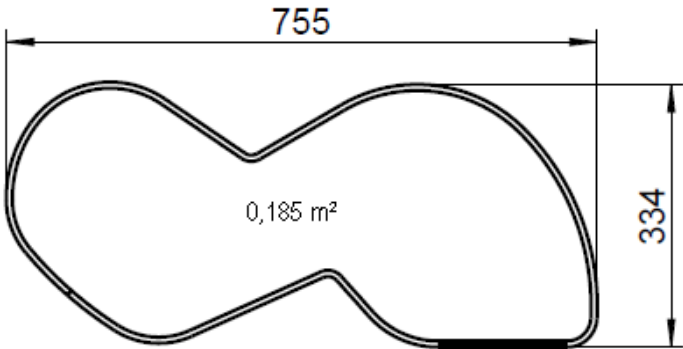

Overview of measurements

40er

Overview of measurements

45er

Overview of measurements

50er

Overview of measurements

60er

Shelf-distance

template for calculating the height distances of the upper shelf

(the sample shows the M-profile 500mm)