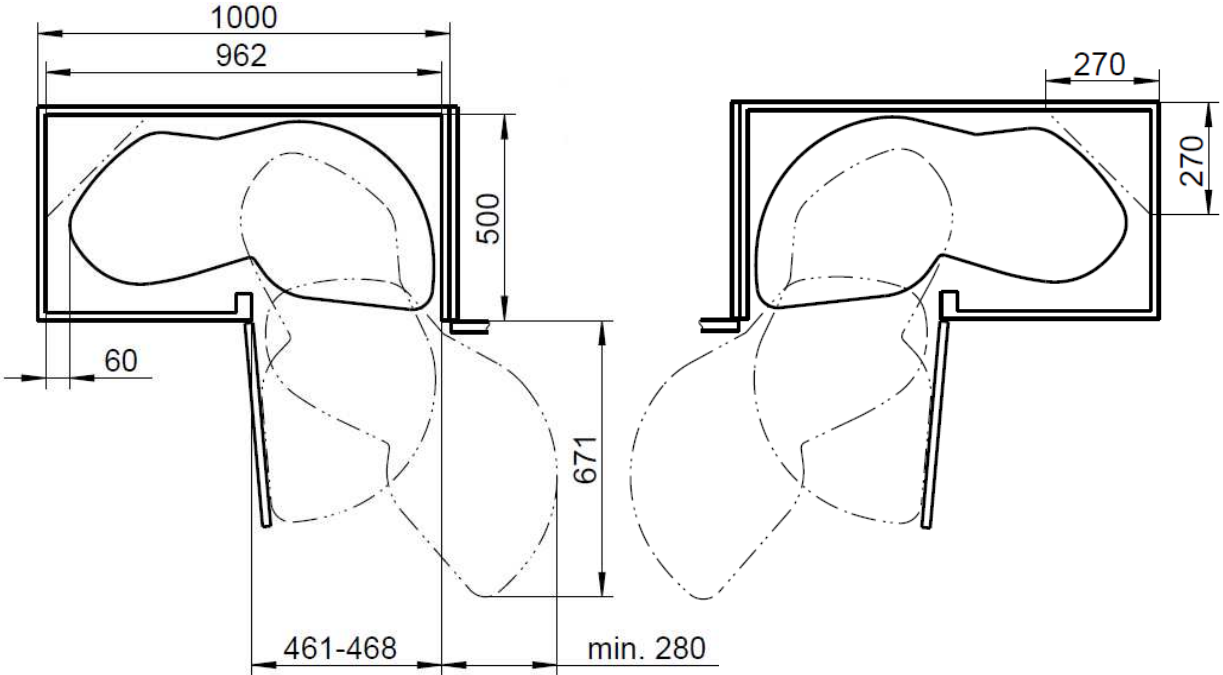

Overview of measurements

40er

Overview of measurements

45er

Overview of measurements

50er

Overview of measurements

60er

Shelf-distance

template for calculating the height distances of the upper shelf

(the sample shows the M-profile 500mm)