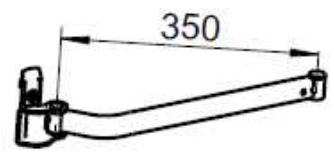

Overview of measurements

40er

Overview of measurements

45er

Overview of measurements

50er

Overview of measurements

60er

Shelf-distance

template for calculating the height distances of the upper shelf

(the sample shows the M-profile 500mm)