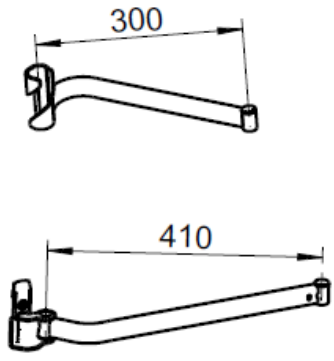

Overview of measurements

40er

Overview of measurements

45er

Overview of measurements

50er

Overview of measurements

60er

Shelf-distance

template for calculating the height distances of the upper shelf

(the sample shows the M-profile 500mm)