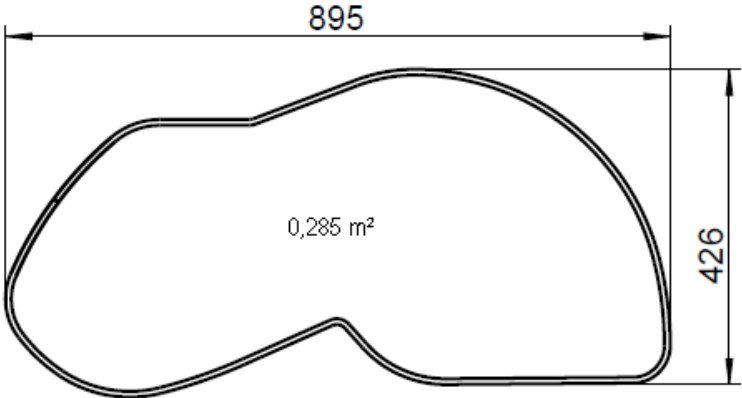

Overview of measurements

40er

Overview of measurements

45er

Overview of measurements

50er

Overview of measurements

60er

Shelf-distance

template for calculating the height distances of the upper shelf

(the sample shows the M-profile 500mm)