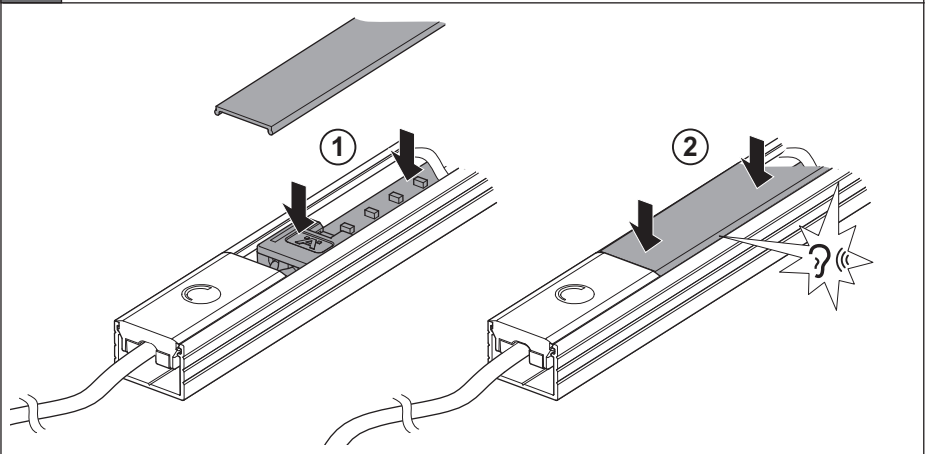

732.28.399

3