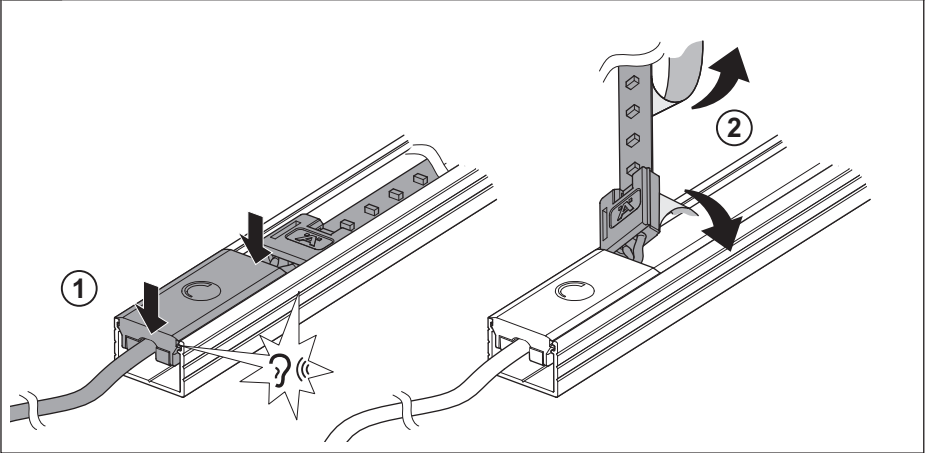

2

732.28.399

3

HDE 08/2015