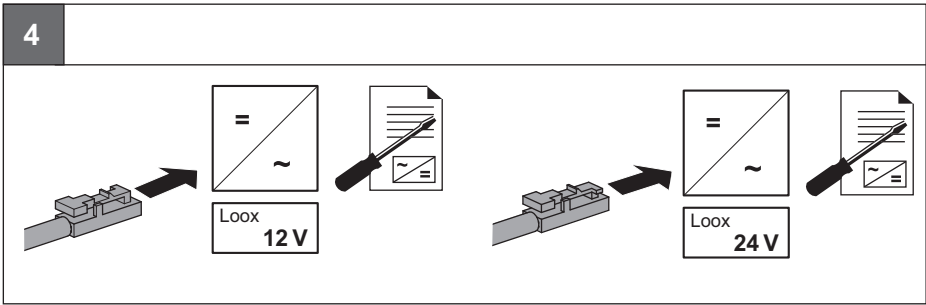

4

732.28.399

HDE 08/2015