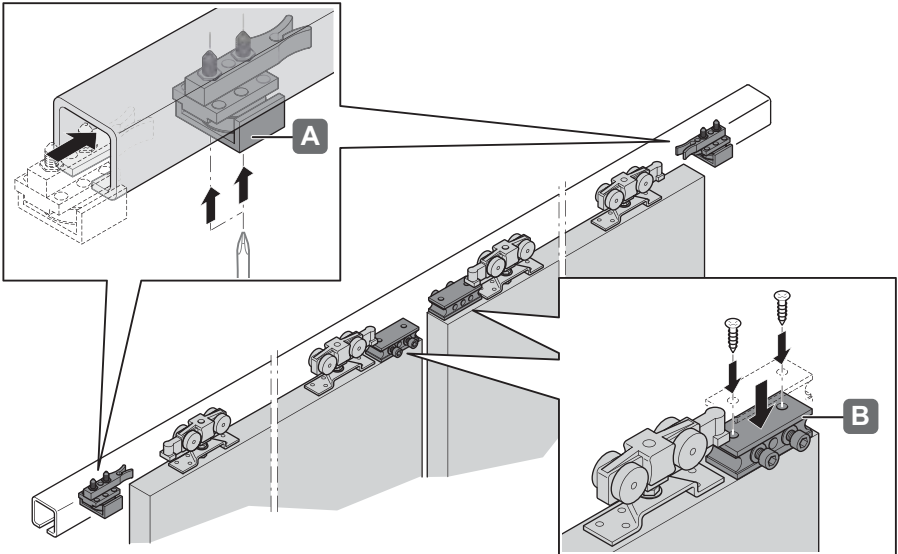

Slido Classic Synchro

940.44.000

i

Classic 40-P
Classic 60-P
Classic 80-P
Classic 100-P

940.44.070

940.44.073

940.44.071
(10 m)

1