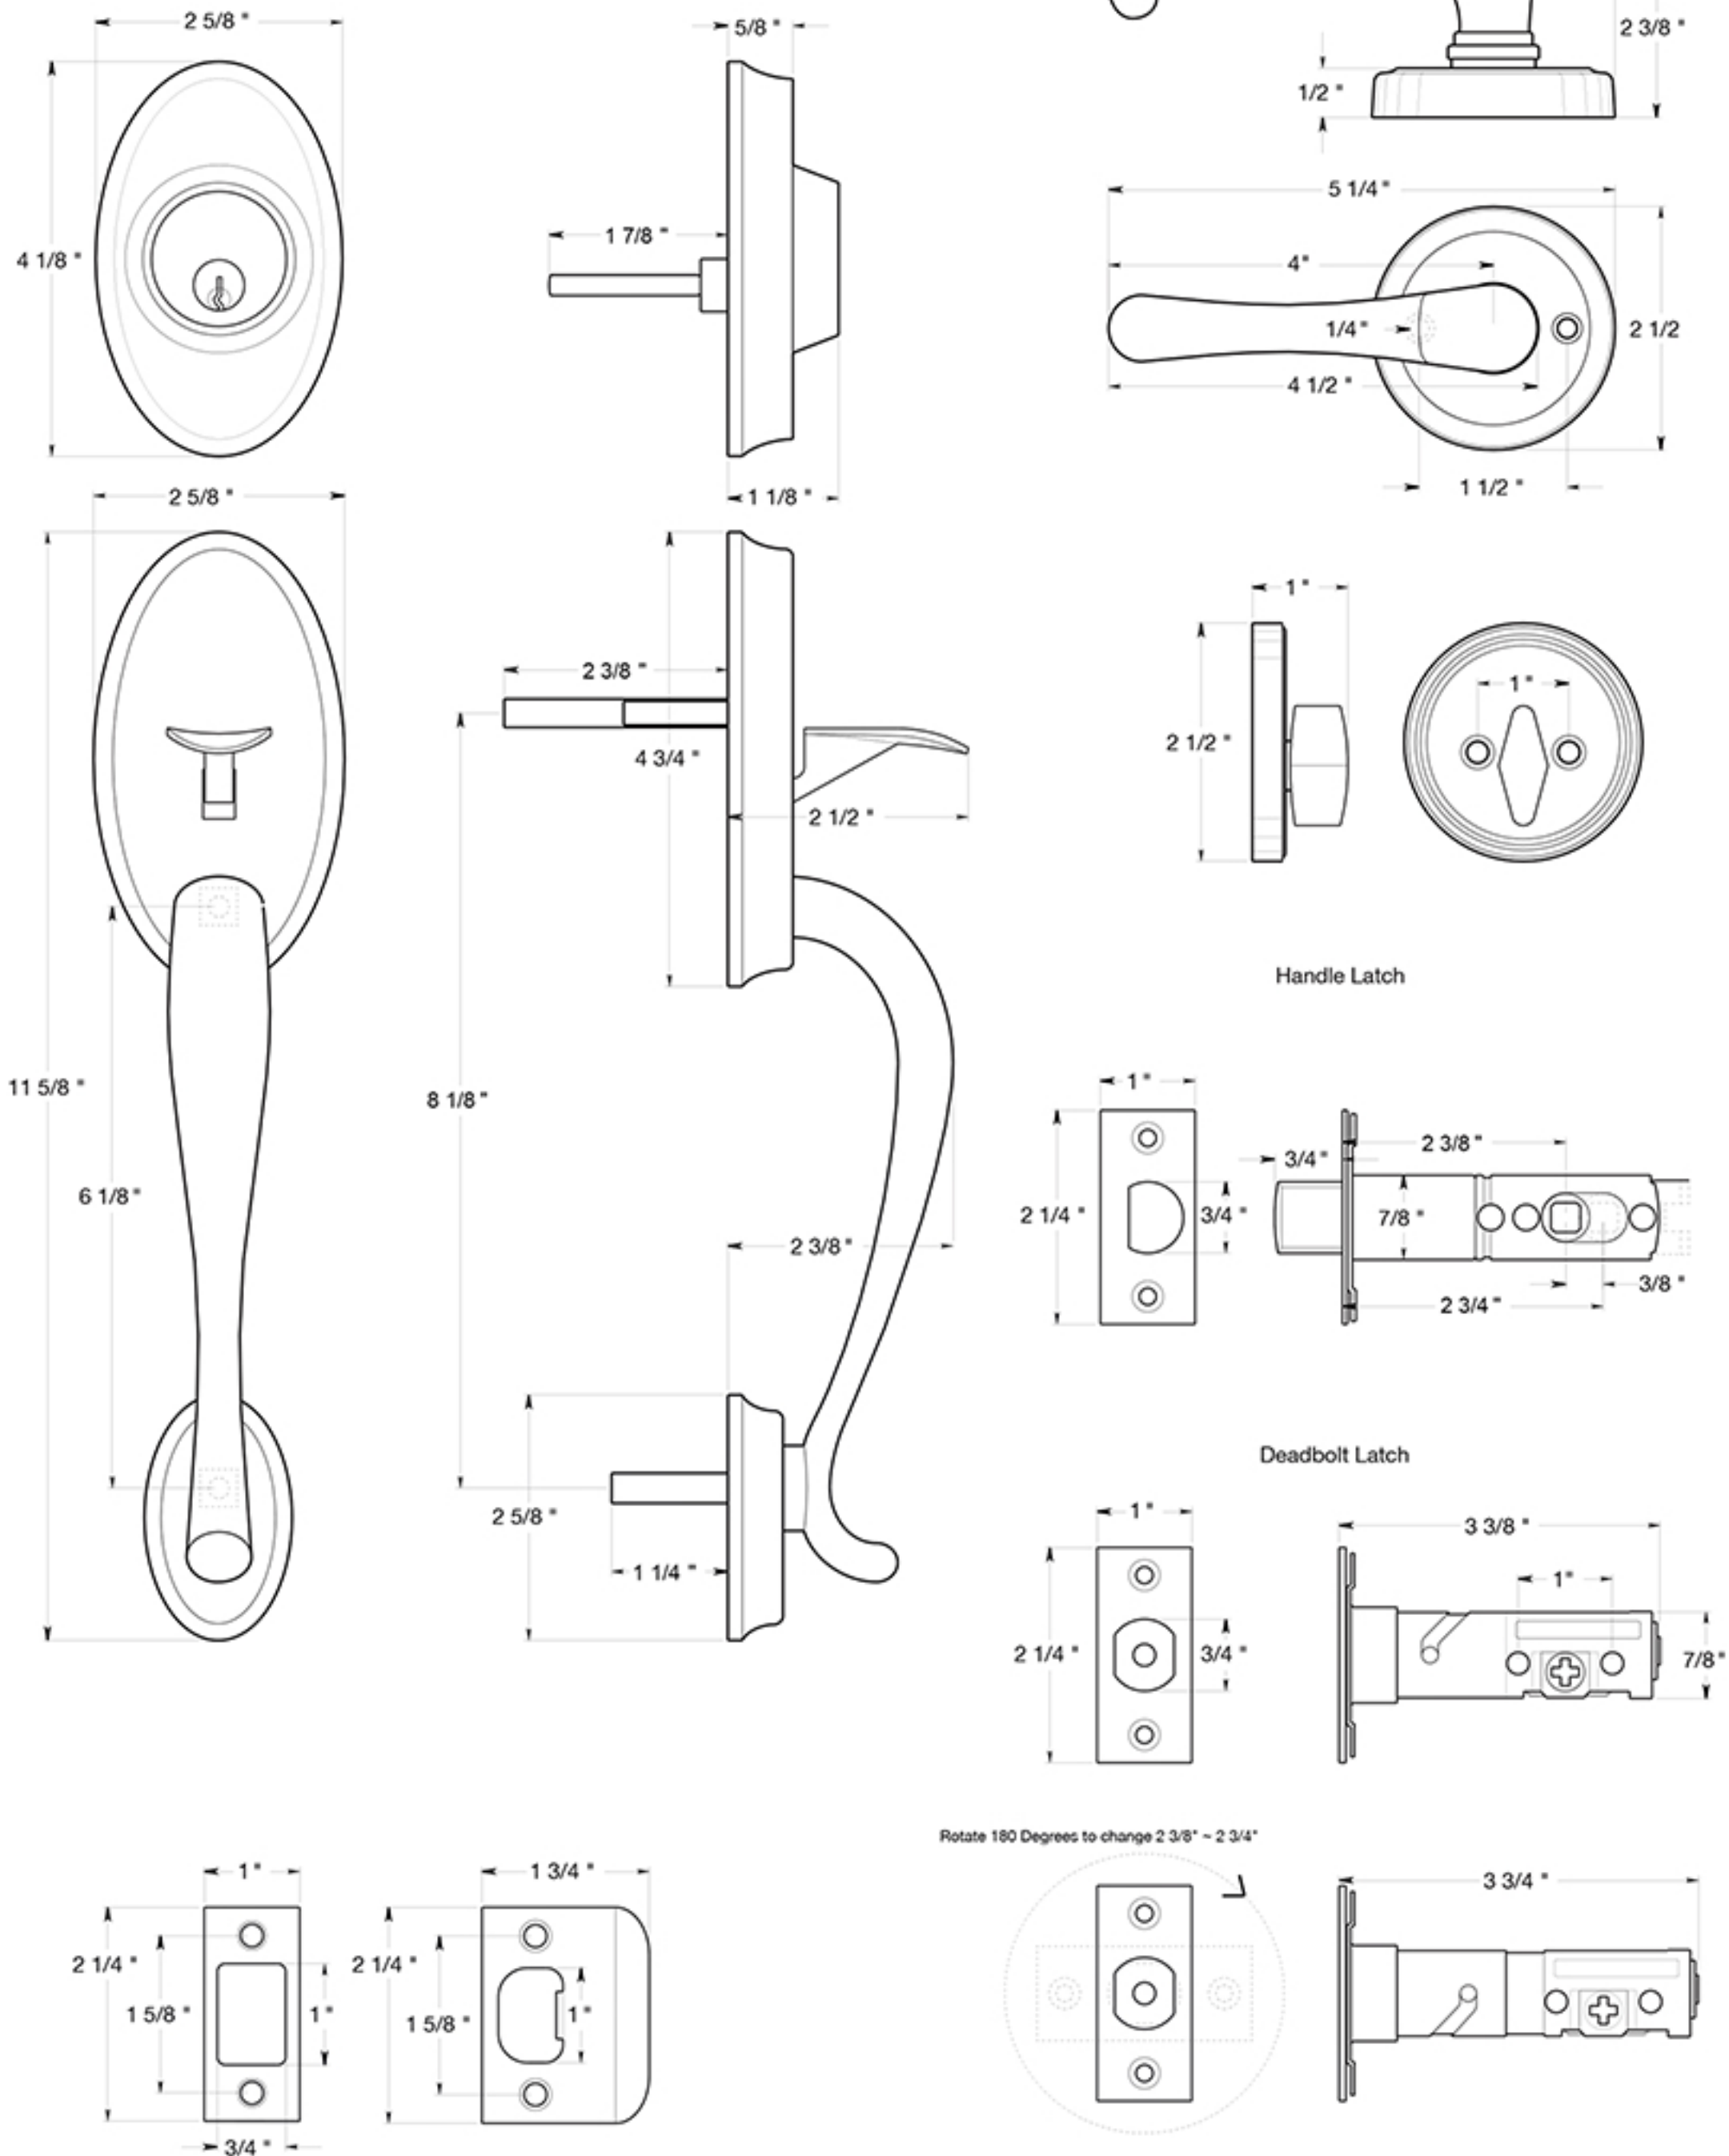

# PRRHCH

RIVERSDALE HANDLESET / ENTRY / WITH CHAPELTON LEVER  
ELITE / SOLID BRASS

DRAWING NOT TO SCALE

NOTE: Deltana reserves the right to constantly improve its products and is not responsible for differences between the product in-hand and the specifications contained in this drawing. We do not recommend to pre-drill holes or pre-cut woods or metals based on the drawing information if the veracity of the specifications has not been proven by the live product.