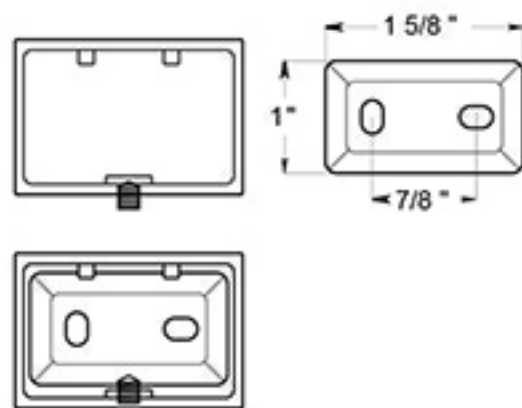

# 55D2002-18

18" TOWEL BAR / SOLID BRASS

DRAWING NOT TO SCALE

NOTE: Deltana reserves the right to constantly improve its products and is not responsible for differences between the product in-hand and the specifications contained in this drawing. We do not recommend to pre-drill holes or pre-cut woods or metals based on the drawing information if the veracity of the specifications has not been proven by the live product.