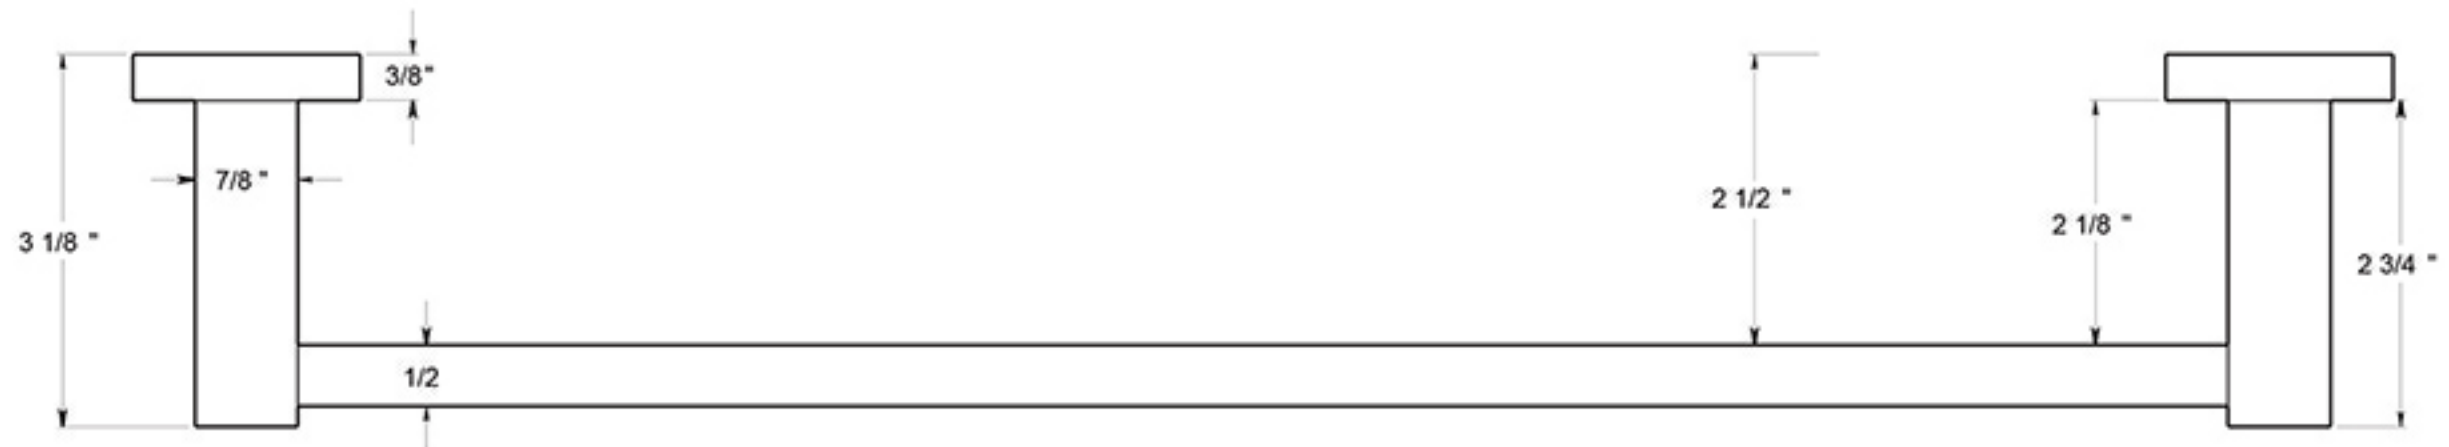

# 55D2002-18

18" TOWEL BAR / SOLID BRASS

DRAWING NOT TO SCALE

NOTE: Deltana reserves the right to constantly improve its products and is not responsible for differences between the product in-hand and the specifications contained in this drawing. We do not recommend to pre-drill holes or pre-cut woods or metals based on the drawing information if the veracity of the specifications has not been proven by the live product.