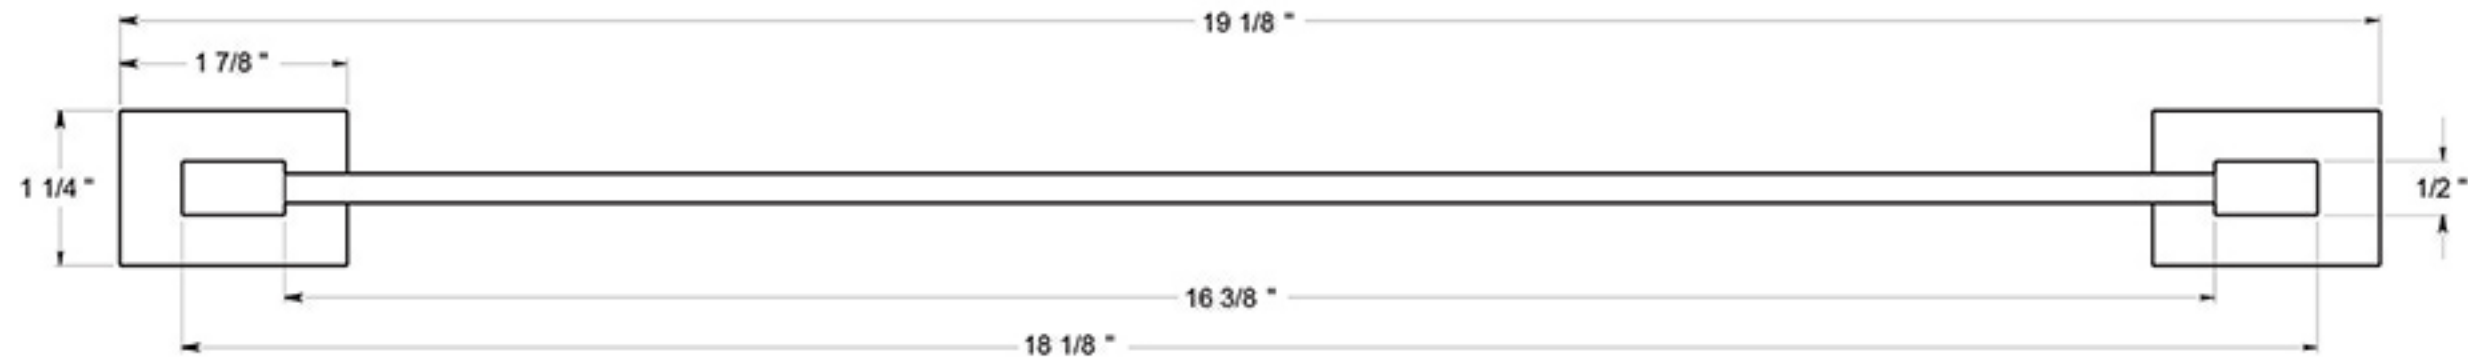

# 55D2002-18

18" TOWEL BAR / SOLID BRASS

DRAWING NOT TO SCALE

NOTE: Deltana reserves the right to constantly improve its products and is not responsible for differences between the product in-hand and the specifications contained in this drawing. We do not recommend to pre-drill holes or pre-cut woods or metals based on the drawing information if the veracity of the specifications has not been proven by the live product.