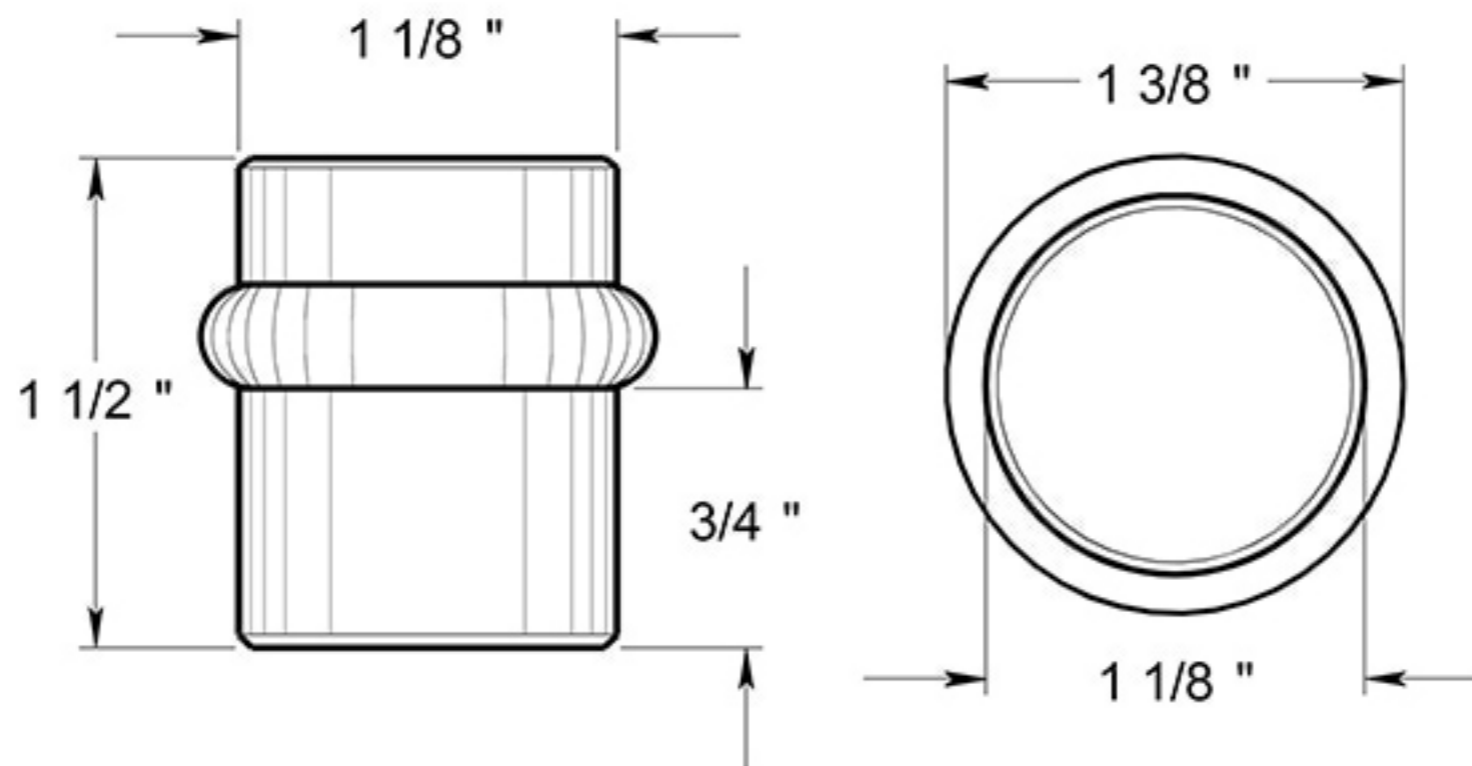

UFB4505

1-1/2" UNIVERSAL FLOOR BUMPER / ROUND FLAT / SOLID BRASS

DRAWING NOT TO SCALE

NOTE: Deltana reserves the right to constantly improve its products and is not responsible for differences between the product in-hand and the specifications contained in this drawing. We do not recommend to pre-drill holes or pre-cut woods or metals based on the drawing information if the veracity of the specifications has not been proven by the live product.