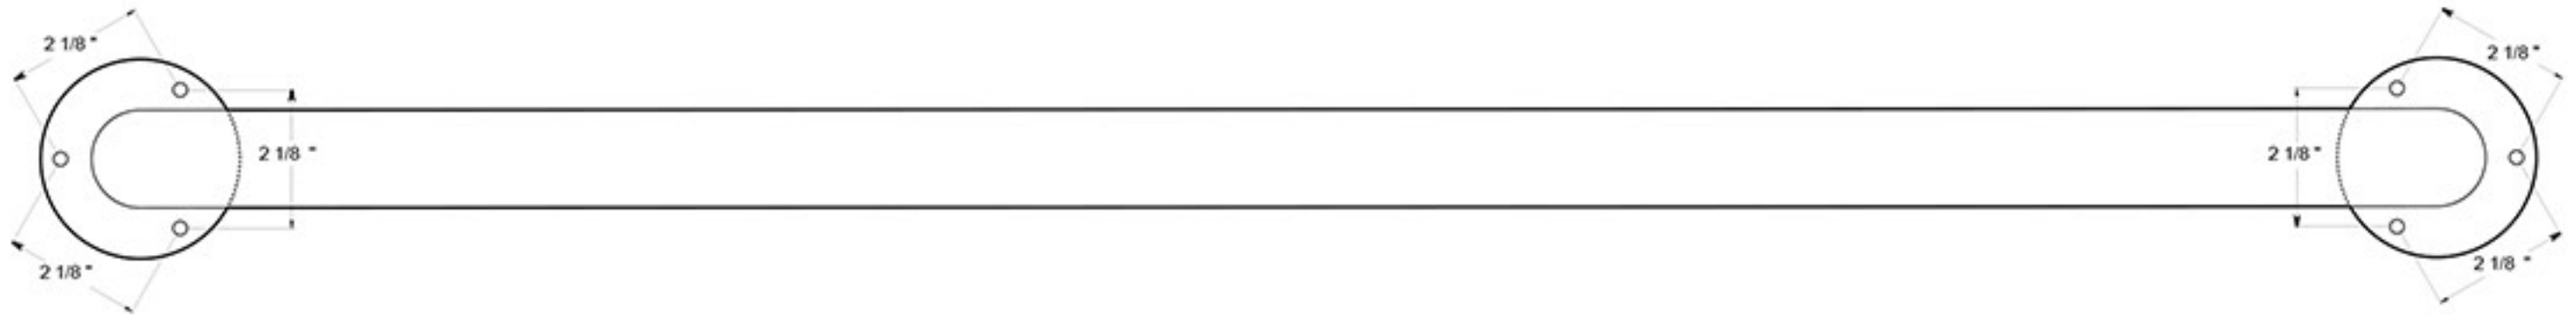

# GB36U32D

36" GRAB BAR / STAINLESS STEEL

DRAWING NOT TO SCALE

NOTE: Deltana reserves the right to constantly improve its products and is not responsible for differences between the product in-hand and the specifications contained in this drawing. We do not recommend to pre-drill holes or pre-cut woods or metals based on the drawing information if the veracity of the specifications has not been proven by the live product.