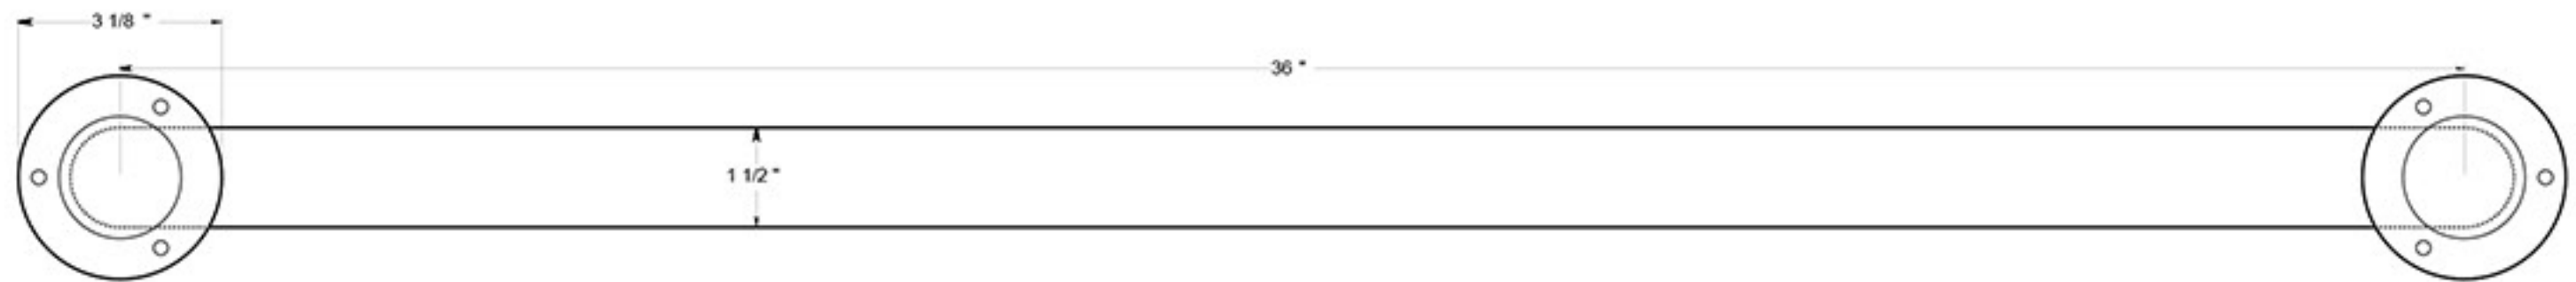

# GB36U32D

36" GRAB BAR / STAINLESS STEEL

DRAWING NOT TO SCALE

NOTE: Deltana reserves the right to constantly improve its products and is not responsible for differences between the product in-hand and the specifications contained in this drawing. We do not recommend to pre-drill holes or pre-cut woods or metals based on the drawing information if the veracity of the specifications has not been proven by the live product.