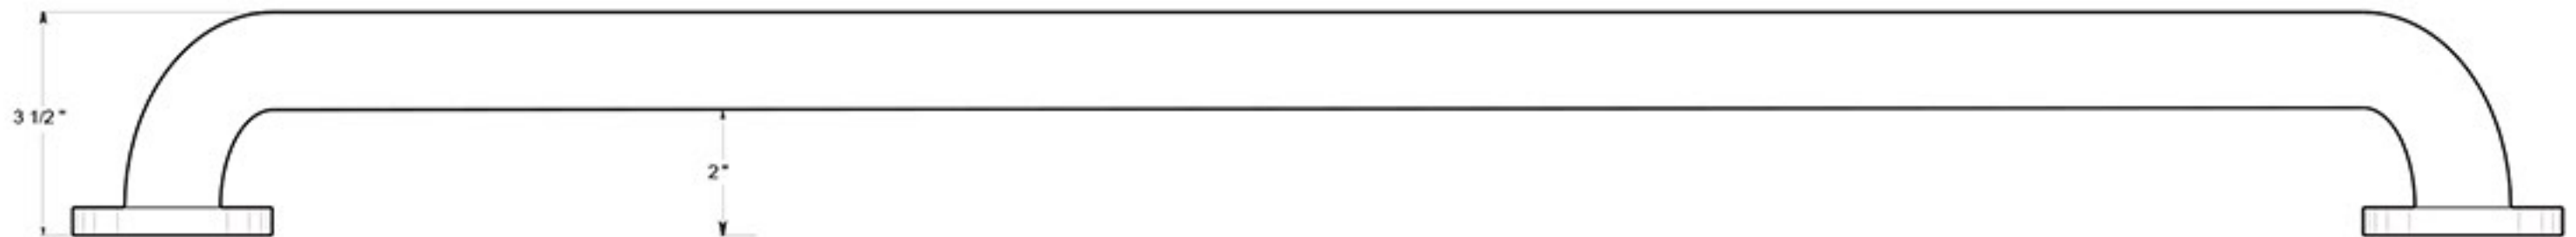

# GB36U32D

36" GRAB BAR / STAINLESS STEEL

DRAWING NOT TO SCALE

NOTE: Deltana reserves the right to constantly improve its products and is not responsible for differences between the product in-hand and the specifications contained in this drawing. We do not recommend to pre-drill holes or pre-cut woods or metals based on the drawing information if the veracity of the specifications has not been proven by the live product.