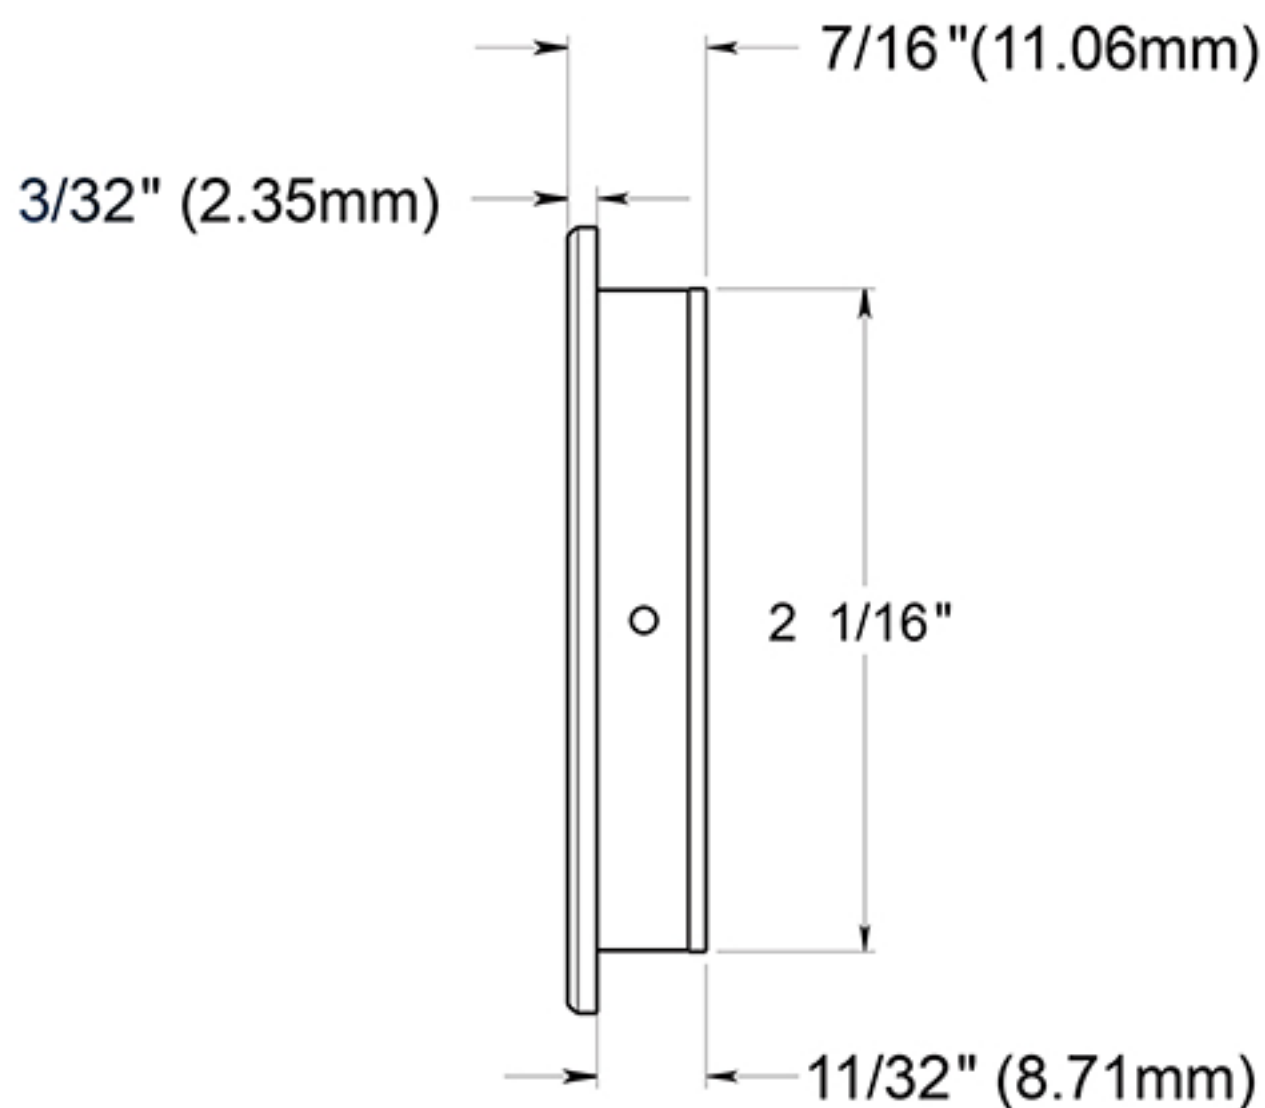

# FP238

2-15/32" DIAMETER ROUND FLUSH PULL / HD / SOLID BRASS

DRAWING NOT TO SCALE

NOTE: Deltana reserves the right to constantly improve its products and is not responsible for differences between the product in-hand and the specifications contained in this drawing. We do not recommend to pre-drill holes or pre-cut woods or metals based on the drawing information if the veracity of the specifications has not been proven by the live product.