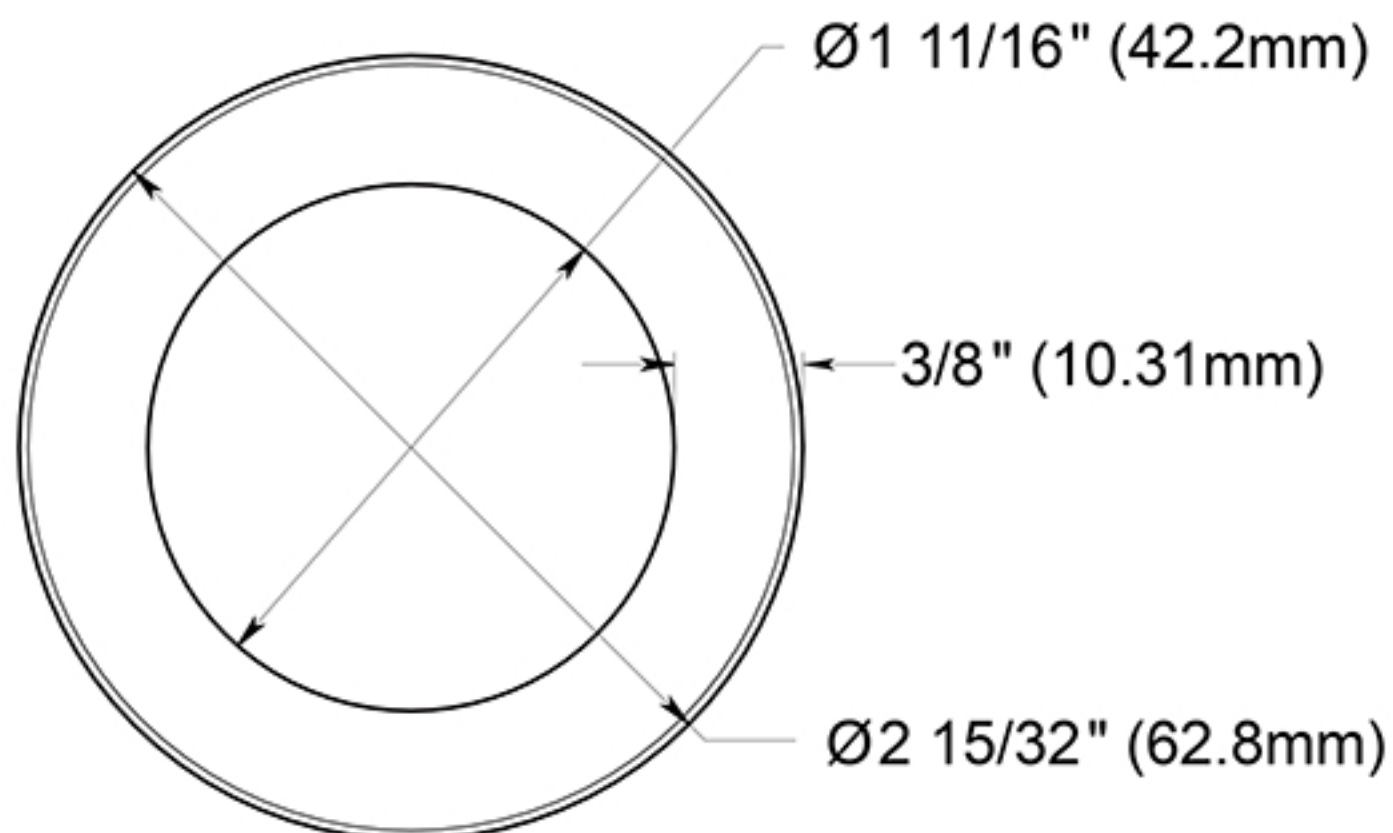

# FP238

2-15/32" DIAMETER ROUND FLUSH PULL / HD / SOLID BRASS

DRAWING NOT TO SCALE

NOTE: Deltana reserves the right to constantly improve its products and is not responsible for differences between the product in-hand and the specifications contained in this drawing. We do not recommend to pre-drill holes or pre-cut woods or metals based on the drawing information if the veracity of the specifications has not been proven by the live product.