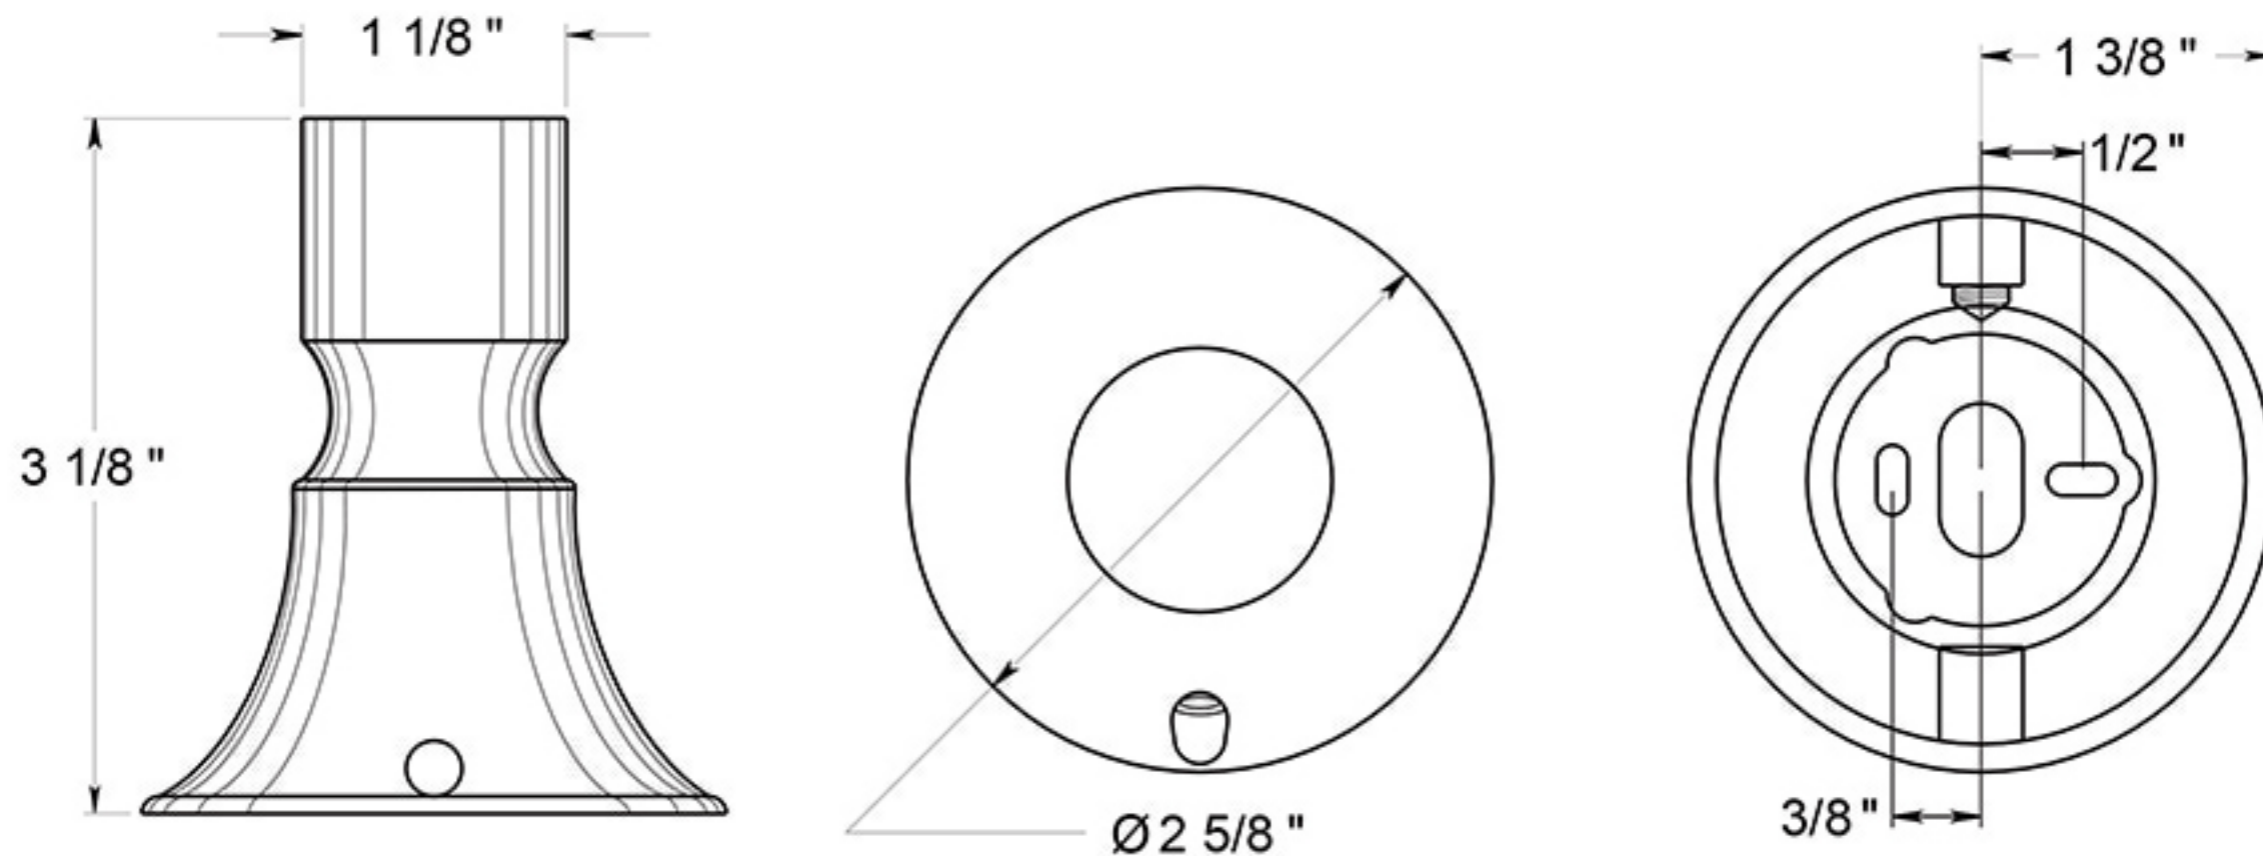

88SRH

SINGLE ROBE HOOK / SOLID BRASS

DRAWING NOT TO SCALE

NOTE: Deltana reserves the right to constantly improve its products and is not responsible for differences between the product in-hand and the specifications contained in this drawing. We do not recommend to pre-drill holes or pre-cut woods or metals based on the drawing information if the veracity of the specifications has not been proven by the live product.