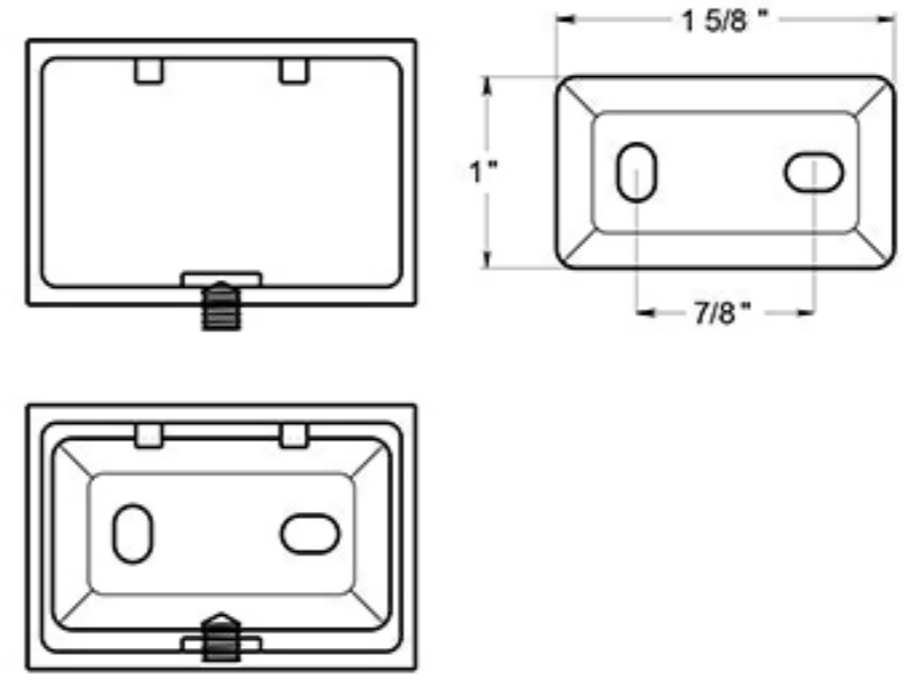

# 55D2010

DOUBLE ROBE HOOK / SOLID BRASS

DRAWING NOT TO SCALE

NOTE: Deltana reserves the right to constantly improve its products and is not responsible for differences between the product in-hand and the specifications contained in this drawing. We do not recommend to pre-drill holes or pre-cut woods or metals based on the drawing information if the veracity of the specifications has not been proven by the live product.