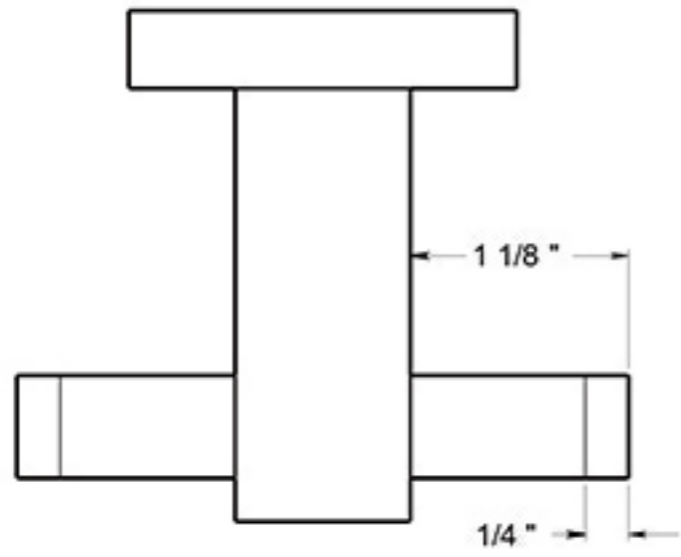

# 55D2010

DOUBLE ROBE HOOK / SOLID BRASS

DRAWING NOT TO SCALE

NOTE: Deltana reserves the right to constantly improve its products and is not responsible for differences between the product in-hand and the specifications contained in this drawing. We do not recommend to pre-drill holes or pre-cut woods or metals based on the drawing information if the veracity of the specifications has not been proven by the live product.