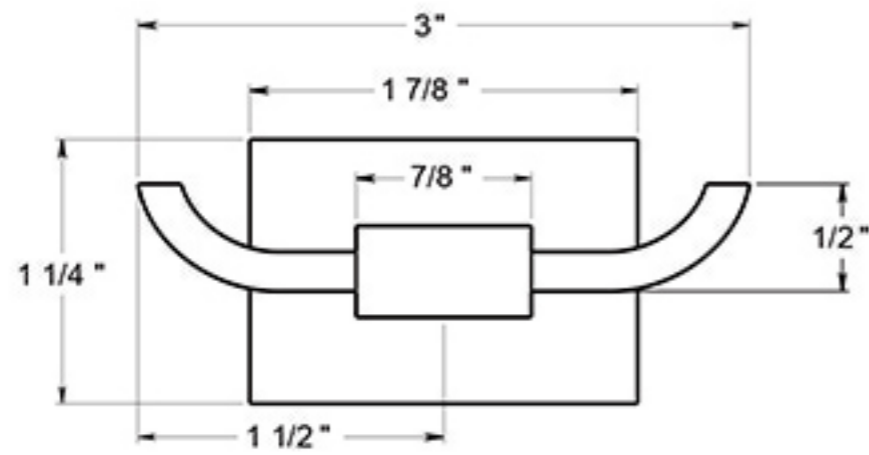

# 55D2010

DOUBLE ROBE HOOK / SOLID BRASS

DRAWING NOT TO SCALE

NOTE: Deltana reserves the right to constantly improve its products and is not responsible for differences between the product in-hand and the specifications contained in this drawing. We do not recommend to pre-drill holes or pre-cut woods or metals based on the drawing information if the veracity of the specifications has not been proven by the live product.