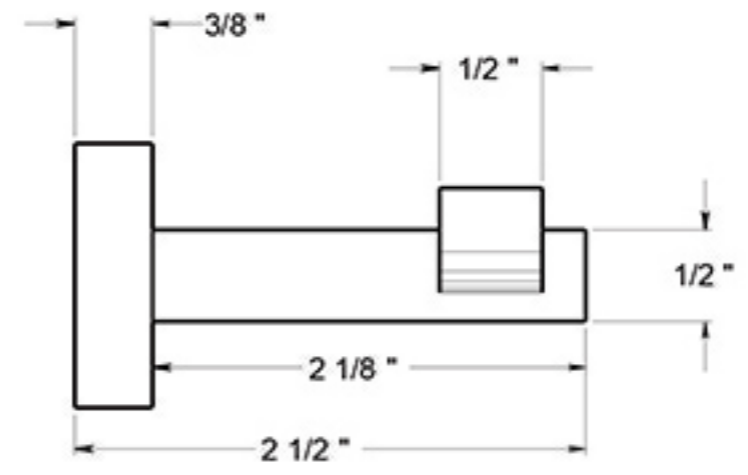

# 55D2010

DOUBLE ROBE HOOK / SOLID BRASS

DRAWING NOT TO SCALE

NOTE: Deltana reserves the right to constantly improve its products and is not responsible for differences between the product in-hand and the specifications contained in this drawing. We do not recommend to pre-drill holes or pre-cut woods or metals based on the drawing information if the veracity of the specifications has not been proven by the live product.