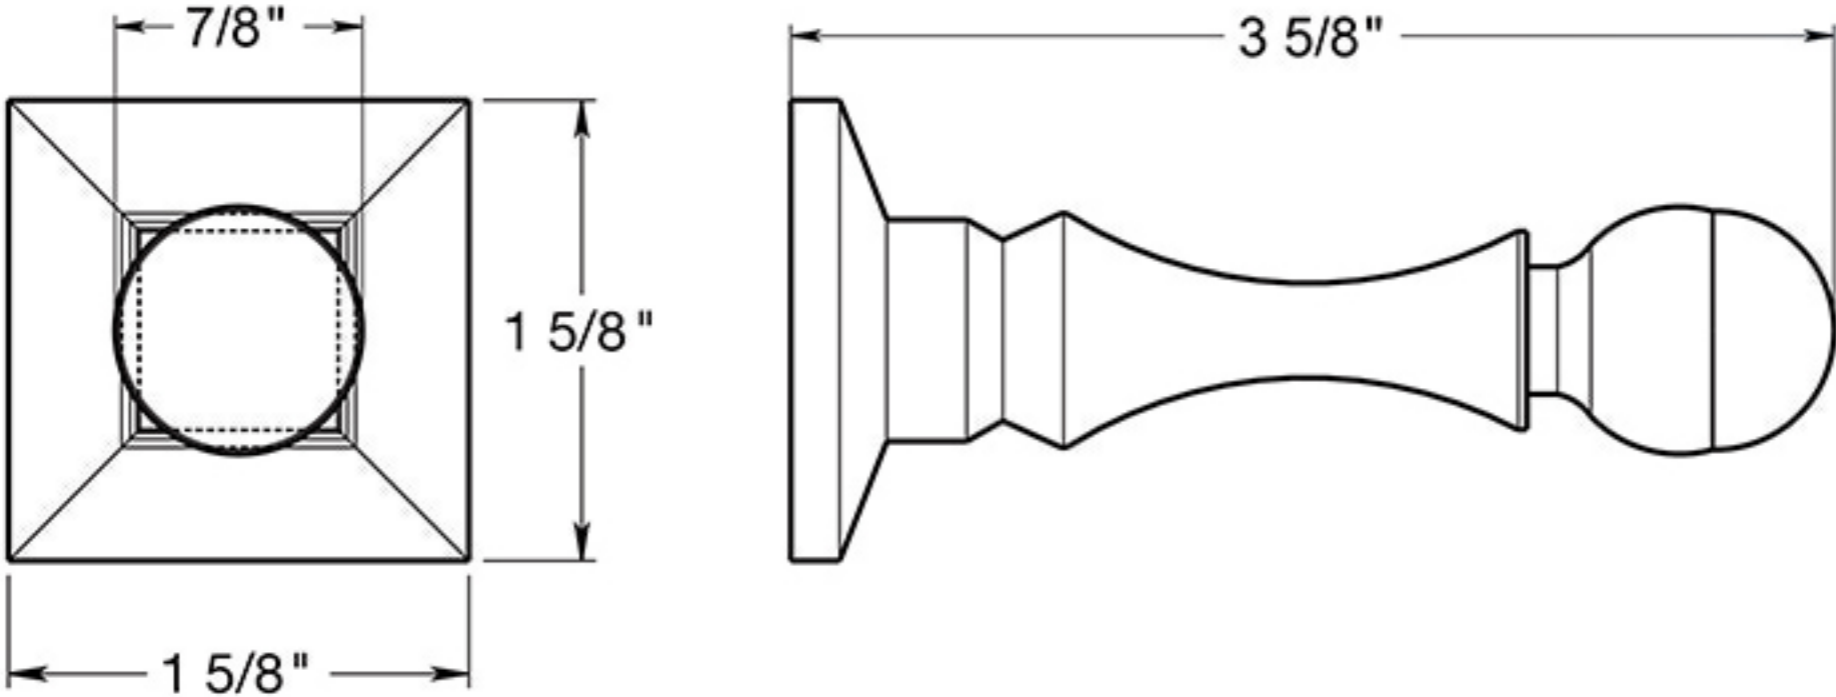

# BDH35

3-1/2" BASEBOARD DOOR BUMPER / HD / SOLID BRASS

DRAWING NOT TO SCALE

NOTE: Deltana reserves the right to constantly improve its products and is not responsible for differences between the product in-hand and the specifications contained in this drawing. We do not recommend to pre-drill holes or pre-cut woods or metals based on the drawing information if the veracity of the specifications has not been proven by the live product.