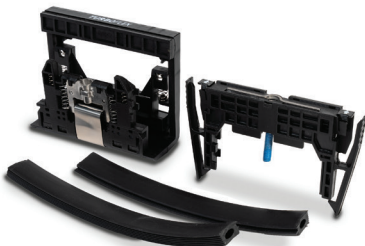

## THE FUTURE OF GLASS RAILINGS IS HERE

CRL's TURBOFLEX combines the best features of glass railings into one groundbreaking system. Its advanced glass securing technology offers both tilt and height adjustment, while dramatically reducing installation time. The TURBOFLEX base shoe accommodates glass thicknesses from 1/2" to 27/32", which simplifies ordering, reduces jobsite errors, and eliminates the need to stock multiple profiles.

### The Essentials

Glass Mounting Set

Mounting Tools

Top and Fascia Mount Base Shoes

### The Complete Package

- 1. INSTALLATION:** Significantly faster to install than existing dry-glaze railing systems. No costly installation tool kits required, only an innovative mounting drill bit.
- 2. ADJUSTABILITY:** Glass securing system offers  $\pm 2$  degrees of glass tilt adjustment for a precise plumb and level.  $\pm 1/8$ " height adjusters are also available to better align glass.
- 3. VERSATILITY:** A single base shoe accommodates monolithic and laminated glass thicknesses from  $1/2$ " to  $27/32$ ". No need to stock or order multiple base shoes.
- 4. STABILITY:** Unmatched structural performance—passed Miami-Dade HVHZ testing. System uses stainless steel and high-strength composite components proven through extensive cycle testing for extreme-environment durability.
- 5. SAFETY:** TURBOFLEX is installed from the inside, eliminating the need for scaffolding and minimizing the risk of falls.
- 6. GLASS:** Select from a variety of OBE glass options for a true one-stop shop. They include laminated glass, bird glass, tinted glass, and decorative glass.
- 7. SUSTAINABILITY:** Unique hollow base shoe design uses 60% less material than standard base shoes while making it much lighter to reduce shipping costs.