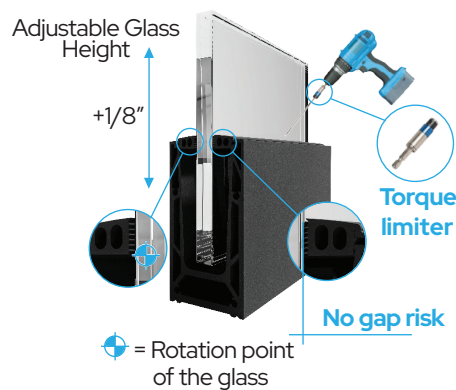

BREAKTHROUGH INNOVATION BUILT FOR THE INDUSTRY

The Complete Package

1. **1. INSTALLATION:** Significantly faster to install than existing dry-glaze railing systems. No costly installation tool kits required, only an innovative mounting drill bit.
2. **2. ADJUSTABILITY:** Glass securing system offers ± 2 degrees of glass tilt adjustment for a precise plumb and level. $\pm 1/8$ " height adjusters are also available to better align glass.
3. **3. VERSATILITY:** A single base shoe accommodates monolithic and laminated glass thicknesses from $1/2$ " to $27/32$ ". No need to stock or order multiple base shoes.
4. **4. STABILITY:** Unmatched structural performance—passed Miami-Dade HVHZ testing. System uses stainless steel and high-strength composite components proven through extensive cycle testing for extreme-environment durability.
5. **5. SAFETY:** TURBOFLEX is installed from the inside, eliminating the need for scaffolding and minimizing the risk of falls.
6. **6. GLASS:** Select from a variety of OBE glass options for a true one-stop shop. They include laminated glass, bird glass, tinted glass, and decorative glass.
7. **7. SUSTAINABILITY:** Unique hollow base shoe design uses 60% less material than standard base shoes while making it much lighter to reduce shipping costs.

First-of-its-Kind Glass Adjustment and Securing System

1. 1 Position the glass to the desired angle
2. 2 Secure glass with a single screw
3. 3 Ready

Get Started in Hand Rails Online®
or call 800.421.6144 to start your quote today.

See it in Action