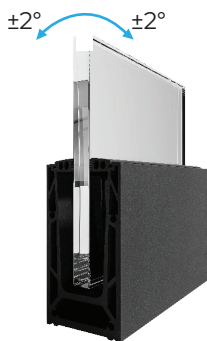

BREAKTHROUGH INNOVATION BUILT FOR THE INDUSTRY

The Complete Package

1. **1. INSTALLATION:** Significantly faster to install than existing dry-glaze railing systems. No costly installation tool kits required, only an innovative mounting drill bit.
2. **2. ADJUSTABILITY:** Glass securing system offers ± 2 degrees of glass tilt adjustment for a precise plumb and level. $\pm 1/8$ " height adjusters are also available to better align glass.
3. **3. VERSATILITY:** A single base shoe accommodates monolithic and laminated glass thicknesses from $1/2$ " to $27/32$ ". No need to stock or order multiple base shoes.
4. **4. STABILITY:** Unmatched structural performance—passed Miami-Dade HVHZ testing. System uses stainless steel and high-strength composite components proven through extensive cycle testing for extreme-environment durability.
5. **5. SAFETY:** TURBOFLEX is installed from the inside, eliminating the need for scaffolding and minimizing the risk of falls.
6. **6. GLASS:** Select from a variety of OBE glass options for a true one-stop shop. They include laminated glass, bird glass, tinted glass, and decorative glass.
7. **7. SUSTAINABILITY:** Unique hollow base shoe design uses 60% less material than standard base shoes while making it much lighter to reduce shipping costs.

First-of-its-Kind Glass Adjustment and Securing System

1. 1 Position the glass to the desired angle
2. 2 Secure glass with a single screw
3. 3 Ready