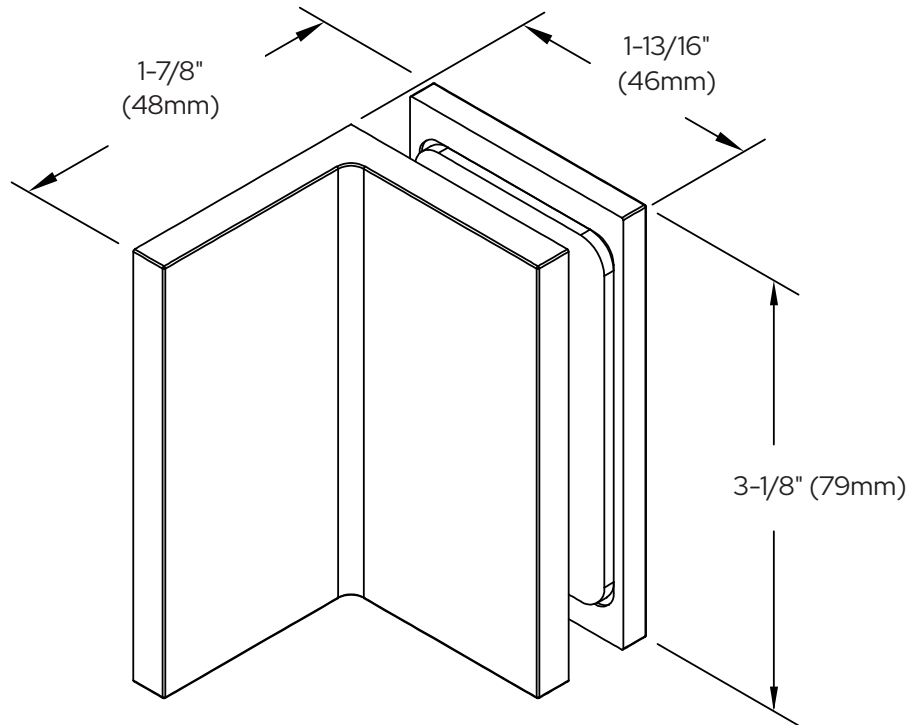

*** SEE TEMPLATE ON BACK ***
Refer to Dimensions Shown
to Ensure Accuracy

Specifications:

Material:	Solid brass
Glass Thickness Range:	5/16" (8mm) to 3/8" (10mm)
Hole Size Required:	5/8" (16mm)
Includes:	Mounting, screws and gaskets

COMO
Wall Mount Bracket
CAT. NO. COM90S

IMPORTANT: Project measurements from the edge of the glass.

Glass Cutout

COMO
Wall Mount Bracket
CAT. NO. COM90S