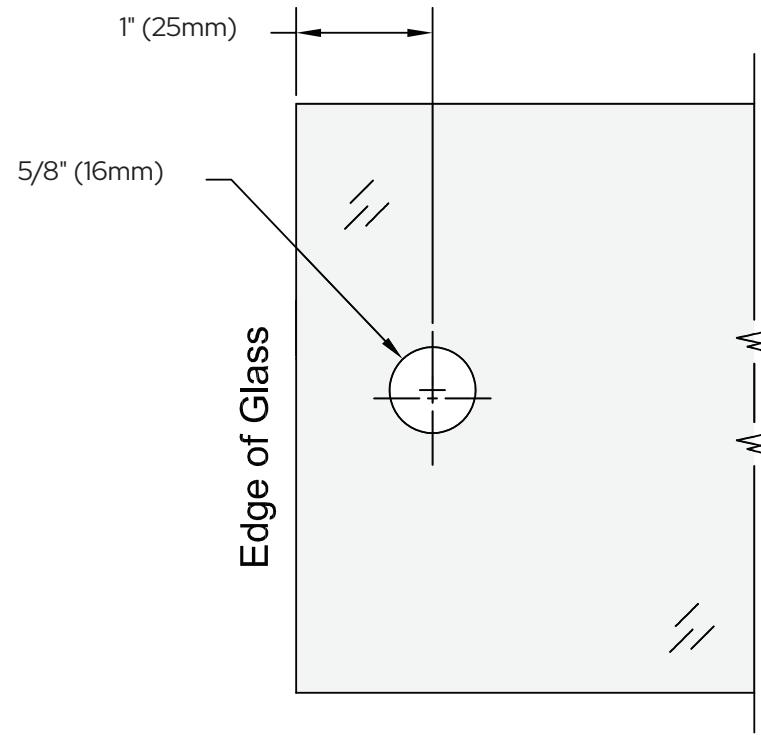

*** SEE TEMPLATE ON BACK ***
Refer to Dimensions Shown
to Ensure Accuracy

Specifications:

Material:	Solid brass
Glass Thickness Range:	5/16" (8mm) to 3/8" (10mm)
Hole Size Required:	5/8" (16mm)
Includes:	Mounting, screws and gaskets

COMO
Wall Mount Bracket
CAT. NO. COM90S

IMPORTANT: Project measurements from the edge of the glass.

Glass Cutout

COMO
Wall Mount Bracket
CAT. NO. COM90S