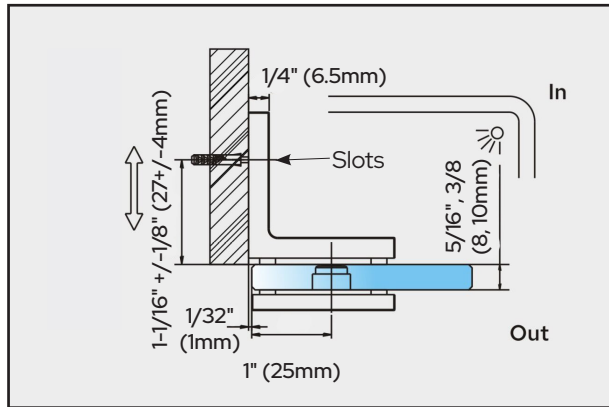

*** SEE TEMPLATE ON BACK ***
Refer to Dimensions Shown
to Ensure Accuracy

Specifications:

Material:	Solid brass
Glass Thickness Range:	5/16" (8mm) to 3/8" (10mm)
Hole Size Required:	5/8" (16mm)
Includes:	Mounting, screws and gaskets

COMO
Wall Mount Bracket
CAT. NO. COM90S

IMPORTANT: Project measurements from the edge of the glass.

Glass Cutout

COMO
Wall Mount Bracket
CAT. NO. COM90S