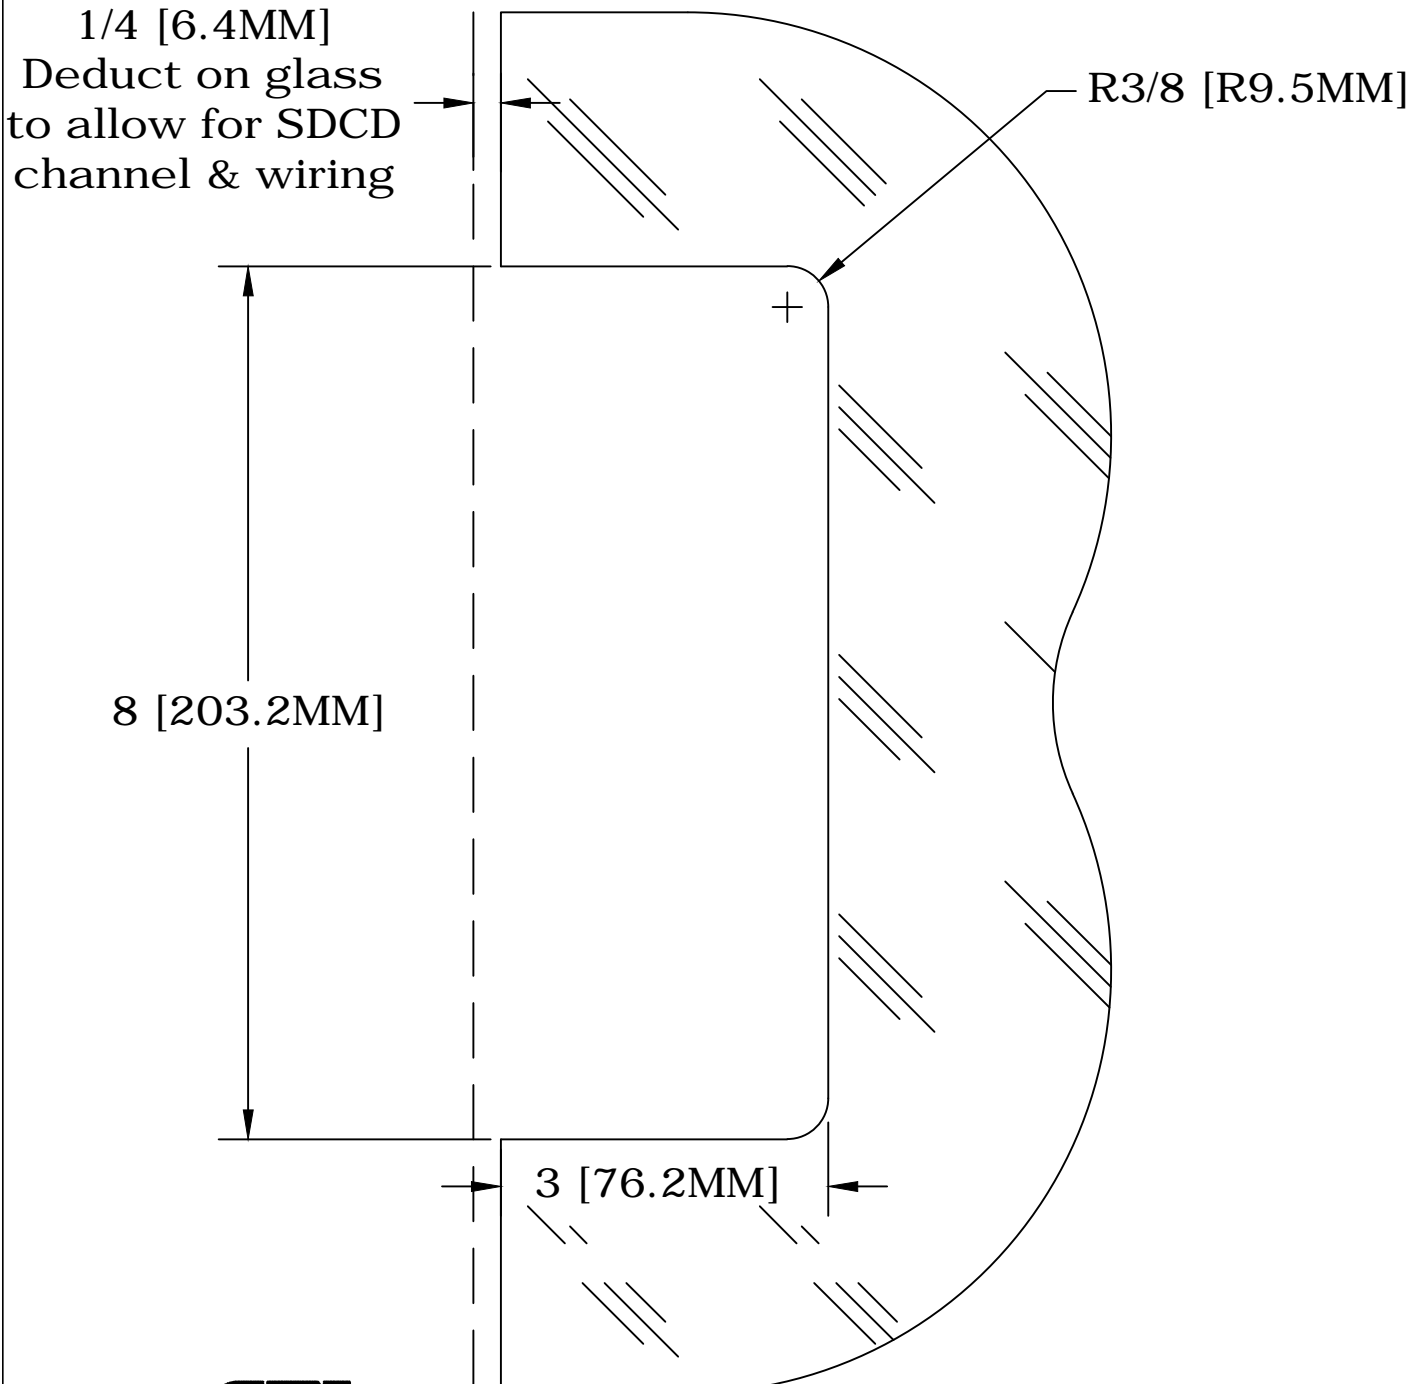

GLASS CUT-OUT 4" X 10" ELECTRIC STRIKE

CRL DOOR RAIL SYSTEM

C.R. Laurence Architectural Products

Phone Orders (800) 421-6144

Fax Orders (800) 262-3299

WWW.CRLAURENCE.COM

Patent Pending