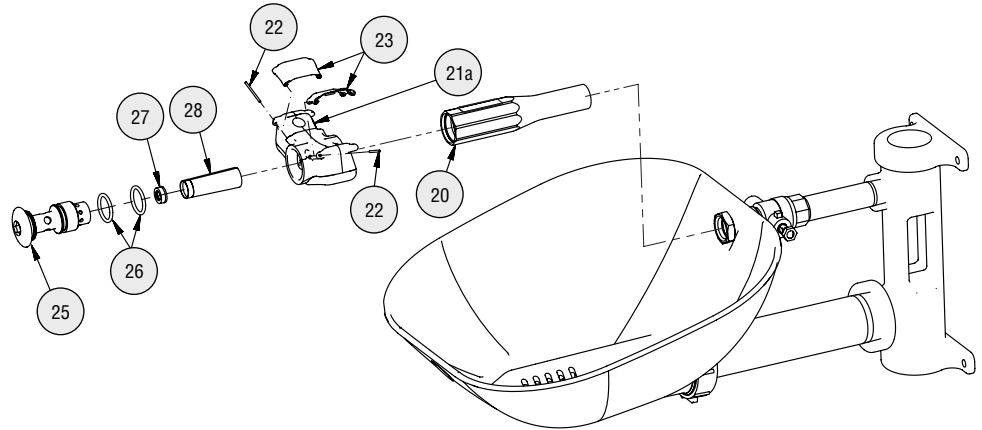

Halo™ Eyewash and Eye/Face Wash Sprayhead Kits

Installation

Service Parts — Eyewash

Service Parts — Eye/Face Wash

Service Parts List — Eyewash and Eye/Face Wash

Item	Part No.	Qty	Description	Item	Part No.	Qty	Description
20	171-001	1	Body	24a	in service kit	1	Flip cover right
20	171-002	1	Body stainless steel	24b	in service kit	1	Flip cover left
20	171-003	1	Body stainless steel 316	25	115-158	1	Cap
20	171-004	1	Body polished	25	115-159	1	Cap stainless steel
21a	S05-190	1	Sprayhead Ass'y. eyewash (includes)	25	115-164	1	Cap stainless steel 316
22	in service kit	2	Pivot pin	25	115-165	1	Cap polished
23	in service kit	2	Flip cover eyewash	26	125-157	2	O-ring
21b	S05-192	1	Sprayhead Ass'y. eye/face wash (includes)	27	125-175	1	Flow control
22	in service kit	2	Pivot pin	28	S65-340	1	Screen (incl. 3 per pack)

Prepack S65-339 includes items 26, 27, 28
Prepack S88-068 includes items 25, 26, 27, 28
Prepack S88-069 includes items 25, 26, 27, 28 (300 series ss)
Prepack S88-070 includes items 25, 26, 27, 28 (316 ss)