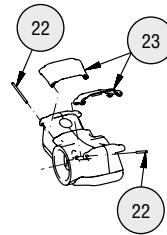

Eyewash Cover Prepack S45-2675 includes items 22 and 23