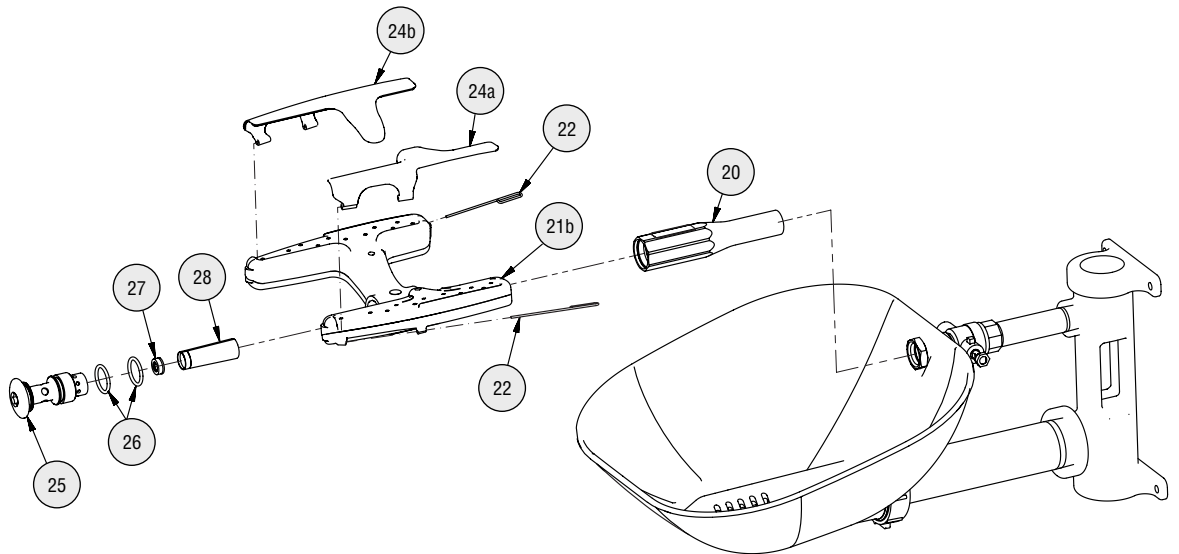

Halo™ Eyewash and Eye/Face Wash Sprayhead Kits

Installation

Service Parts — Eyewash

Service Parts — Eye/Face Wash

Service Parts List — Eyewash and Eye/Face Wash

Item	Part No.	Qty	Description	Item	Part No.	Qty	Description
20	171-001	1	Body	24a	in service kit	1	Flip cover right
20	171-002	1	Body stainless steel	24b	in service kit	1	Flip cover left
20	171-003	1	Body stainless steel 316	25	115-158	1	Cap
20	171-004	1	Body polished	25	115-159	1	Cap stainless steel
21a	S05-190	1	Sprayhead Ass'y. eyewash (includes)	25	115-164	1	Cap stainless steel 316
22	in service kit	2	Pivot pin	25	115-165	1	Cap polished
23	in service kit	2	Flip cover eyewash	26	125-157	2	O-ring
21b	S05-192	1	Sprayhead Ass'y. eye/face wash (includes)	27	125-175	1	Flow control
22	in service kit	2	Pivot pin	28	S65-340	1	Screen (incl. 3 per pack)

Prepack S65-339 includes items 26, 27, 28
Prepack S88-068 includes items 25, 26, 27, 28
Prepack S88-069 includes items 25, 26, 27, 28 (300 series ss)
Prepack S88-070 includes items 25, 26, 27, 28 (316 ss)