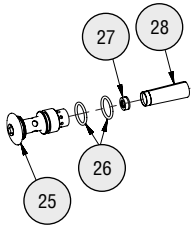

Halo™ Eyewash and Eye/Face Wash Sprayhead Kits

Installation

Service Parts — Eyewash

Service Parts — Eye/Face Wash

Service Parts List — Eyewash and Eye/Face Wash

Item	Part No.	Qty	Description	Item	Part No.	Qty	Description
20	171-001	1	Body	24a	in service kit	1	Flip cover right
20	171-002	1	Body stainless steel	24b	in service kit	1	Flip cover left
20	171-003	1	Body stainless steel 316	25	115-158	1	Cap
20	171-004	1	Body polished	25	115-159	1	Cap stainless steel
21a	S05-190	1	Sprayhead Ass'y. eyewash (includes)	25	115-164	1	Cap stainless steel 316
22	in service kit	2	Pivot pin	25	115-165	1	Cap polished
23	in service kit	2	Flip cover eyewash	26	125-157	2	O-ring
21b	S05-192	1	Sprayhead Ass'y. eye/face wash (includes)	27	125-175	1	Flow control
22	in service kit	2	Pivot pin	28	S65-340	1	Screen (incl. 3 per pack)

Prepack S65-339 includes items 26, 27, 28
Prepack S88-068 includes items 25, 26, 27, 28
Prepack S88-069 includes items 25, 26, 27, 28 (300 series ss)
Prepack S88-070 includes items 25, 26, 27, 28 (316 ss)