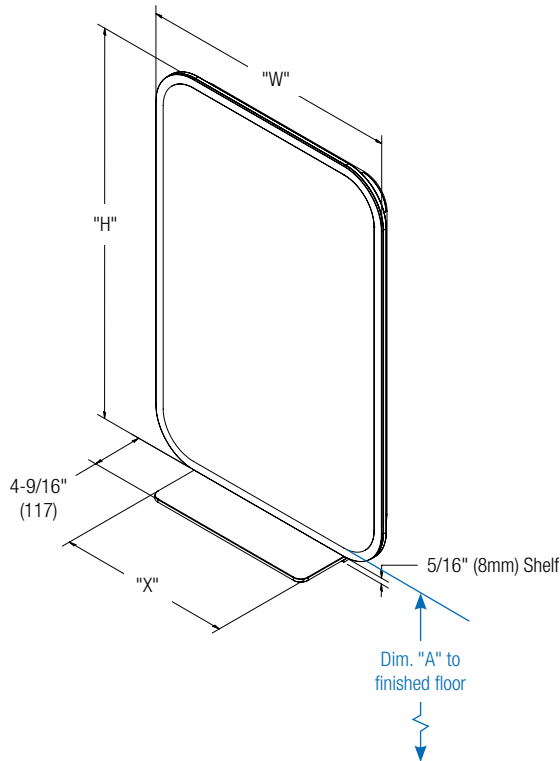

¹ LED mirrors are not compatible with Bradley Verge™ Faucet Crest Series.

² Mirror with shelf option, when installed over sink, may interfere with faucet body.

³ 18" Mirror Width is only available with 30" or 36" Mirror Height.

⁴ 24" Mirror Width is only available with 36", 42", 48", or 60" Mirror Height.

⁵ 42" Mirror Width is only available with 60" Mirror Height.

For information on Warranties, Maintenance and BAA/ARRA Compliance, visit our website at: bradleycorp.com/washroom-accessories-products

Dim. "A" Key Surface:	For Dim. "A" (mm)	Bottom of Unit ¹ (mm)
Mirror's bottom edge of the reflecting surface (or top of frosted area) to finished floor	40" (1016)	39-7/16" (1002)
	37" (940)	36-7/16" (926)
	34" (864)	33-7/16" (849)

¹ Bottom of reflective surface or top of frosted area.

Standard Model Number	International Model Number	Width "W" (mm)	Height "H" (mm)	Shelf Width "X" (mm)	Lumens	Wattage
7B1-5018300	7B1-5018301	18" (457)	30" (762)	n/a	2750	24W
7B1-5018360	7B1-5018361	18" (457)	36" (915)	n/a	3000	28W
7B1-5024360	7B1-5024361	24" (610)	36" (915)	n/a	3000	32W
7B1-5024420	7B1-5024421	24" (610)	42" (1067)	n/a	3600	35W
7B1-5024480	7B1-5024481	24" (610)	48" (1219)	n/a	3600	39W
7B1-5024600	7B1-5024601	24" (610)	60" (1524)	n/a	4000	47W
7B1-5042600	7B1-5042601	42" (1067)	60" (1524)	n/a	4200	58W
7B1-7018300	7B1-7018301	18" (457)	30" (762)	10" (254)	3000	27W
7B1-7018360	7B1-7018361	18" (457)	36" (915)	10" (254)	3500	31W
7B1-7024360	7B1-7024361	24" (610)	36" (915)	16" (406)	3650	37W
7B1-7024420	7B1-7024421	24" (610)	42" (1067)	16" (406)	4250	40W