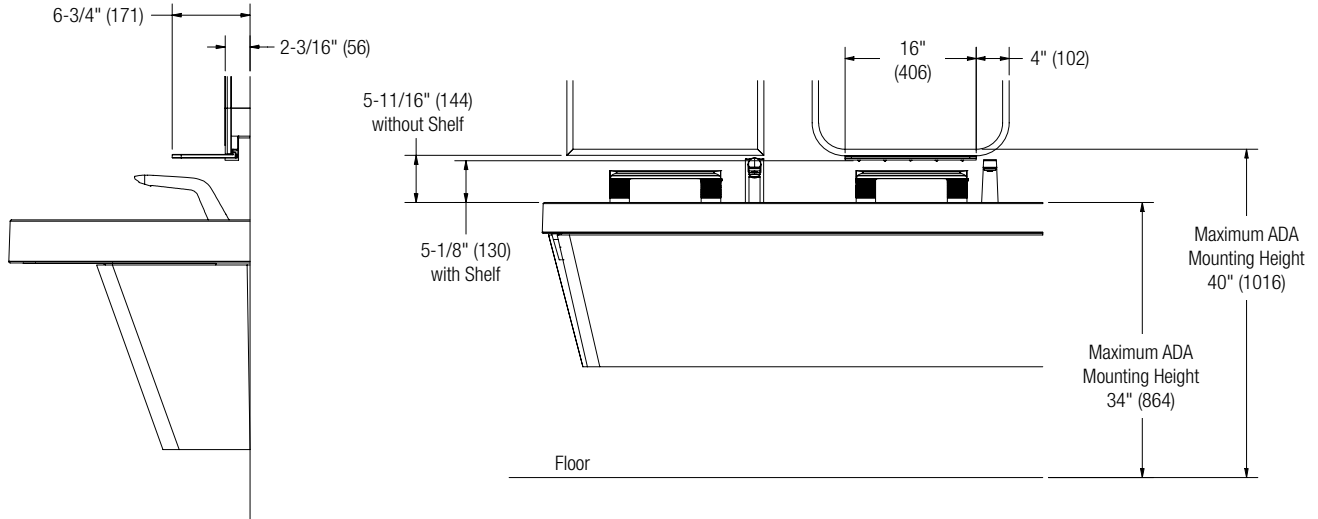

A WATTS Brand

7B1 Series Elvari™ LED Mirrors

Mounting Clearances

(mm)

Orders composed of products indicated as **BradEX**® will be available to ship in three days after receipt of order at the factory. There is no pricing penalty for this service from Bradley.

Verify all rough-in dimensions prior to installation.

Page 3 of 3

8/2/2024

[View Latest Version](#)

This information is subject to change without notice.
Bradley_Mirror_7B1-Series_LED

© 2024 Bradley
P.O. Box 309, Menomonee Falls, WI 53052-0309
800 BRADLEY (800 272 3539) +1 262 251 6000
bradleycorp.com