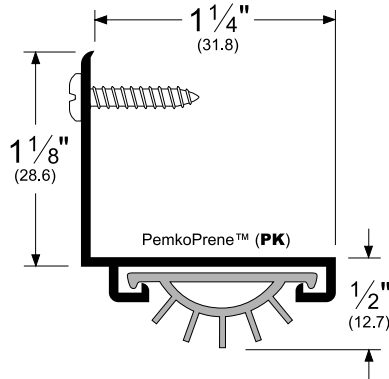

Architectural Door Accessories

ASSA ABLOY

Pemko Door Bottoms: Door Shoes

The global leader in
door opening solutions

211_PK

AVAILABLE FINISHES: A, D, G

WIDTH: 1-1/4" (30.2 mm)

PROFILE HEIGHT: 1-1/8" (28.6 mm)

TOTAL HEIGHT WITH INSERT: 1-5/8" (41.3 mm)

A (Mill Finish Aluminum)

D (Dark Bronze Anodized Aluminum)

G (Gold Anodized Aluminum)

TITLE:

PREPARED FOR:

PREPARED BY:

DATE: