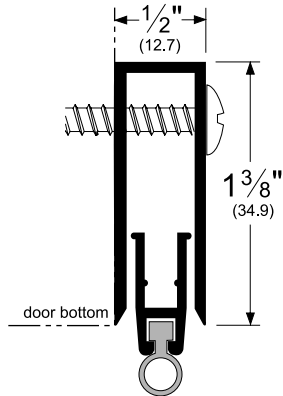

Architectural Door Accessories

ASSA ABLOY

Pemko Door Bottoms: Residential Automatic Door Bottoms

The global leader in
door opening solutions

SA1_

AVAILABLE FINISHES: A (no code), D

WIDTH: 1/2" (12.7 mm)

HEIGHT: 1-3/8" (34.9 mm)