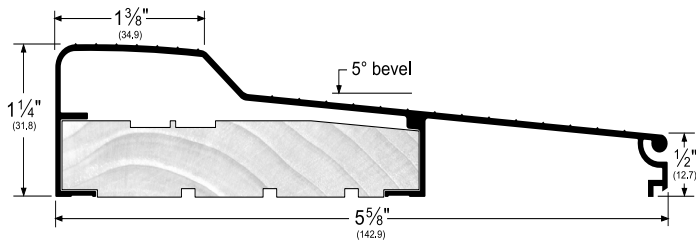

Architectural Door Accessories

ASSA ABLOY

Pemko Residential Thresholds: Residential All-Aluminum Fixed Sills

The global leader in
door opening solutions

85514_

AVAILABLE FINISHES: A, BDG, D, SN

WIDTH: 5-5/8" (142.9 mm)

HEIGHT: 1-1/4" (31.8 mm)

A (Mill Finish Aluminum)

BDG (Bright Dip Gold Anodized Aluminum)

D (Dark Bronze Anodized Aluminum)

SN (Satin Nickel Anodized Aluminum)

TITLE:

PREPARED FOR:

PREPARED BY: