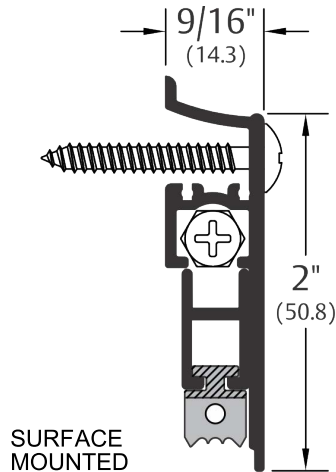

## Pemko Door Bottoms: Automatic Door Bottoms

The global leader in  
door opening solutions

412\_RL

AVAILABLE FINISHES: B, C, D, S  
WIDTH: 9/16" (14.3 mm)  
HEIGHT: 2" (50.8 mm)

B (Mill Finish Extruded Bronze [Brass])  
C (Clear Anodized Aluminum)  
D (Dark Bronze Anodized Aluminum)  
S (Cladded Stainless Steel)